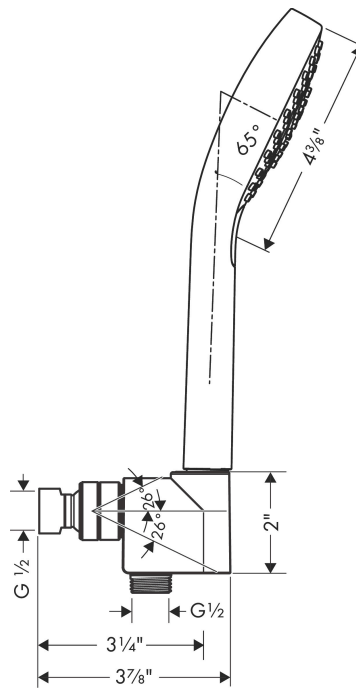

Brand	hansgrohe
Art. Name	Croma Select S Handshower Set 3-Jet, 1.75 GPM
Art. Nr.	04936820
Surface	brushed nickel
Pos.	1

Product Picture

Drawing

Technology

Features

- Consists of: Handshower, Handshower hose, Handshower holder
- Spray modes: SoftRain, IntenseRain, Pulsating Massage
- Select button for comfortable alternation of spray modes
- Flow: 1.75 GPM (6.6 L/Min)
- wall supports of plastic