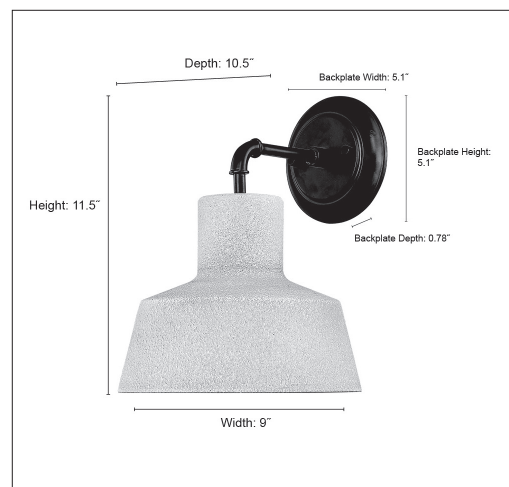

11121

LLOYD ONE LIGHT OUTDOOR WALL SCONCE

FINISH

TC - Textured Cement

DIMENSIONS

Width	9"
Height	11.5"
Ext.	10.5"
Backplate Width	5.1"
Backplate Height	5.1"
Backplate Depth	0.78"
Weight	2.01 lbs.

MATERIAL

Steel

GLASS

Glass No

LAMPING

# Bulbs	1-Medium
Bulb Base	Medium (E26)
Watts per Bulb	60W
Voltage	120V
Total Wattage	60 W
Bulbs Included	No

CERTIFICATION

ETL Listed Wet Location

IDA Certification requires 3000K CCT or lower light sources and for fixture to be fixed mount at 90° to meet International Dark-Sky Association friendly criteria.

ITEM NUMBER

SKU's 11121 TC

11121 TC

Millennium Lighting
105 Declaration Drive
McDonough, GA 30253
www.millenniumlighting.com