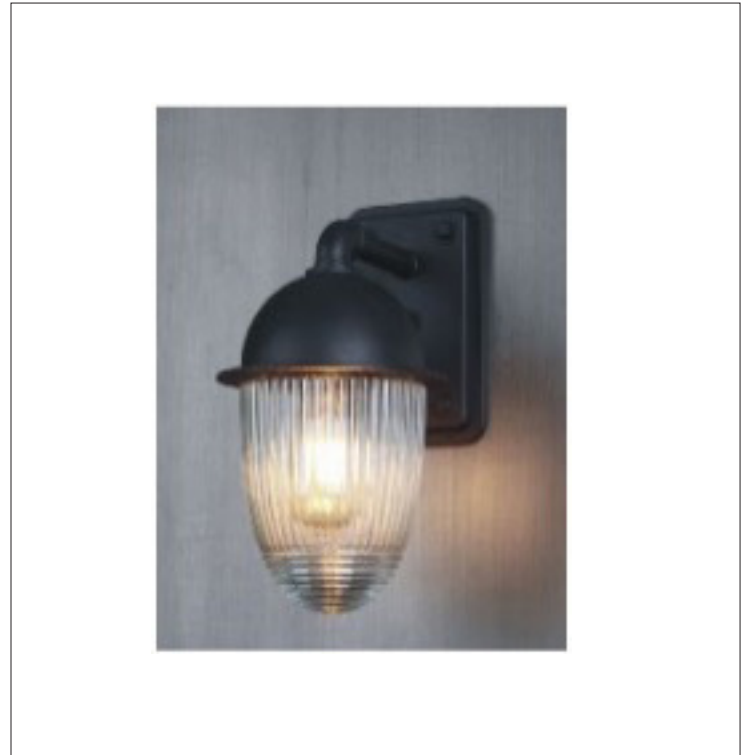

SENI Outdoor Light

part # IOL698BKW

General

Size of fixture: 5" W x 10" H x 7" D

Finish: black + faux wood

Glass: clear ribbed glass

Glass size: 4" x 5"

Canopy: 3 7/8" W x 5 4/5" H

Lamping: 1 x 60W A bulb (not included)

Packaging

Color box: 13.58" x 9.65" x 7.87"

Color box weight: 2.65 lbs

Master box: N/A

Warranty & Safety Standards

Warranty 1 year

cETLus

Rated for wet locations

Prepared for
Contact
Date
Presented by
Remarks

WARNING: The use of this product can expose you to chemicals including Cadmium, which is known to the State of California to cause cancer, and Lead, which is known to the State of California to cause birth defects and/or other reproductive harm. For more information go to www.P65Warnings.ca.gov.