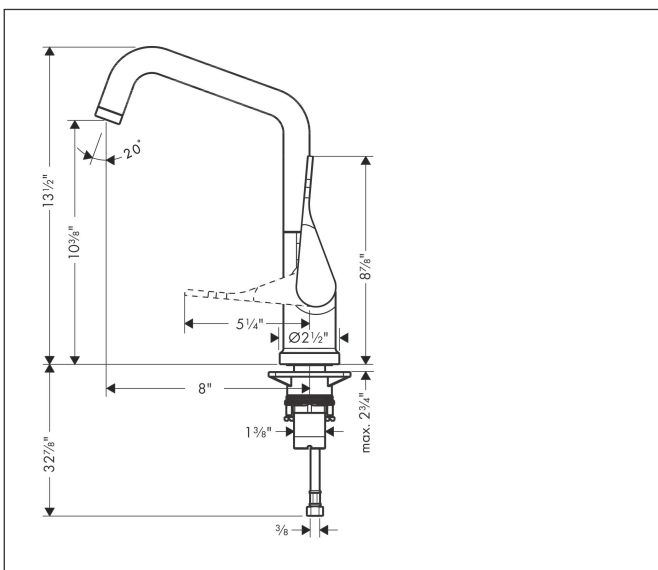

Brand	AXOR
Art. Name	AXOR Citterio Kitchen Faucet 1-Spray, 1.5 GPM
Art. Nr.	39850341
Surface	brushed black chrome
Pos.	1

Product Picture

Features

- Projection: 203 mm
- Swivel range 150°
- Aerated spray
- Deck mounted
- Flow: 1.5 GPM (5.7 L/Min)
- Ceramic cartridge
- 3/8" connections

Drawing

Technology

Spray Types