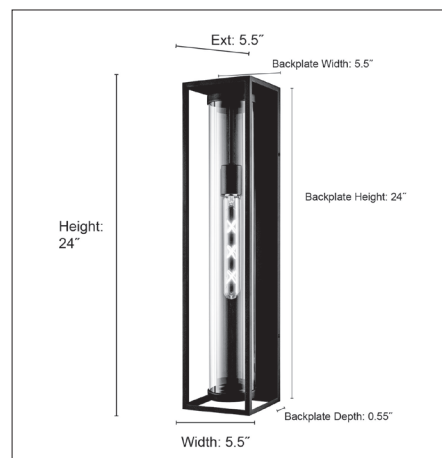

91631

CALEB ONE LIGHT OUTDOOR WALL SCONCE

FINISH

TBK - Textured Black

DIMENSIONS

Width 5.5"
Height 24"
Ext. 5.5"
Backplate Width 5.5"
Backplate Height 24"
Backplate Depth 0.55"
Weight 6.5 lbs

MATERIAL

Steel

GLASS

Clear

LAMPING

Bulbs 1-Medium
Bulb Base Medium (E26)
Watts per Bulb 60W
Voltage 120V
Total Wattage 60W
Bulbs Included No

CERTIFICATION

ETL Listed Wet Location

ITEM NUMBER

SKUs 91631 TBK

91631 TBK

Millennium Lighting
105 Declaration Drive
McDonough, GA 30253
www.millenniumlighting.com