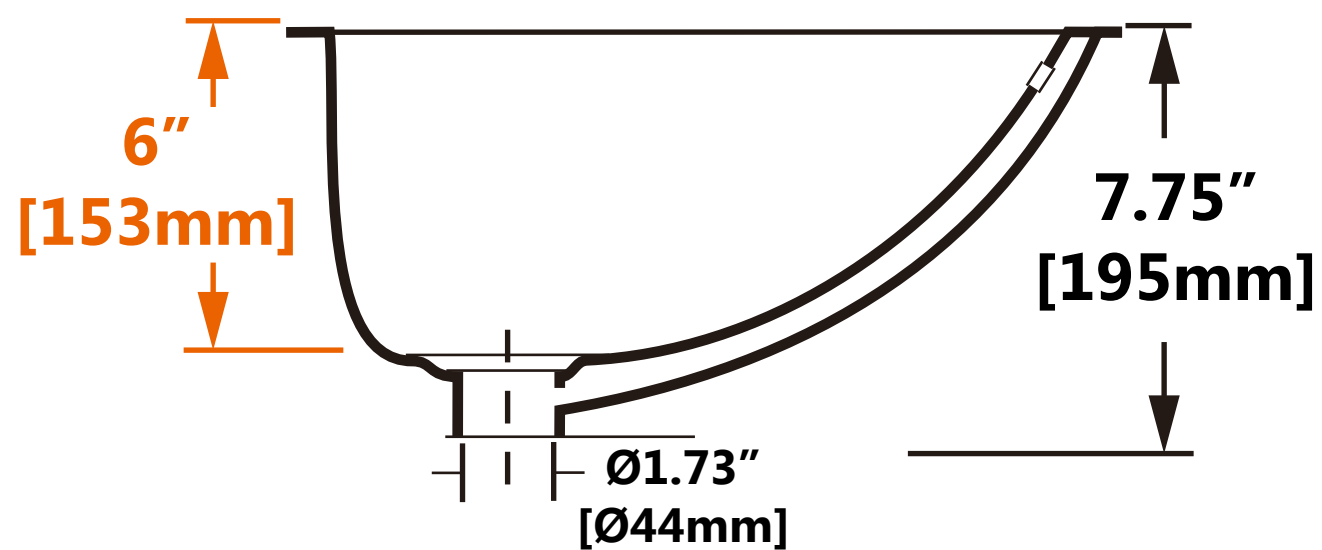

LS-AZ109

LAVATORY SINK

HAVE QUESTIONS? CALL 305-614-4070 OR VISIT ANZZI.COM