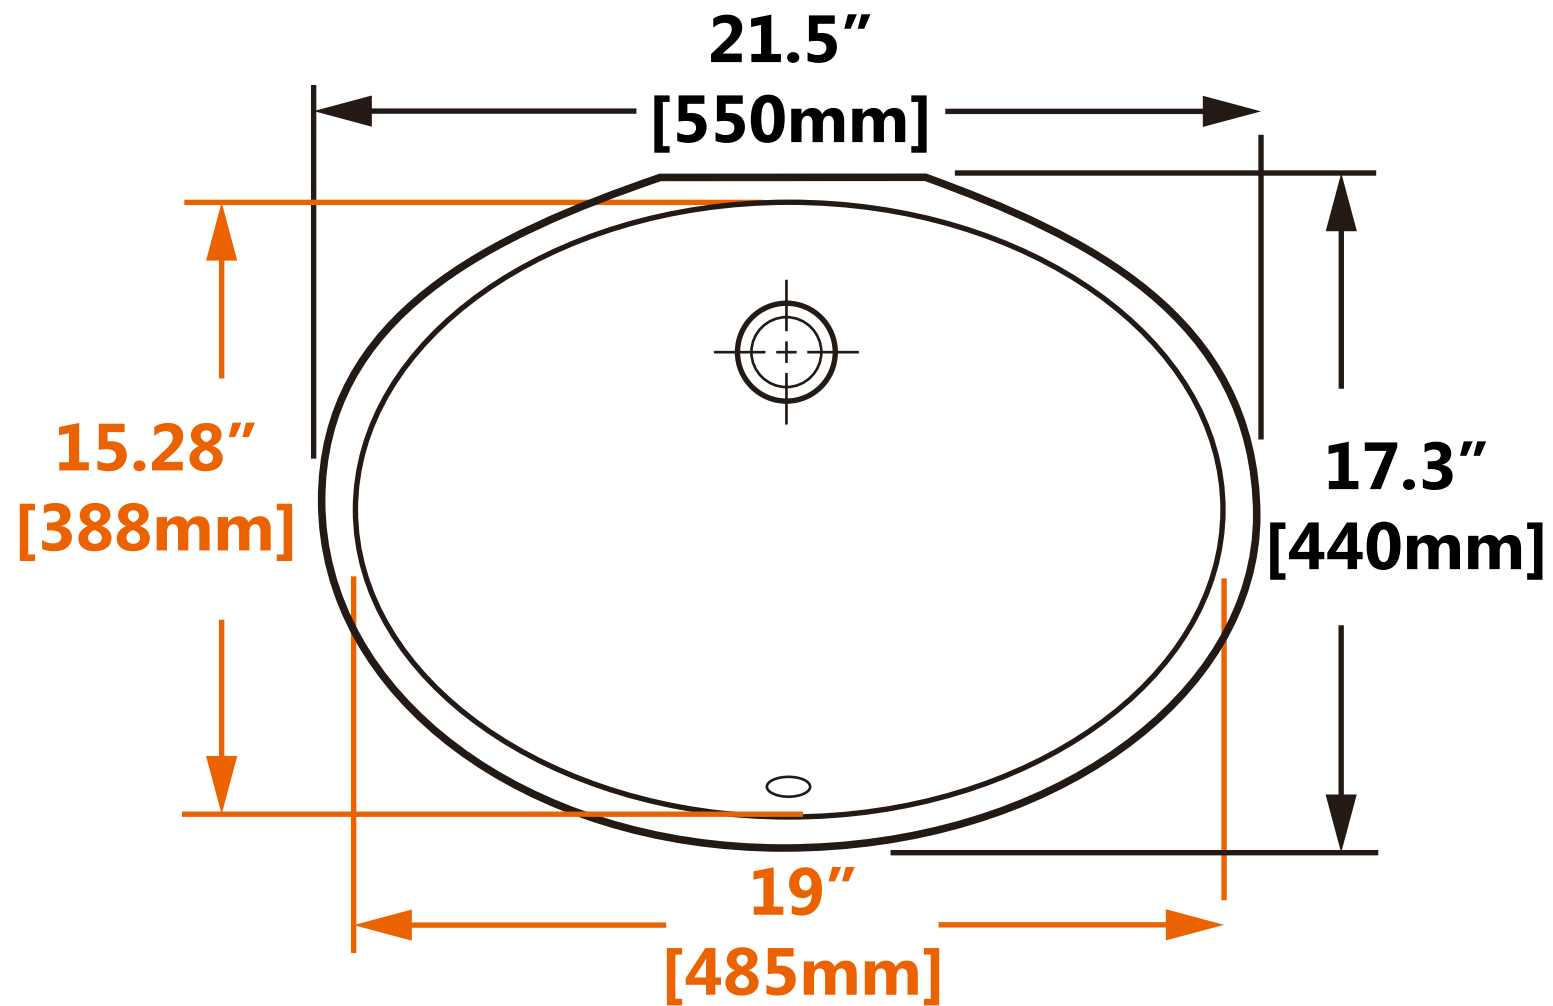

LS-AZ109

LAVATORY SINK

HAVE QUESTIONS? CALL 305-614-4070 OR VISIT ANZZI.COM