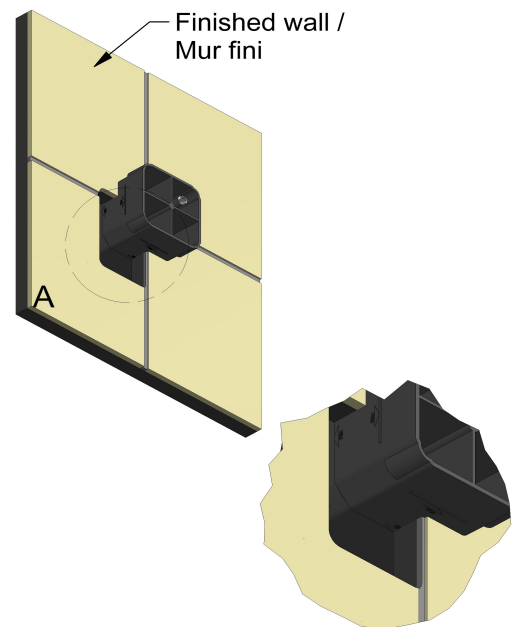

Wall template cut out, finished wall. /
Gabarit de mur pour découpage, mur fini.

Sizes, models and finishes may differ from thoses presented.

Warranty

This **Riobel Inc.** product you have purchased carries a Limited Lifetime Warranty on the chrome, PVD finish, blacks and all working parts and is guaranteed from the initial purchase date against all manufacturing defects. All other finishes, including plastic components, are guaranteed for one year. All electric and/or electronic parts are covered by a 5-year limited warranty.

Customer Service

Ontario, West Canada : 888-287-5354 Quebec, Maritimes, United States : 866-473-8442

2020.11.23