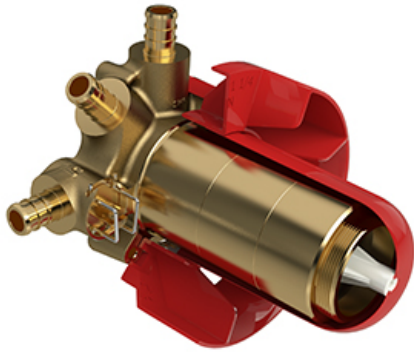

### Customer Service

Ontario, West Canada : 888-287-5354 Quebec, Maritimes, United States : 866-473-8442

2020.11.23

3-way Type T/P coaxial valve rough without cartridge  
 PEX  
**R45-SPEX**