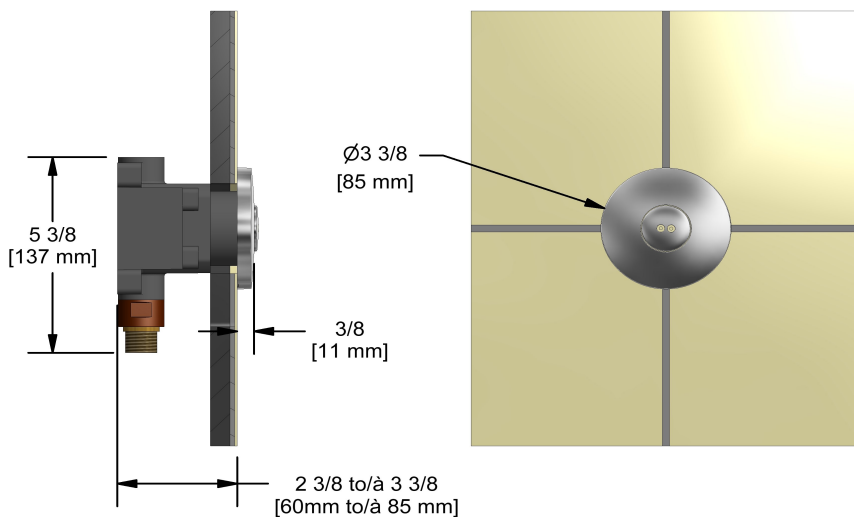

Wall template cut out, finished wall. /
Gabarit de mur pour découpage, mur fini.

Sizes, models and finishes may differ from thoses presented.

Warranty

This **Riobel Inc.** product you have purchased carries a Limited Lifetime Warranty on the chrome, PVD finish, blacks and all working parts and is guaranteed from the initial purchase date against all manufacturing defects. All other finishes, including plastic components, are guaranteed for one year. All electric and/or electronic parts are covered by a 5-year limited warranty.

Customer Service

Ontario, West Canada : 888-287-5354 Quebec, Maritimes, United States : 866-473-8442

2020.11.23