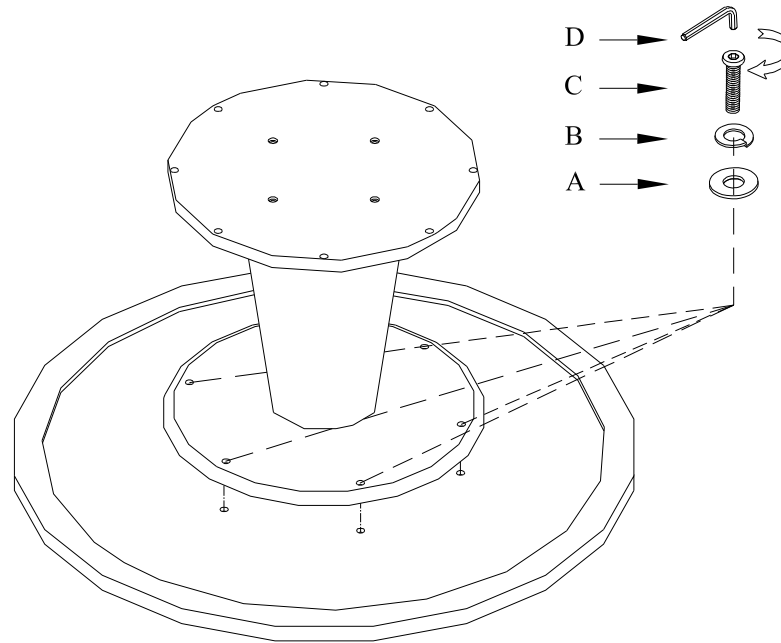

Item: 6150-75213T-85 Blue Ridge 60in Round Dining Table Top

Item: 6150-75213B-98 Blue Ridge Round Dining Table Base

Thank you for purchasing this quality product. Be sure to unpack carefully looking for small parts which may have come loose during shipment.

Read all instruction and study the drawing carefully before starting the assembly process:

HARDWARE PACK

NO	DRAWING	DESCRIPTION	SIZE	Q'TY
A		Flat Washer	Φ 5/16"*19*2	6pcs
B		Lock Washer	Φ 5/16"*12*3	6pcs
C		Bolt	5/16"*1-1/2"	6pcs
D		Allen Wrench	5MM	1pc

Adjust levelers if needed, to level case on uneven floor