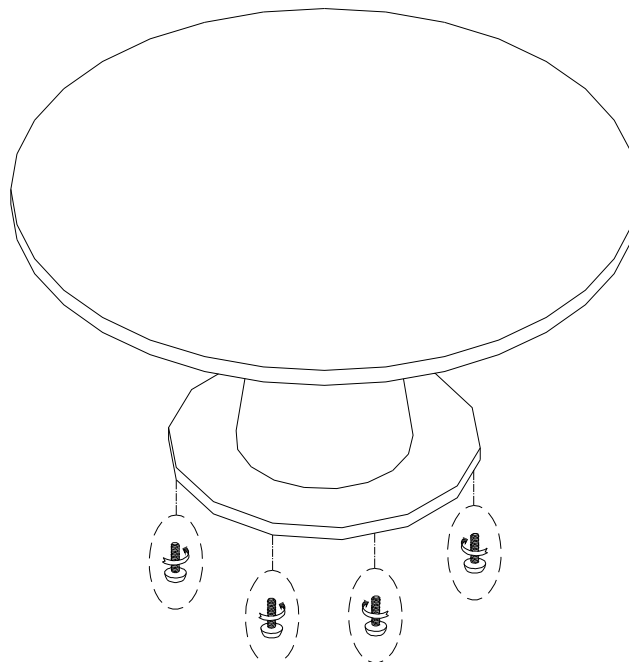

Item: 6150-75213T-85 Blue Ridge 60in Round Dining Table Top

Item: 6150-75213B-98 Blue Ridge Round Dining Table Base

Thank you for purchasing this quality product. Be sure to unpack carefully looking for small parts which may have come loose during shipment.

Read all instruction and study the drawing carefully before starting the assembly process:

HARDWARE PACK

NO	DRAWING	DESCRIPTION	SIZE	Q'TY
A		Flat Washer	Φ 5/16"*19*2	6pcs
B		Lock Washer	Φ 5/16"*12*3	6pcs
C		Bolt	5/16"*1-1/2"	6pcs
D		Allen Wrench	5MM	1pc

Adjust levelers if needed, to level case on uneven floor