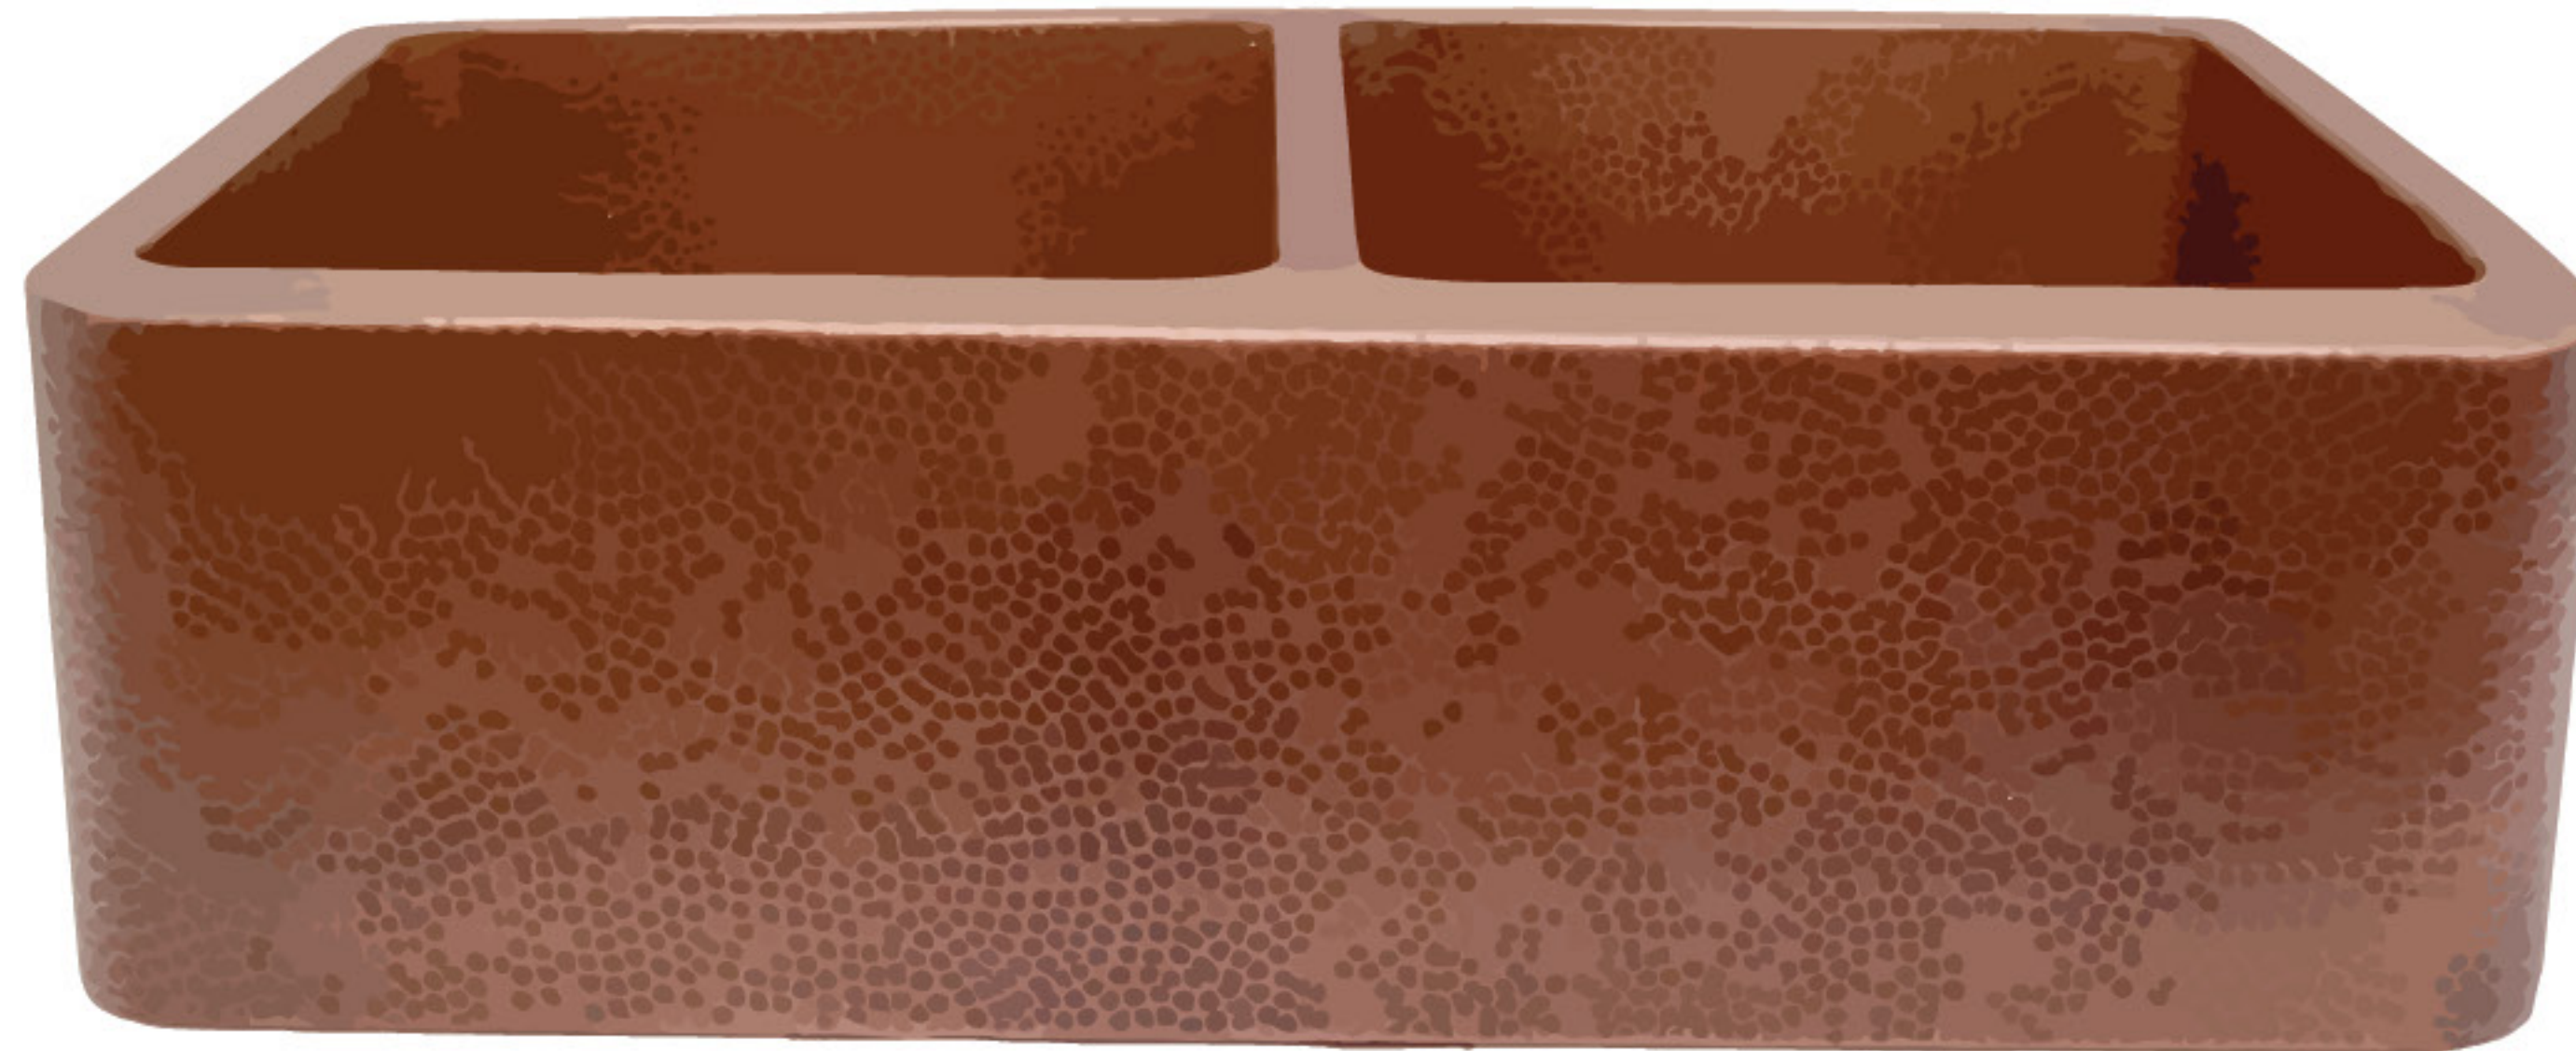

SK-009

FARMHOUSE KITCHEN SINK

← 33" →

↑
9.625"
↓

↑
22.125"
↓

NOTE:
Every unit in this series is handmade by a skilled artisan. As a result, color, texture and size will vary slightly with each unit. The measurements displayed should be taken as an approximation of the finished product.