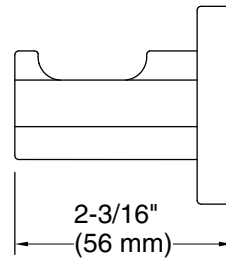

Technical Information

All product dimensions are nominal.

Material: Zinc, Stainless Steel

Notes

Install this product according to the installation instructions.

CAUTION: Risk of personal injury. Do not install these products in any area where they are likely to be used inadvertently as a grab bar or support bar. These products are not designed or intended for use as a grab bar or support bar.