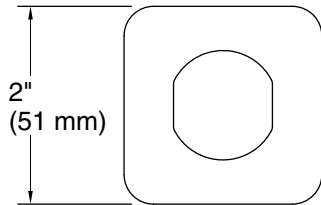

Technical Information

All product dimensions are nominal.

Material: Zinc, Stainless Steel

Notes

Install this product according to the installation instructions.

CAUTION: Risk of personal injury. Do not install these products in any area where they are likely to be used inadvertently as a grab bar or support bar. These products are not designed or intended for use as a grab bar or support bar.