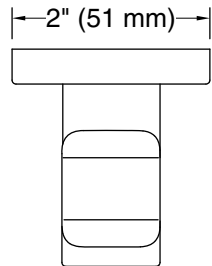

Technical Information

All product dimensions are nominal.

Material: Zinc, Stainless Steel

Notes

Install this product according to the installation instructions.

CAUTION: Risk of personal injury. Do not install these products in any area where they are likely to be used inadvertently as a grab bar or support bar. These products are not designed or intended for use as a grab bar or support bar.