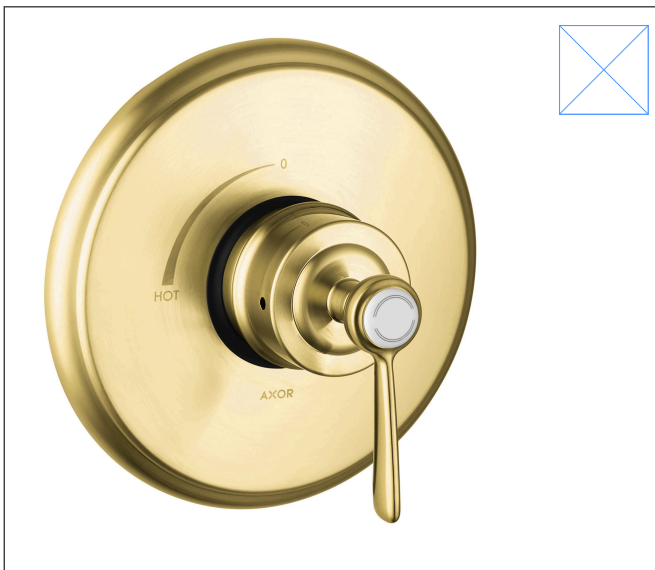

Brand	AXOR
Art. Name	<b>AXOR Montreux</b> Pressure Balance Trim
Art. Nr.	16508251
Surface	brushed gold optic
Pos.	1

## Product Picture

## Features

- Temperature and on/off control for 1 outlet
- Flow: 5.44 GPM (20.6 L/Min)
- Integrated bypass for use with diverter tub spouts