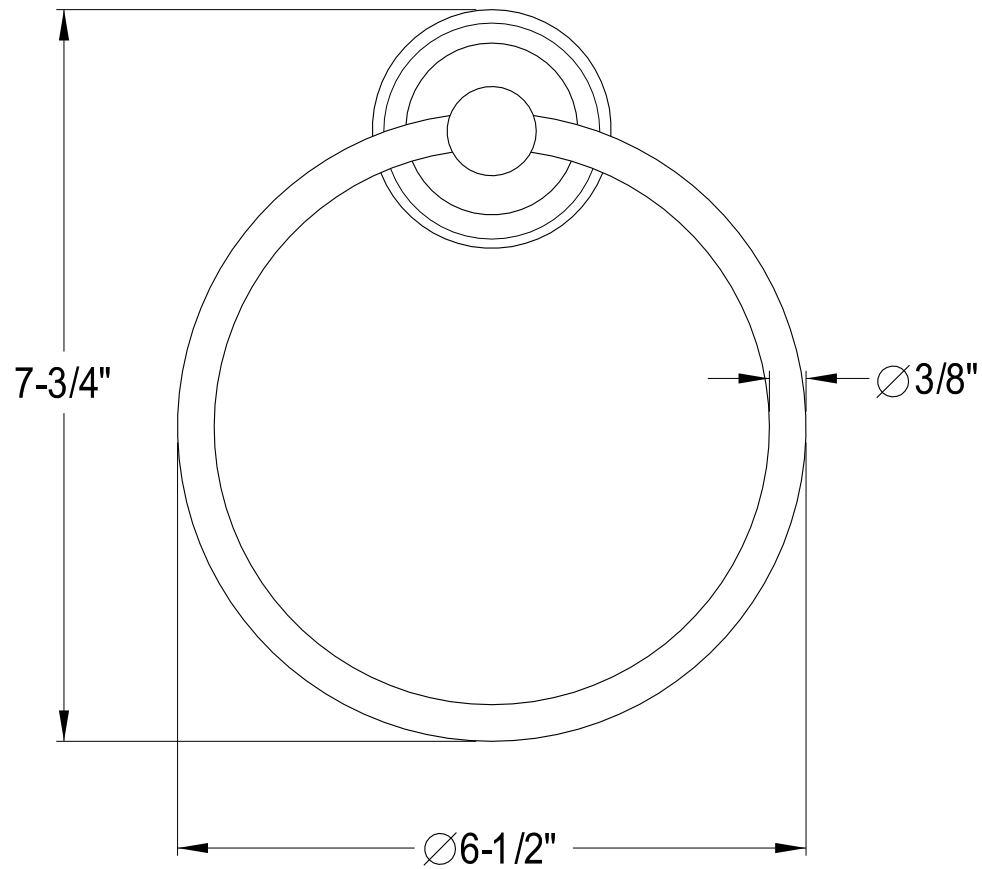

BA1752C, PB, AB, ORB, PN, SN

18" Towel Bar

BA1754C,PB,AB,ORB,PN,SN

Towel Ring

BA1758C, PB, AB, ORB, PN, SN

Toilet Paper Holder