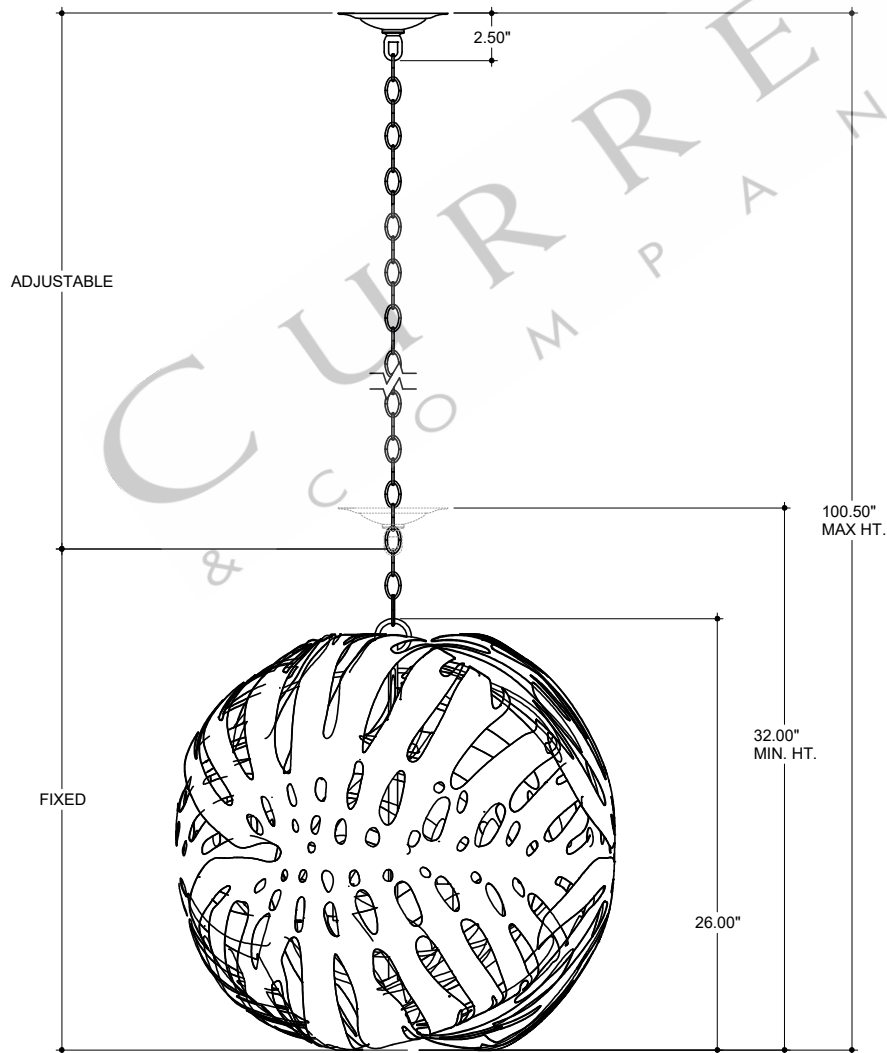

TOP VIEW

CANOPY DETAIL

FRONT VIEW

9000-0841

ALL WORK © 2021 CURREY & COMPANY