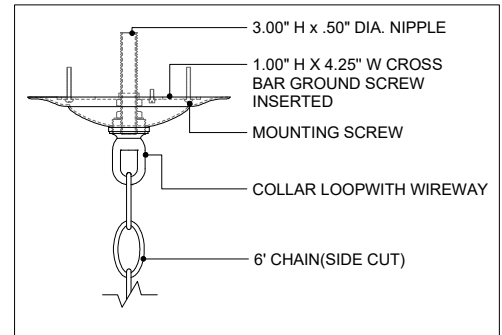

TOP VIEW

CANOPY DETAIL

FRONT VIEW

9000-0841

ALL WORK © 2021 CURREY & COMPANY