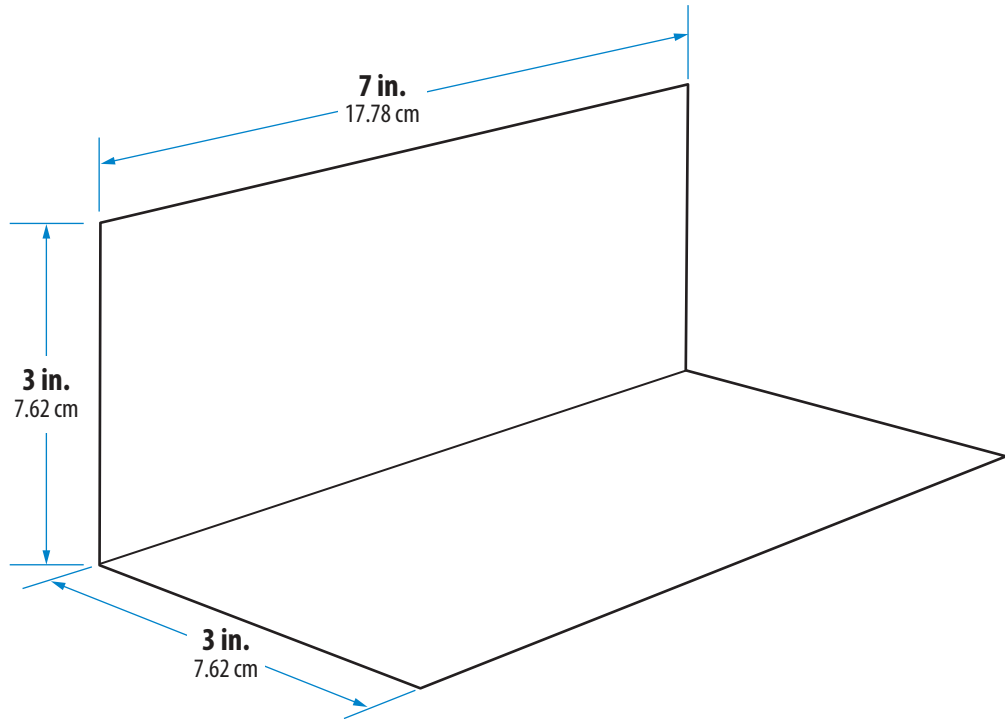

28 Gauge Galvanized Steel • 3 in. x 3 in. x 7 in.

**25 Pack**