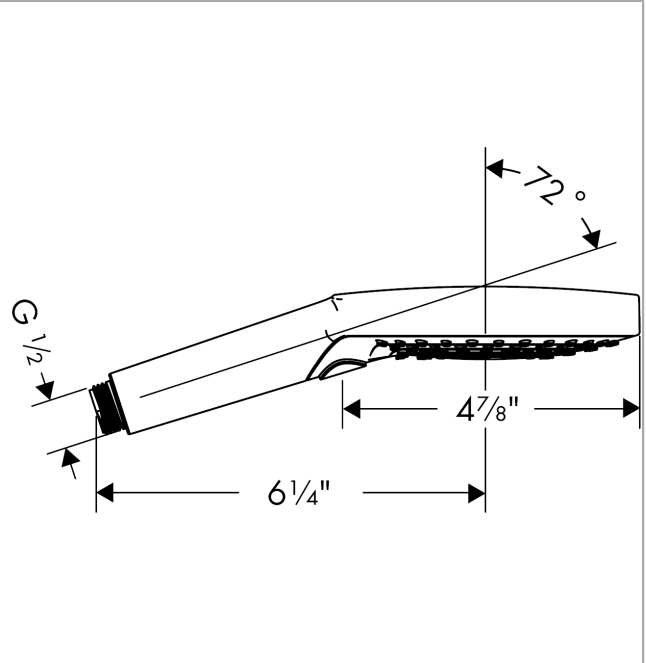

**Raindance Select S
Handshower 120 3-Jet, 2.5 GPM**

Finishes : **brushed nickel** Part no. : **26531821**

Description

Features

- Select button for comfortable alternation of spray modes
- 87 no-clog spray channels
- Spray modes: Rain, RainAir, Whirl
- Flow: 2.5 GPM (9.5 L/Min)

Item details

List Price \$ 207.00

Technology

Compliance

Product image

Scale drawing

Raindance Select S
Handshower 120 3-Jet, 2.5 GPM
Finishes : **brushed nickel** Part no. : **26531821**

Exploded drawing