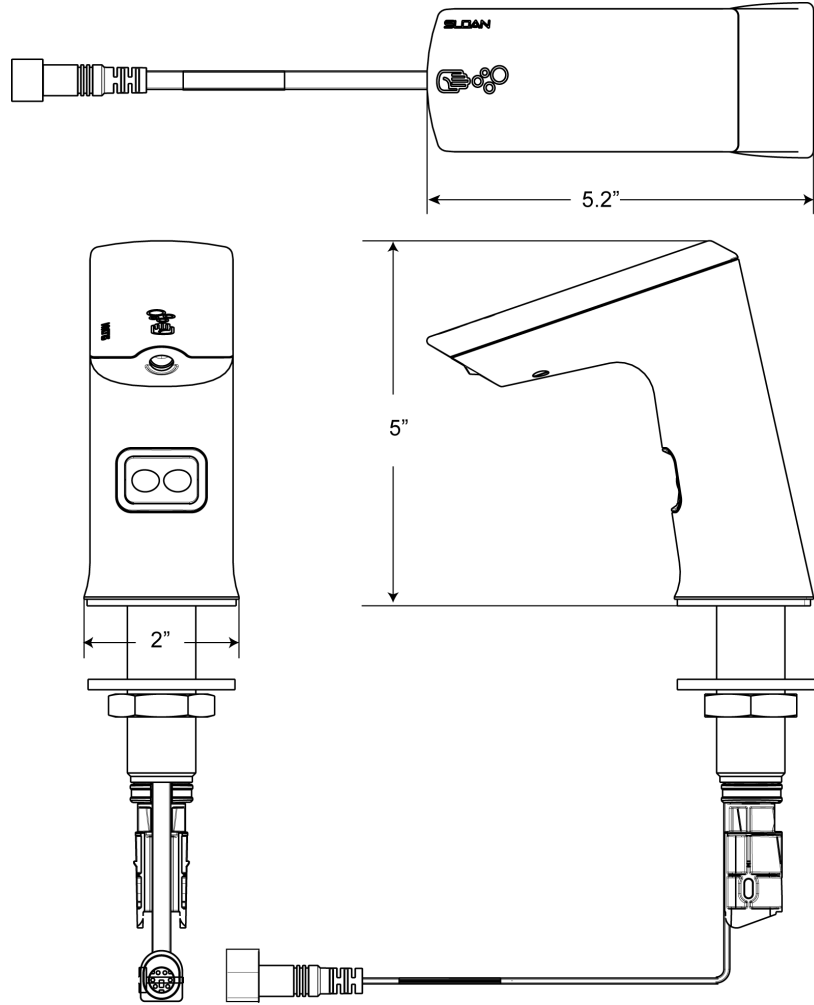

**CODE NUMBER**

3346141

**DESCRIPTION**

Sloan® Deck-Mounted Foam Soap Dispenser, Brushed Stainless Finish

**DETAILS**

- Finish: Brushed Stainless (SF)
- Power Type: Battery
- Height: 5" (127mm)
- Width: 2" (51mm)
- Depth: 5 ½" (132mm)
- Maximum Deck Thickness: 2" (51mm)
- Sensor Type: IR

**FEATURES**

Sensor Activated, Electronic, Brushed Stainless finish Die Cast Body, Hand Washing Foam Soap Dispenser with the following features:

- Modular one-piece construction easily attaches to deck surface
- All electronics in spout are sealed
- Designed for drip free foam dispensing operation
- Motor Assembly suspended under counter connected to soap dispenser spout
- Motor Assembly rotates 360 degrees for easy installation
- Battery life of 45,000 activations
- 1,500 dispenses per foam soap bottle
- Ships with 2 bottles of non-scented, non-colored foam soap (1500ml per bottle)
- Additional foam soap can be purchased through Sloan (ESD-325) or GOJO distribution (8565-04-N6300GN)
- Ships with battery pack (4 "D" Alkaline batteries included)
- Sensor range - nominal 5"
- GFI outlet suggested per code
- 120V/15 Amp
- Optional AC adaptor can be purchased separately (part number 0346090)
- Select the ESD-501 to combine ESD-500 soap dispenser, 2 bottles of soap and the EFX.250.500.0000 faucet

**WARRANTY**

[View Warranty Information](#)

**Sloan 10500 Seymour Ave, Franklin Park, IL 60131**

Phone: 800.982.5839 • Fax: 800.447.8329 • [sloan.com](http://sloan.com)

**ROUGH-IN**

**MATCHING FAUCETS**

This soap dispenser is compatible with [BASYS<sup>®</sup> faucets](#).