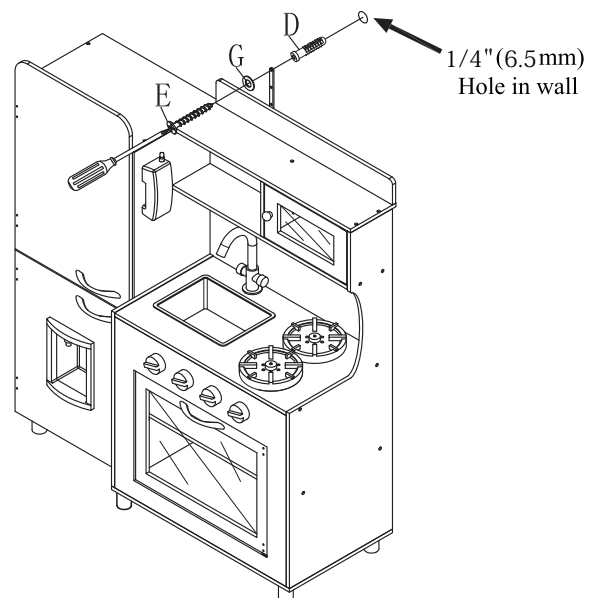

Warning:

Serious or fatal injuries can occur from furniture tip-over. To help prevent furniture tip-over:

Use provided mounting hardware to secure furniture to the wall.

This may reduce but not eliminate the risk of furniture tip-over.

Do not allow children to climb on furniture.

Keep remote controls, toys, and other items that might attract children off of this product.

Unless specifically designed to accommodate, do not set televisions or other heavy objects on top of this product.