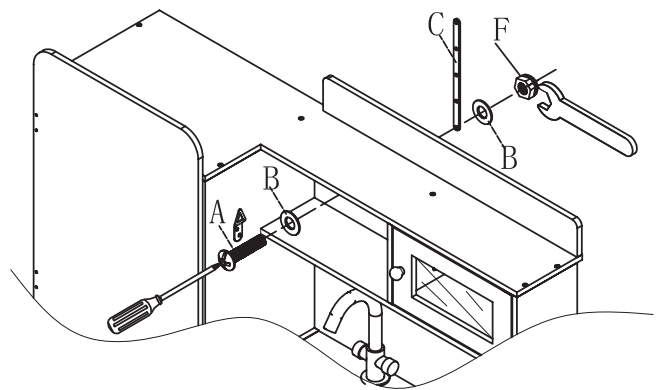

F. Nut x 1

G. Large washer x 1
Φ16XΦ6X1mm

Wrench x 1

1/4" (6.5mm) Drill Bit

Phillips® Screwdriver

Step 1

Attach Plastic strip to back of product.

Hole predrilled in product backboard #U

Step 2 Use 1/4" (6.5mm) drill bit to drill hole in wall

Do not drill an oversized hole or the wall anchor will not hold tightly into the wall.

Tap wall anchor into hole.

Secure product to wall with screw "E" through Plastic strap and into wall anchor.