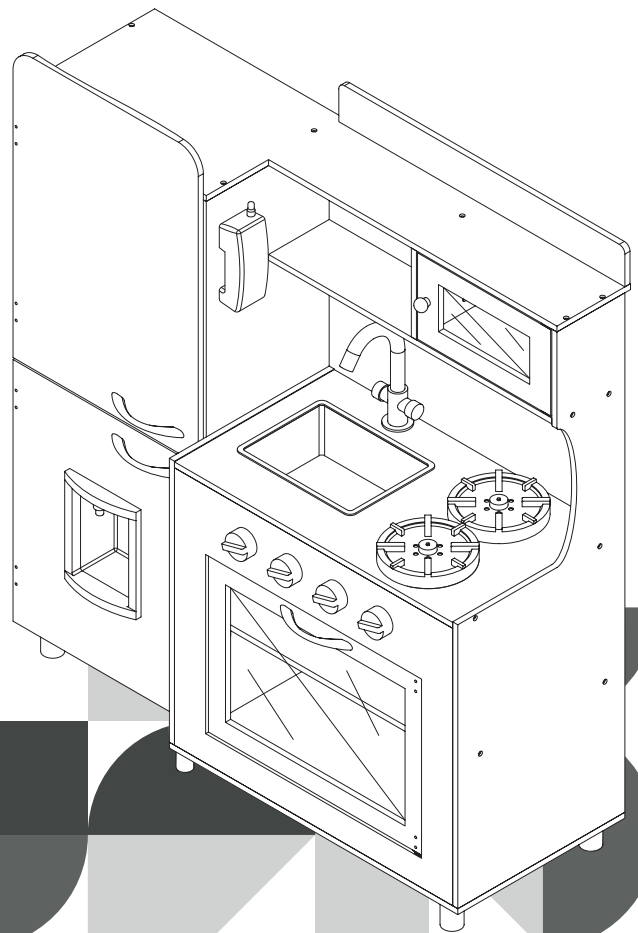

Extended Warranty
Sign Up

E-1

Welcome to a
world of imagination,
fun and learning.

TD-13302

Little Chef Mayfair
Retro Play Kitchen

⚠ WARNING

CHOKING HAZARD - Small Parts
Not for children under 3 years
The product is to be assembled
by an adult.