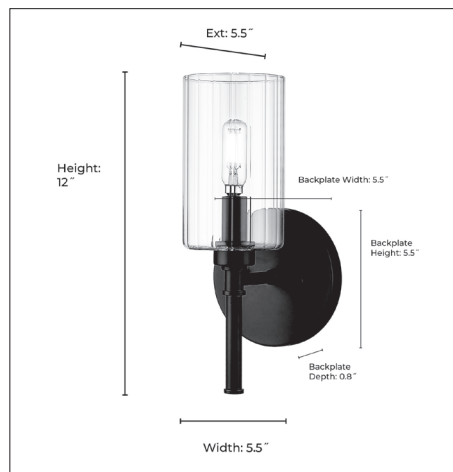

9921

CHASTINE ONE LIGHT SCONCE

FINISH

BN - Brushed Nickel
MB - Matte Black
MG - Modern Gold
PN - Polished Nickel

DIMENSIONS

Width 5.5"
Height 12"
Ext. 5.5"
Backplate Width 5.5"
Backplate Height 5.5"
Backplate Depth 0.8"
Weight 2.02 lbs

MATERIAL

Steel

GLASS

Clear Beveled

LAMPING

Bulbs 1-Candle
Bulb Base Candelabra (E12)
Watts per Bulb 60W
Voltage 120V
Total Wattage 60W
Bulbs Included No

CERTIFICATION

ETL Listed Damp Location

ITEM NUMBER

SKUs 9921 BN
9921 MB
9921 MG
9921 PN

9921 PN

9921 MG

9921 MB

9921 BN

Millennium Lighting
105 Declaration Drive
McDonough, GA 30253
www.millenniumlighting.com