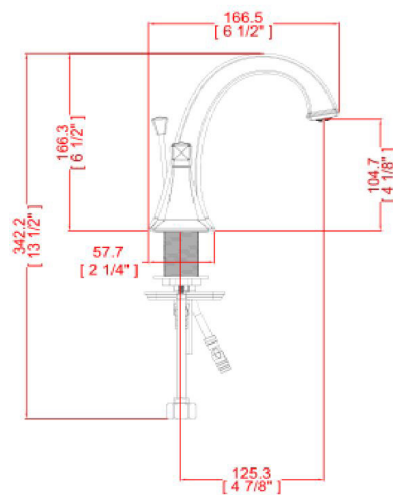

## Perth Widespread Bathroom Faucet Satin Nickel

### SPECIFICATIONS

MATERIAL:	Brass	FLOW RATE:	1.2 GPM
HANDLE MATERIAL:	Zinc	LOW FLOW:	Yes
SPOUT MATERIAL:	N/A	HANDLES - CONFIGURATION:	Double Handle
CARTRIDGE MATERIAL:	Ceramic	HANDLE REACH:	2.75"
WATERWAY MATERIAL:	Hybrid	SPRAYER INCLUDED:	No
DRAIN MATERIAL:	Brass	DIMENSIONS WITH DECK PLATE:	13.5" L x 6.5" W x 6.5" D
FAUCET TYPE:	Lav Widespread	WEIGHT WITH DECK PLATE:	4.25 lbs.
MOUNTING TYPE:	Deck Mount	DIMENSIONS W/O DECK PLATE:	13.51" L x 6.56" W x 6.55" D
MOUNTING HOLES:	3	WEIGHT W/O DECK PLATE:	4.41 lbs.
MAX DECK THICKNESS:	1.69"	PVD FINISH:	Yes
DECK PLATE - INCLUDED:	N/A		
SPOUT REACH:	4.89"		
SPOUT HEIGHT:	4.13"		