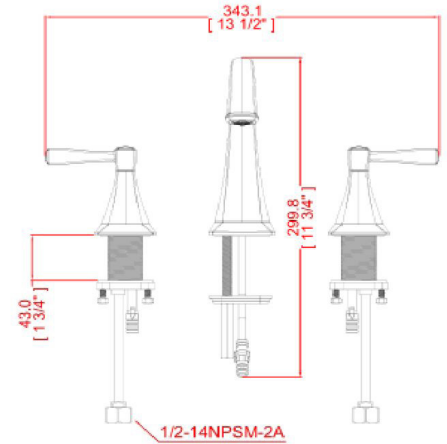

## Perth Widespread Bathroom Faucet Satin Nickel

### SPECIFICATIONS

MATERIAL:	Brass	FLOW RATE:	1.2 GPM
HANDLE MATERIAL:	Zinc	LOW FLOW:	Yes
SPOUT MATERIAL:	N/A	HANDLES - CONFIGURATION:	Double Handle
CARTRIDGE MATERIAL:	Ceramic	HANDLE REACH:	2.75"
WATERWAY MATERIAL:	Hybrid	SPRAYER INCLUDED:	No
DRAIN MATERIAL:	Brass	DIMENSIONS WITH DECK PLATE:	13.5" L x 6.5" W x 6.5" D
FAUCET TYPE:	Lav Widespread	WEIGHT WITH DECK PLATE:	4.25 lbs.
MOUNTING TYPE:	Deck Mount	DIMENSIONS W/O DECK PLATE:	13.51" L x 6.56" W x 6.55" D
MOUNTING HOLES:	3	WEIGHT W/O DECK PLATE:	4.41 lbs.
MAX DECK THICKNESS:	1.69"	PVD FINISH:	Yes
DECK PLATE - INCLUDED:	N/A		
SPOUT REACH:	4.89"		
SPOUT HEIGHT:	4.13"		