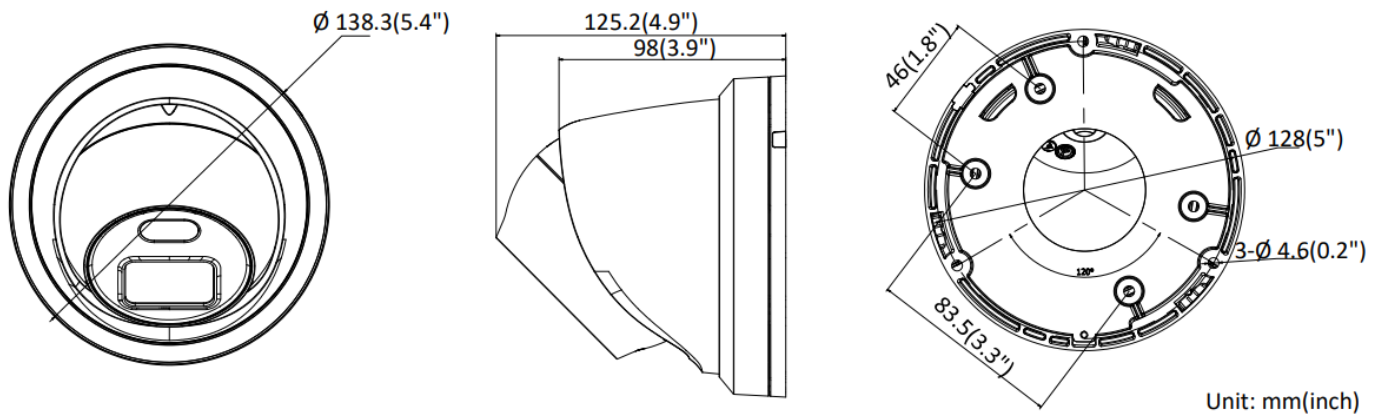

TIPC4MPB
Karbon Vision ColorVu Turret Network Camera

Dimensions

Accessories

Wall Mount