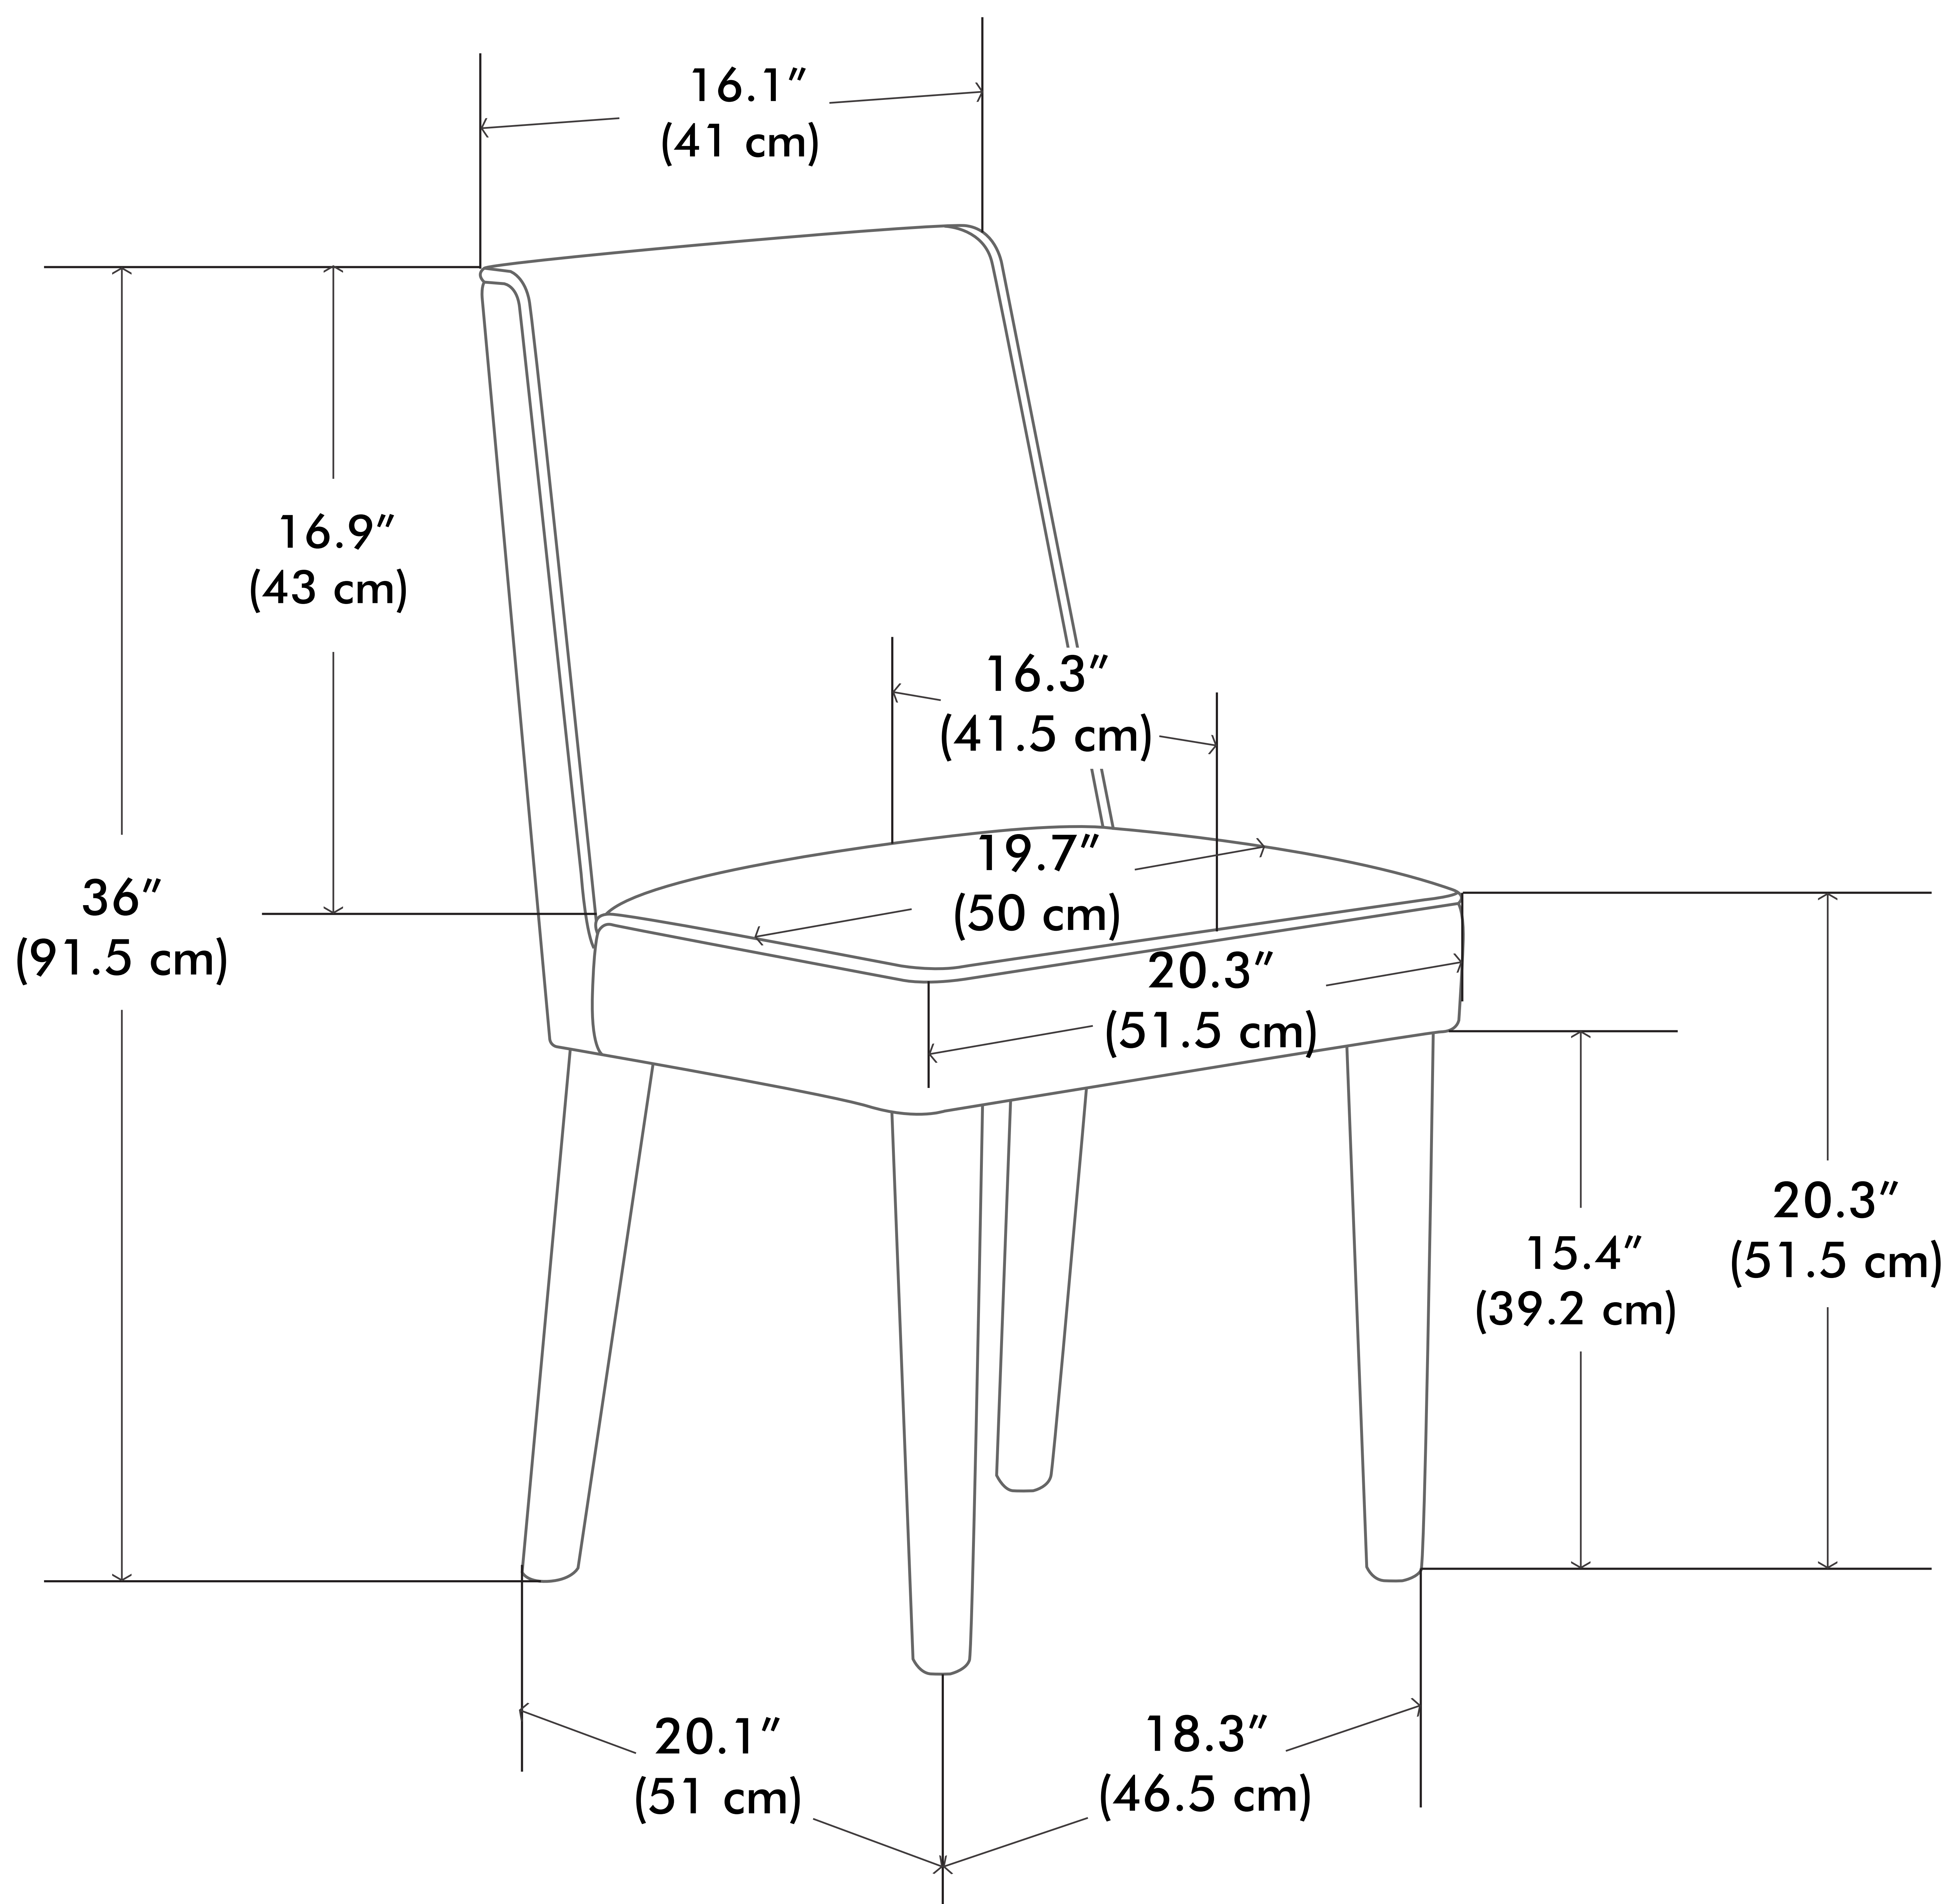

Bartow Dining Chair

Net weight: 14.5 lbs / 6.6 Kgs