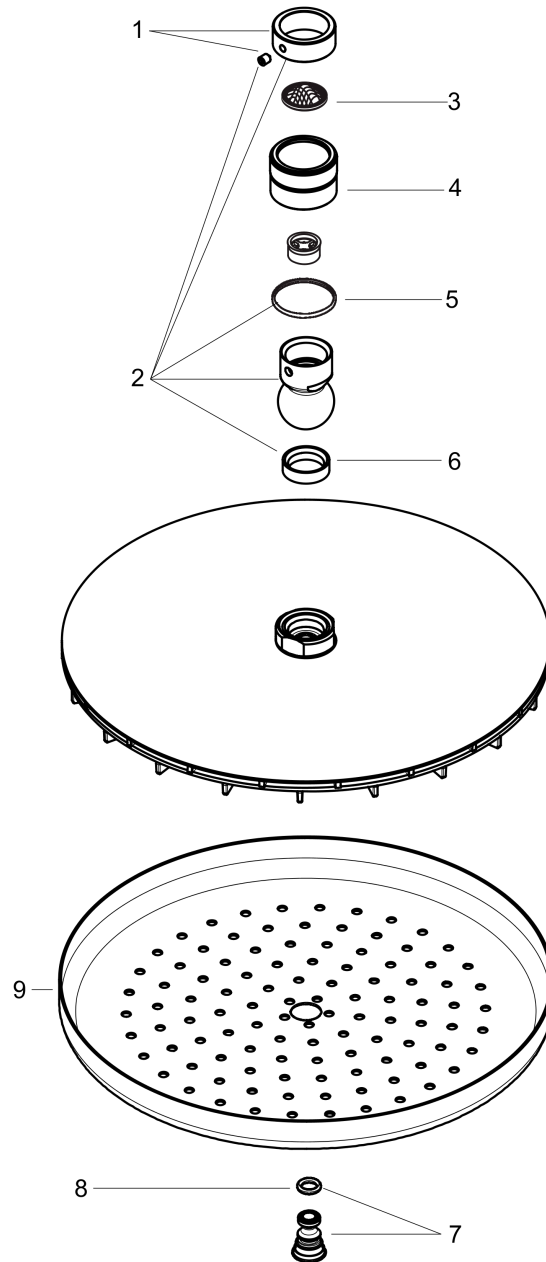

Croma
Showerhead 220 1-Jet, 2.5 GPM
 Finishes : **brushed nickel** Part no. : **26465821**

Description

Features

- 107 no-clog spray channels
- Spray modes: RainAir
- Flow: 2.5 GPM (9.5 L/Min)
- Fully-finished matching spray face

Item details

List Price \$ 465.00

Technology

Compliance

Product image

Scale drawing

Croma
Showerhead 220 1-Jet, 2.5 GPM
Finishes : **brushed nickel** Part no. : **26465821**

Exploded drawing

Year of production: >01/13

Croma

Showerhead 220 1-Jet, 2.5 GPM

Finishes : **brushed nickel** Part no. : **26465821**

Spare parts list

Year of production: >01/13

Pos.	Description	Part no.	Price	PU
1	lock washer	98942820	-	1
2	filter packing	94246000	-	1
3	nut	97958820	-	1
4	lever collar	97536000	-	1
5	ball joint	98941820	-	1
6	seal	97606000	-	1
7	air jet (Eco)	95795820	-	1
8	O-ring 7x2	98419000	-	1