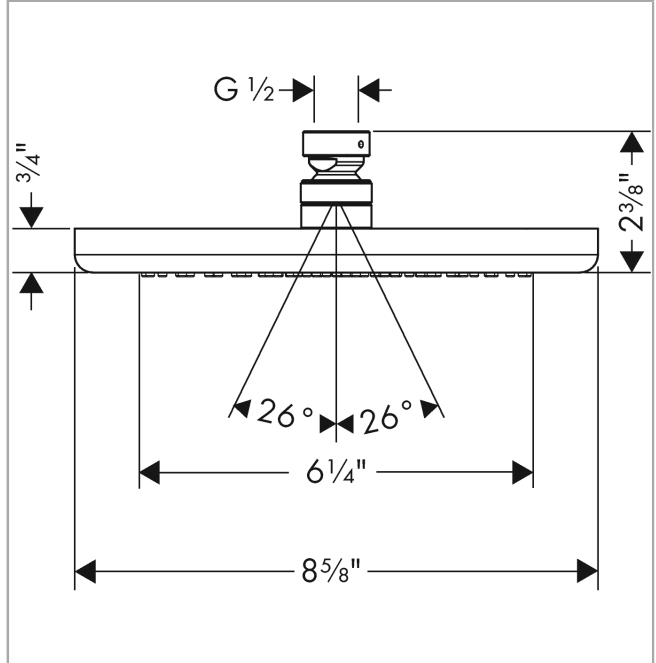

Croma
Showerhead 220 1-Jet, 2.5 GPM
 Finishes : **brushed nickel** Part no. : **26465821**

Description

Features

- 107 no-clog spray channels
- Spray modes: RainAir
- Flow: 2.5 GPM (9.5 L/Min)
- Fully-finished matching spray face

Item details

List Price \$ 465.00

Technology

Compliance

Product image

Scale drawing

Croma
Showerhead 220 1-Jet, 2.5 GPM
Finishes : **brushed nickel** Part no. : **26465821**

Exploded drawing

Year of production: >01/13

Croma

Showerhead 220 1-Jet, 2.5 GPM

Finishes : **brushed nickel** Part no. : **26465821**

Spare parts list

Year of production: >01/13

Pos.	Description	Part no.	Price	PU
1	lock washer	98942820	-	1
2	filter packing	94246000	-	1
3	nut	97958820	-	1
4	lever collar	97536000	-	1
5	ball joint	98941820	-	1
6	seal	97606000	-	1
7	air jet (Eco)	95795820	-	1
8	O-ring 7x2	98419000	-	1