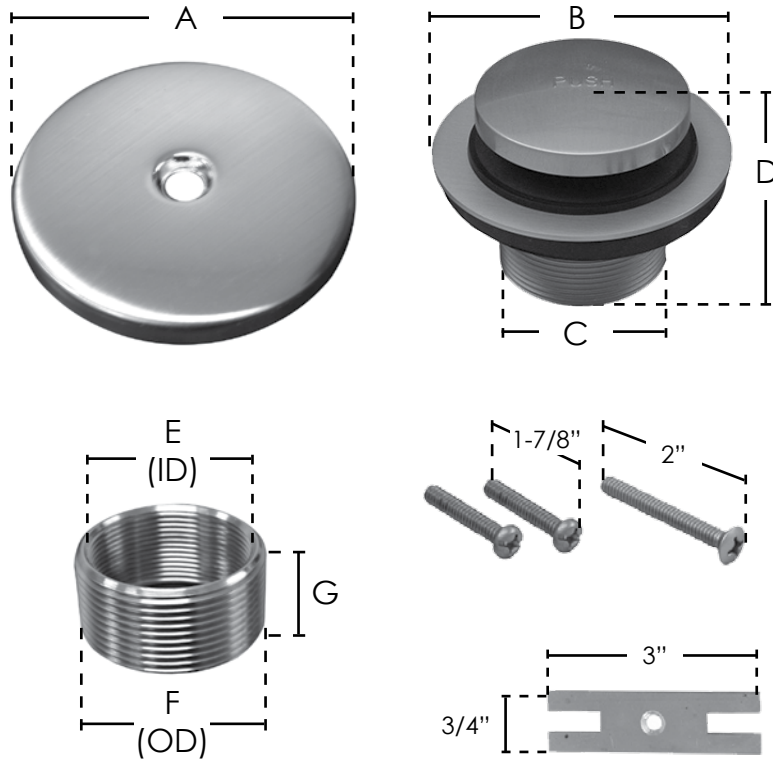

SPECIFICATION SUBMITTAL SHEET

JONES STEPHENS CORPORATION

TOE TOUCH CONVERSION KIT

features and benefits:

- 1-hole faceplate
- 1-3/8" drain with bushing
- Includes drain, bushing, face plate, aluminum adapter bar and screws

This product and others like it can be found in the Jones Stephens catalog. Call today to order your catalog or download it from our website: www.jonesstephens.com

PART NO.	FINISH	A	B	C	D	E	F	G
<input type="checkbox"/> B51010	Chrome Plated	3-1/8"	2-3/4"	1-1/2"	2"	1-5/8"	1-3/4"	3/4"
<input type="checkbox"/> B5161AP	Antique Pewter	3-1/8"	2-3/4"	1-1/2"	2"	1-5/8"	1-3/4"	3/4"
<input type="checkbox"/> B5161BB	Brushed Bronze	3-1/8"	2-3/4"	1-1/2"	2"	1-5/8"	1-3/4"	3/4"
<input type="checkbox"/> B5161BN	Brushed Nickel	3-1/8"	2-3/4"	1-1/2"	2"	1-5/8"	1-3/4"	3/4"
<input type="checkbox"/> B5161RB	Oil Rubbed Bronze	3-1/8"	2-3/4"	1-1/2"	2"	1-5/8"	1-3/4"	3/4"
<input type="checkbox"/> B5161WB	Old World Bronze	3-1/8"	2-3/4"	1-1/2"	2"	1-5/8"	1-3/4"	3/4"
<input type="checkbox"/> B5161PS	Polished Stainless	3-1/8"	2-3/4"	1-1/2"	2"	1-5/8"	1-3/4"	3/4"