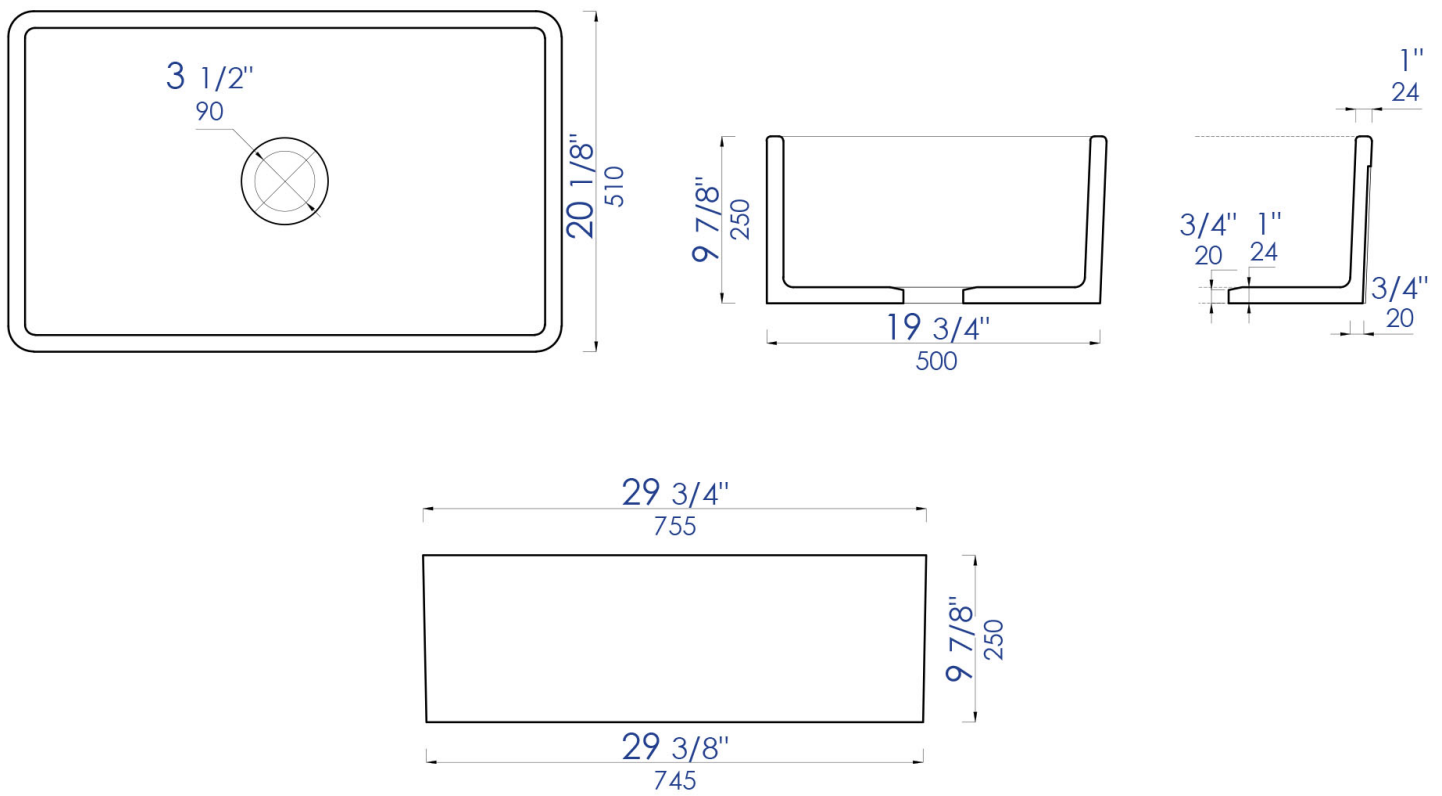

ABTI3020SB

Smooth Titanium/Fluted 30 inch Reversible Single Fireclay Farmhouse Kitchen Sink

Note: All product dimensions are approximate and should be verified on site prior to installation. Visit www.ALFIbrand.com for more information.