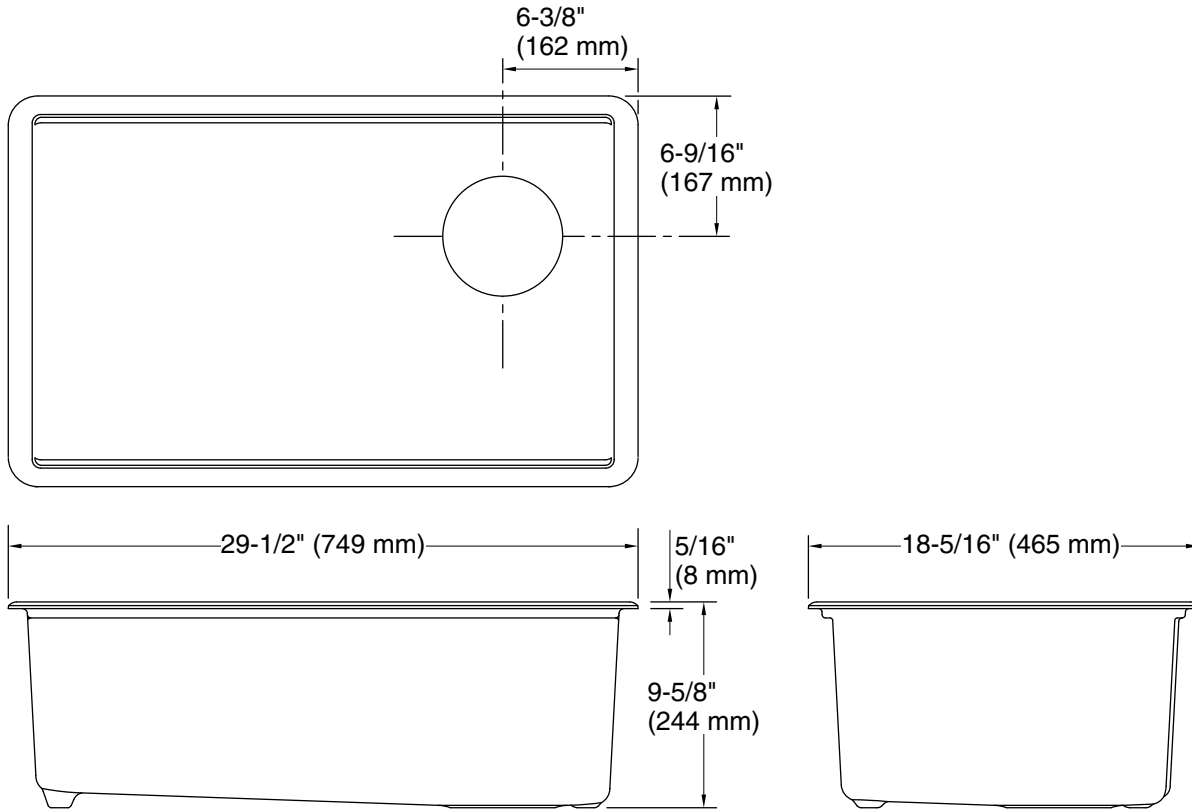

Technical Information

All product dimensions are nominal.

Basin configuration: Single Bowl

Min. base cabinet width: 33" (838 mm)

Bowl area: Length: 27-1/4" (692 mm)
Width: 15-9/16" (395 mm)
Bowl depth: 9" (229 mm)
Water depth: 9" (229 mm)

With overflow: No

Drain hole: 3-7/8" (98 mm)

Template: Undermount, 1552903-7, required, included

Notes

Install this product according to the installation instructions.