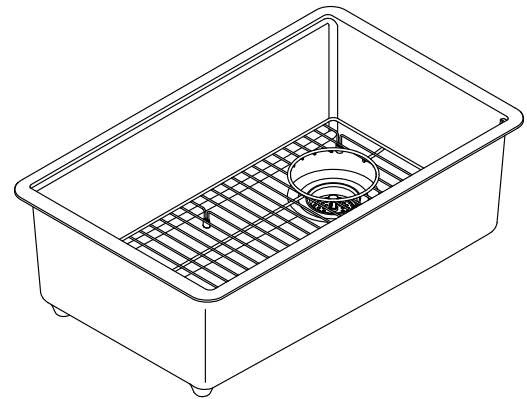

Features

- 33" (838 mm) minimum base cabinet width
- Single large bowl
- 9" (229 mm) depth provides generous workspace
- Right rear drain placement increases workspace in the sink and storage space underneath
- Rounded 3/8" (10 mm) corners are easy to clean
- Matte finish offers rich, dimensional color

Material

- KOHLER Neoroc® composite is durable and built to withstand day-to-day cleaning tasks
- Solid color throughout the sink
- Heat-resistant up to 750°F
- Scratch-, stain-, chip-, and thermal-shock-resistant

Installation

- Undermount
- Installation hardware and templates included

Recommended Products/Accessories

- K-35478 Three-piece workstation sink accessory set
- K-35480 Hardwood cutting board
- K-35489 Professional-style cutting board
- K-35484 Three-piece workstation sink prep bowl set
- K-35491 Marble serving tray
- K-35487 Three-piece ice bucket set
- K-35488 Ice bucket holder
- K-35485 Workstation sink cover
- K-23730 Neoroc® cleaner

Optional Products/Accessories

- K-35482 Drain cover
- K-11352 Disposal Flange with Stopper
- K-8801 Sink drain and strainer with tailpiece
- K-8799 Sink drain and strainer basket
- K-23726 Drain treatment

Included Components

- K-33715 Sink rack

Codes/Standards

CSA B45.5/IAPMO Z124

KOHLER® Neoroc® Sinks Lifetime Limited Warranty

See website for detailed warranty information.

Available Colors/Finishes

Color tiles intended for reference only.

Color	Code	Description
	CM6	Matte White
	CM7	Matte Graphite
	CM2	Matte Brown
	CM3	Matte Taupe
	CM4	Matte Grey
	CM1	Matte Black