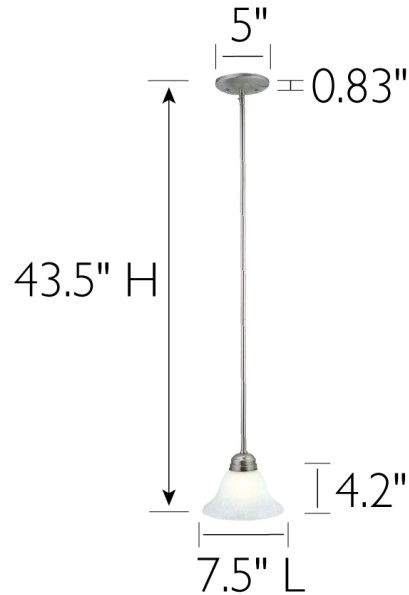

Millbridge I-Light Mini Pendant
Satin Nickel

Adjustable height
Includes two 12"
and two 6" stems

SPECIFICATIONS

MOUNTING:	Mini Pendant	LED BRIGHTNESS (LUMENS):	N/A
SLOPED CEILING ADAPTABLE:	Yes	LED COLOR CORRELATED TEMPERATURE (CCT):	N/A
LAMP TYPE 1:	Maximum 60W Medium Base Bulb	LED COLOR RENDERING INDEX (CRI):	N/A
BULB INCLUDED:	No	LED EFFICACY:	N/A
WATTS PER BULB:	60W	LED AVERAGE RATED LIFE:	N/A
TOTAL WATTAGE:	60W	ENERGY EFFICIENT:	No
DIMMABLE:	Yes	LIGHTING AMPS:	.5
MATERIAL CONSTRUCTION:	Steel	VOLTAGE:	120V
ASSEMBLED DIMENSIONS:	43.5" H x 7.5" L x 7.5" D		
WEIGHT:	2.77 lbs.		
BACKPLATE DIMENSIONS:	N/A		
CANOPY/PLATE DIMENSIONS:	0.83" H x 5" D		
GLASS/SHADE DIMENSIONS:	4.2" H x 7.5" L x 7.5" D		
GLASS/SHADE MATERIAL:	Glass		
GLASS/SHADE TYPE:	Alabaster		
GLASS/SHADE COLOR:	White		