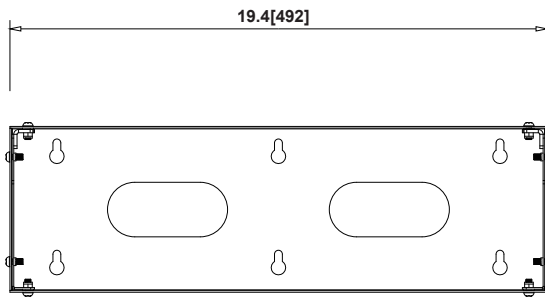

# LN-C-RACK

4u, flat packing. The assembly screws are included, the wall mounting screw anchors are included. flat Packing for space saving and damage risk

Model	Desc
-------	------

2U

2u, flat packing. The assembly screws are included, the wall mounting screw anchors are included. flat Packing for space saving and damage risk

4U

4u, flat packing. The assembly screws are included, the wall mounting screw anchors are included. flat Packing for space saving and damage risk