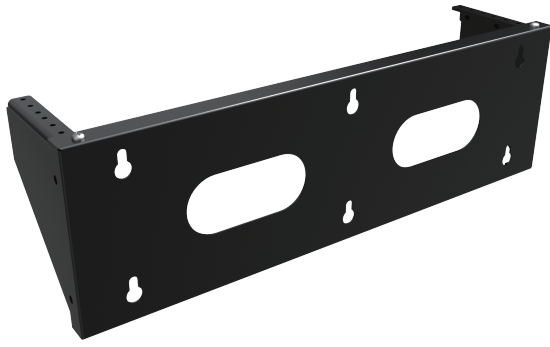

# LN-C-RACK

4u, flat packing. The assembly screws are included, the wall mounting screw anchors are included. flat Packing for space saving and damage risk

Model	Desc
-------	------

2U

2u, flat packing. The assembly screws are included, the wall mounting screw anchors are included. flat Packing for space saving and damage risk

4U

4u, flat packing. The assembly screws are included, the wall mounting screw anchors are included. flat Packing for space saving and damage risk