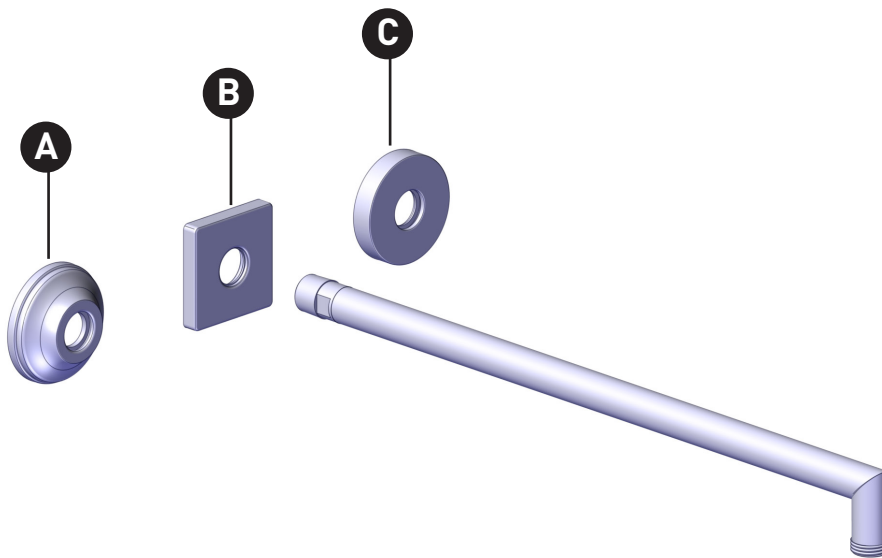

ORDER BY PART NUMBER

ILLUSTRATED PARTS

1455/16

16" Reach Wall Mount Shower Arm

ID	Kit Number	Finish
*A	218726	See below
*B	218734	See below
*C	218742	See below

***Finish Determined by Suffix**

Finish	Description
AG	Antique Gold
MB	Matte Black
PN	Polished Nickel
STN	Satin Nickel
APC	Polished Chrome
ULB	Unlacquered Brass
TCB	Tuscan Brass
IB	Italian Brass