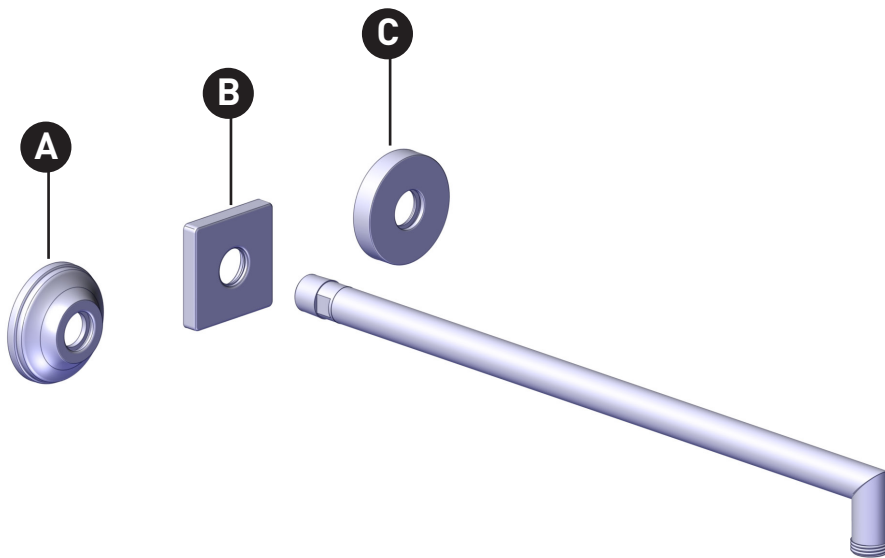

VEUILLEZ EFFECTUER VOTRE COMMANDE
PAR NO DE RÉFÉRENCE

ILLUSTRATIONS DES PIÈCES

1455/16

Bras de douche mural 16''

ID	Référence du kit	Finition
*A	218726	Voir ci-dessous
*B	218734	Voir ci-dessous
*C	218742	Voir ci-dessous

*Finition déterminée par le Suffixe

Finition	Description
AG	Or antique
MB	Noir mat
PN	Nickel poli
STN	Nickel satiné
APC	Cromo pulido
ULB	Laiton non laqué
TCB	Laiton toscan
IB	Laiton italien

For warranty or additional information, contact:

U.S.A.
houseofrohl.com/support
1-800-777-9762

QUEBEC / MARITIMES / WESTERN CANADA
QUÉBEC / MARITIMES / OUEST CANADIEN
QUEBEC / MARITIMOS / CANADA OCCIDENTAL
houseofrohl.ca/support
1-866-473-8442

ONTARIO
houseofrohl.ca/support
1-800-287-5354