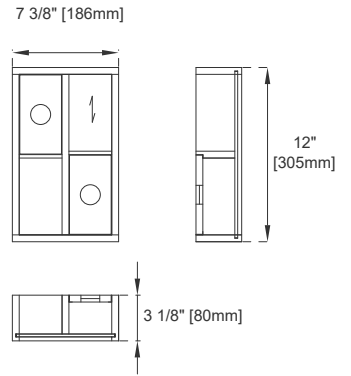

60" Single HUDSON VANITY

435-V60S-LNO
435-V60S-HNO

JAMES MARTIN
VANITIES

FreePower Compatible

Features and Materials

Solids: (LNO) Ash, (HNO) Poplar
Veneers: (LNO) Flat Cut Ash
Panels: Plywood
Installation Type: Floor Standing
Number of Doors: Two
Number of Drawers: Three
Number of Tip Outs: One
USB/Power Component: Yes (ETL5011080)
Assembly Type: Installation of Optional 3cm Top with Sink
Bamboo Storage Tray: One
Drawer Box Material and Construction: 12mm Plywood/English Dovetail Joinery
Hardware Material and Finish: Zinc Alloy in Champagne Brass
Number of Basins: One, with Optional 3cm Top
Vanity Top Included: NO, Optional 3cm Tops Available with Sinks
Basins Included: No
Overflow: Yes, Front Facing
Fits Drain Hole Size: 1 3/4"
Full Extension, Soft Close Glides
European Soft Close Hinges
Aluminum Laminate Drawer Liners
Adjustable Levelers

Dimension

Width: 59-7/8"
Depth: 23-1/8"
Height: 33"
Rough-In Height: 21-1/2"

60" Single HUDSON VANITY

435-V60S-LNO
435-V60S-HNO

JAMES MARTIN VANITIES

Knob

Top View

Bamboo Drawer Organizer

Front View

All dimensions are nominal

Diagrams are of cabinet only—James Martin Optional Countertops and sinks are not shown

Visit website for warranty and installation information
www.jamesmartinvanities.com

60" Single HUDSON VANITY

435-V60S-LNO
435-V60S-HNO

JAMES MARTIN

VANITIES

Side View

Side View

Side View

Back View