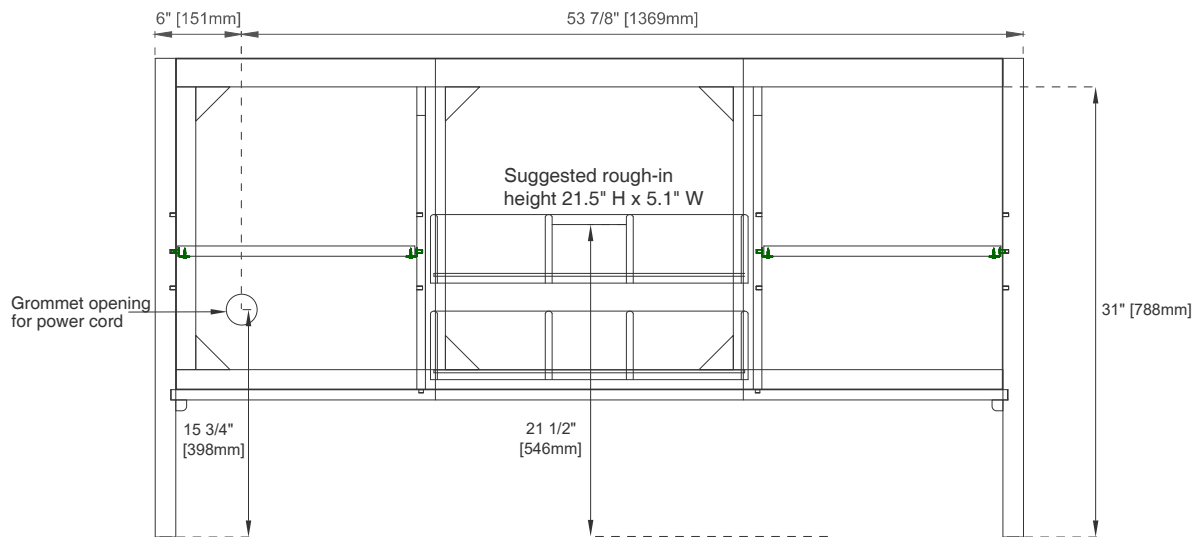

Dimension

Width: 59-7/8"
Depth: 23-1/8"
Height: 33"
Rough-In Height: 21-1/2"

60" Single HUDSON VANITY

435-V60S-LNO
435-V60S-HNO

JAMES MARTIN VANITIES

Knob

Top View

Bamboo Drawer Organizer

60" Single HUDSON VANITY

435-V60S-LNO
435-V60S-HNO

JAMES MARTIN

VANITIES

Side View

Side View

Side View

Back View

All dimensions are nominal

Diagrams are of cabinet only—James Martin Optional Countertops and sinks are not shown

Visit website for warranty and installation information
www.jamesmartinvanities.com