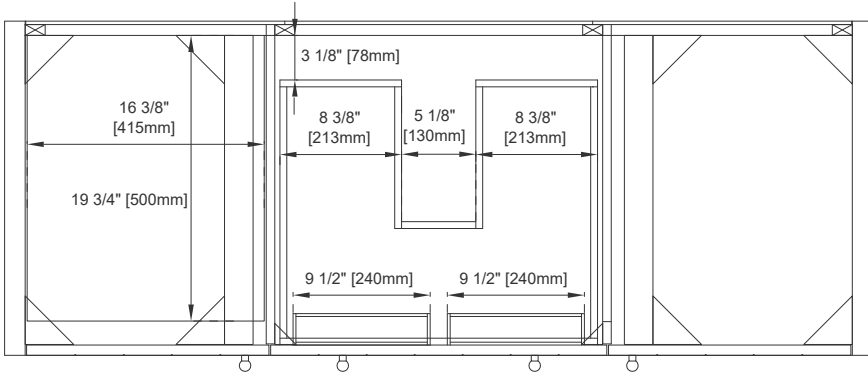

60" Single HUDSON VANITY

435-V60S-LNO
435-V60S-HNO

JAMES MARTIN
VANITIES

FreePower Compatible

Features and Materials

Solids: (LNO) Ash, (HNO) Poplar
Veneers: (LNO) Flat Cut Ash
Panels: Plywood
Installation Type: Floor Standing
Number of Doors: Two
Number of Drawers: Three
Number of Tip Outs: One
USB/Power Component: Yes (ETL5011080)
Assembly Type: Installation of Optional 3cm Top with Sink
Bamboo Storage Tray: One
Drawer Box Material and Construction: 12mm Plywood/English Dovetail Joinery
Hardware Material and Finish: Zinc Alloy in Champagne Brass
Number of Basins: One, with Optional 3cm Top
Vanity Top Included: NO, Optional 3cm Tops Available with Sinks
Basins Included: No
Overflow: Yes, Front Facing
Fits Drain Hole Size: 1 3/4"
Full Extension, Soft Close Glides
European Soft Close Hinges
Aluminum Laminate Drawer Liners
Adjustable Levelers

Dimension

Width: 59-7/8"
Depth: 23-1/8"
Height: 33"
Rough-In Height: 21-1/2"

60" Single HUDSON VANITY

435-V60S-LNO
435-V60S-HNO

JAMES MARTIN VANITIES

Knob

Top View

Bamboo Drawer Organizer

60" Single HUDSON VANITY

435-V60S-LNO
435-V60S-HNO

JAMES MARTIN

VANITIES

Side View

Side View

Side View

Back View