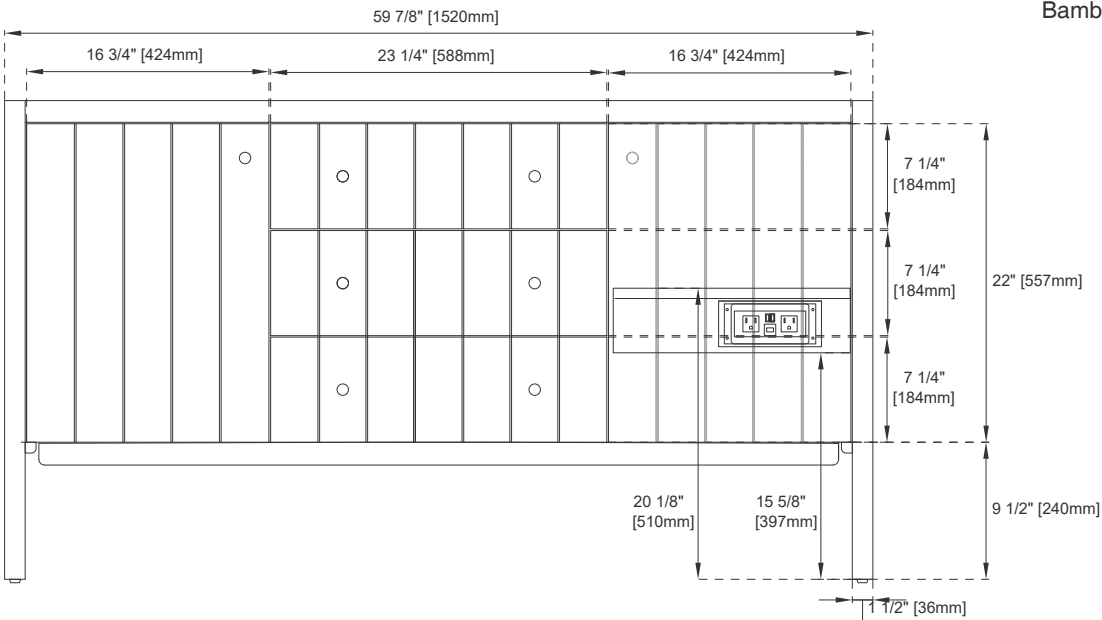

60" Single HUDSON VANITY

435-V60S-LNO
435-V60S-HNO

JAMES MARTIN
VANITIES

FreePower Compatible

Features and Materials

Solids: (LNO) Ash, (HNO) Poplar
Veneers: (LNO) Flat Cut Ash
Panels: Plywood
Installation Type: Floor Standing
Number of Doors: Two
Number of Drawers: Three
Number of Tip Outs: One
USB/Power Component: Yes (ETL5011080)
Assembly Type: Installation of Optional 3cm Top with Sink
Bamboo Storage Tray: One
Drawer Box Material and Construction: 12mm Plywood/English Dovetail Joinery
Hardware Material and Finish: Zinc Alloy in Champagne Brass
Number of Basins: One, with Optional 3cm Top
Vanity Top Included: NO, Optional 3cm Tops Available with Sinks
Basins Included: No
Overflow: Yes, Front Facing
Fits Drain Hole Size: 1 3/4"
Full Extension, Soft Close Glides
European Soft Close Hinges
Aluminum Laminate Drawer Liners
Adjustable Levelers

Dimension

Width: 59-7/8"
Depth: 23-1/8"
Height: 33"
Rough-In Height: 21-1/2"

60" Single HUDSON VANITY

435-V60S-LNO
435-V60S-HNO

JAMES MARTIN VANITIES

Knob

Top View

Bamboo Drawer Organizer

60" Single HUDSON VANITY

435-V60S-LNO
435-V60S-HNO

JAMES MARTIN

VANITIES

Side View

Side View

Side View

Back View