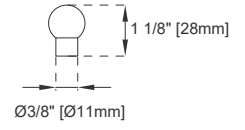

60" Single HUDSON VANITY

435-V60S-LNO
435-V60S-HNO

JAMES MARTIN
VANITIES

FreePower Compatible

Features and Materials

Solids: (LNO) Ash, (HNO) Poplar
Veneers: (LNO) Flat Cut Ash
Panels: Plywood
Installation Type: Floor Standing
Number of Doors: Two
Number of Drawers: Three
Number of Tip Outs: One
USB/Power Component: Yes (ETL5011080)
Assembly Type: Installation of Optional 3cm Top with Sink
Bamboo Storage Tray: One
Drawer Box Material and Construction: 12mm Plywood/English Dovetail Joinery
Hardware Material and Finish: Zinc Alloy in Champagne Brass
Number of Basins: One, with Optional 3cm Top
Vanity Top Included: NO, Optional 3cm Tops Available with Sinks
Basins Included: No
Overflow: Yes, Front Facing
Fits Drain Hole Size: 1 3/4"
Full Extension, Soft Close Glides
European Soft Close Hinges
Aluminum Laminate Drawer Liners
Adjustable Levelers

Dimension

Width: 59-7/8"
Depth: 23-1/8"
Height: 33"
Rough-In Height: 21-1/2"

60" Single HUDSON VANITY

435-V60S-LNO
435-V60S-HNO

JAMES MARTIN VANITIES

Knob

Top View

Bamboo Drawer Organizer