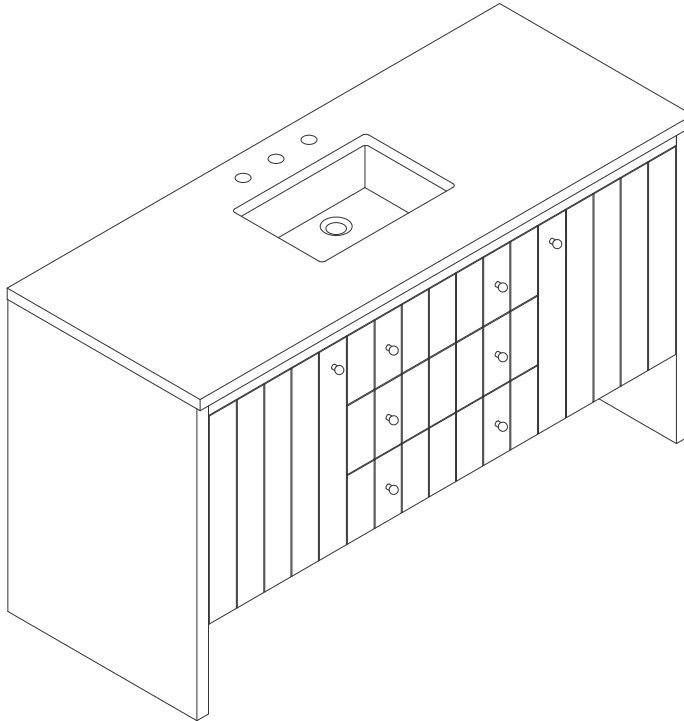

60" Single HUDSON VANITY

435-V60S-LNO
435-V60S-HNO

JAMES MARTIN
VANITIES

FreePower Compatible

Features and Materials

Solids: (LNO) Ash, (HNO) Poplar
Veneers: (LNO) Flat Cut Ash
Panels: Plywood
Installation Type: Floor Standing
Number of Doors: Two
Number of Drawers: Three
Number of Tip Outs: One
USB/Power Component: Yes (ETL5011080)
Assembly Type: Installation of Optional 3cm Top with Sink
Bamboo Storage Tray: One
Drawer Box Material and Construction: 12mm Plywood/English Dovetail Joinery
Hardware Material and Finish: Zinc Alloy in Champagne Brass
Number of Basins: One, with Optional 3cm Top
Vanity Top Included: NO, Optional 3cm Tops Available with Sinks
Basins Included: No
Overflow: Yes, Front Facing
Fits Drain Hole Size: 1 3/4"
Full Extension, Soft Close Glides
European Soft Close Hinges
Aluminum Laminate Drawer Liners
Adjustable Levelers

Dimension

Width: 59-7/8"
Depth: 23-1/8"
Height: 33"
Rough-In Height: 21-1/2"

60" Single HUDSON VANITY

435-V60S-LNO
435-V60S-HNO

JAMES MARTIN VANITIES

Knob

Top View

Bamboo Drawer Organizer

60" Single HUDSON VANITY

435-V60S-LNO
435-V60S-HNO

JAMES MARTIN

VANITIES

Side View

Side View

Side View

Back View