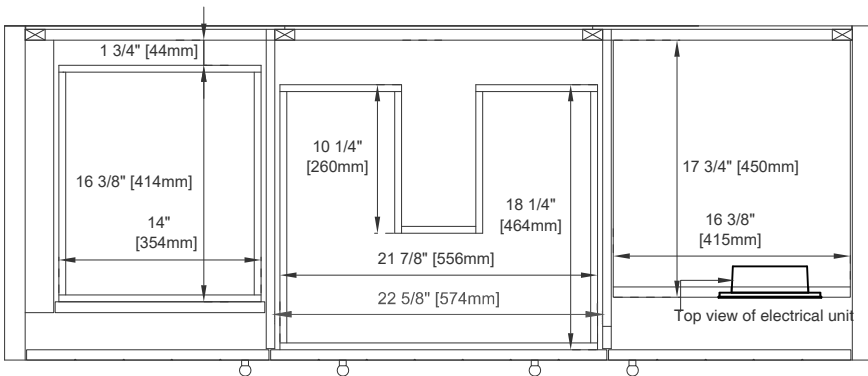

60" Single HUDSON VANITY

435-V60S-LNO
435-V60S-HNO

JAMES MARTIN
VANITIES

FreePower Compatible

Features and Materials

Solids: (LNO) Ash, (HNO) Poplar
Veneers: (LNO) Flat Cut Ash
Panels: Plywood
Installation Type: Floor Standing
Number of Doors: Two
Number of Drawers: Three
Number of Tip Outs: One
USB/Power Component: Yes (ETL5011080)
Assembly Type: Installation of Optional 3cm Top with Sink
Bamboo Storage Tray: One
Drawer Box Material and Construction: 12mm Plywood/English Dovetail Joinery
Hardware Material and Finish: Zinc Alloy in Champagne Brass
Number of Basins: One, with Optional 3cm Top
Vanity Top Included: NO, Optional 3cm Tops Available with Sinks
Basins Included: No
Overflow: Yes, Front Facing
Fits Drain Hole Size: 1 3/4"
Full Extension, Soft Close Glides
European Soft Close Hinges
Aluminum Laminate Drawer Liners
Adjustable Levelers

Dimension

Width: 59-7/8"
Depth: 23-1/8"
Height: 33"
Rough-In Height: 21-1/2"

60" Single HUDSON VANITY

435-V60S-LNO
435-V60S-HNO

JAMES MARTIN VANITIES

Knob

Top View

Bamboo Drawer Organizer

Front View

All dimensions are nominal

Diagrams are of cabinet only—James Martin Optional Countertops and sinks are not shown

Visit website for warranty and installation information
www.jamesmartinvanities.com

60" Single HUDSON VANITY

435-V60S-LNO
435-V60S-HNO

JAMES MARTIN

VANITIES

Side View

Side View

Side View

Back View