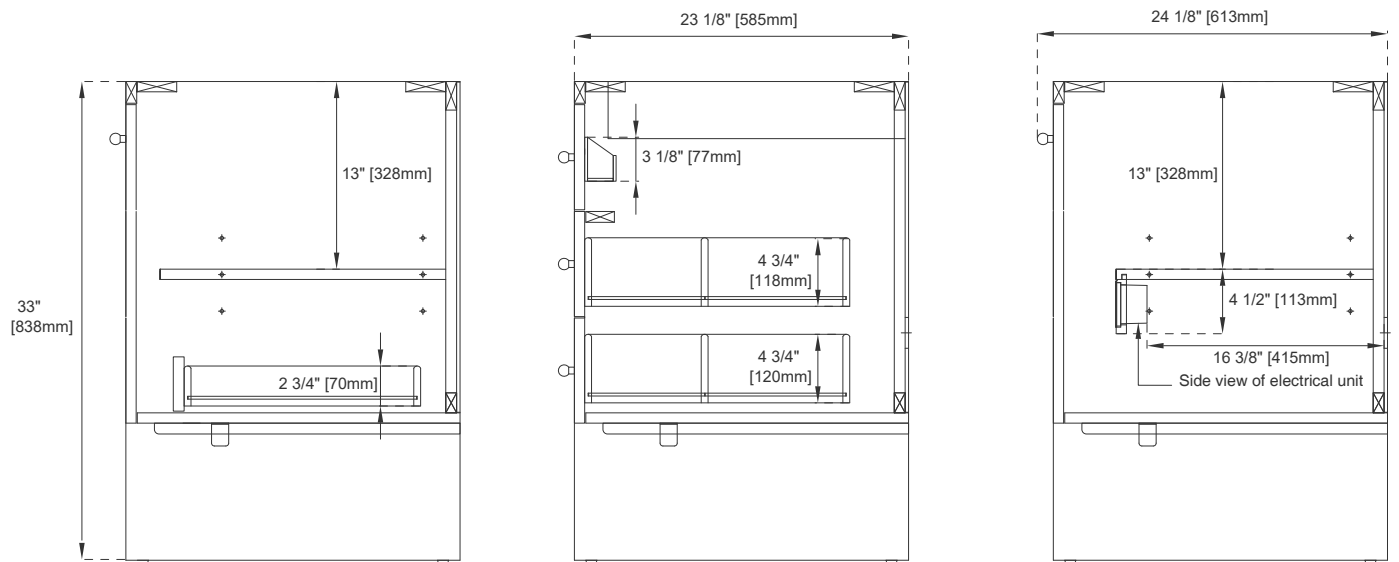

60" Single HUDSON VANITY

435-V60S-LNO
435-V60S-HNO

JAMES MARTIN
VANITIES

FreePower Compatible

Features and Materials

Solids: (LNO) Ash, (HNO) Poplar
Veneers: (LNO) Flat Cut Ash
Panels: Plywood
Installation Type: Floor Standing
Number of Doors: Two
Number of Drawers: Three
Number of Tip Outs: One
USB/Power Component: Yes (ETL5011080)
Assembly Type: Installation of Optional 3cm Top with Sink
Bamboo Storage Tray: One
Drawer Box Material and Construction: 12mm Plywood/English Dovetail Joinery
Hardware Material and Finish: Zinc Alloy in Champagne Brass
Number of Basins: One, with Optional 3cm Top
Vanity Top Included: NO, Optional 3cm Tops Available with Sinks
Basins Included: No
Overflow: Yes, Front Facing
Fits Drain Hole Size: 1 3/4"
Full Extension, Soft Close Glides
European Soft Close Hinges
Aluminum Laminate Drawer Liners
Adjustable Levelers

Dimension

Width: 59-7/8"
Depth: 23-1/8"
Height: 33"
Rough-In Height: 21-1/2"

60" Single HUDSON VANITY

435-V60S-LNO
435-V60S-HNO

JAMES MARTIN VANITIES

Knob

Top View

Bamboo Drawer Organizer

Front View

All dimensions are nominal

Diagrams are of cabinet only—James Martin Optional Countertops and sinks are not shown

Visit website for warranty and installation information
www.jamesmartinvanities.com

60" Single HUDSON VANITY

435-V60S-LNO
435-V60S-HNO

JAMES MARTIN

VANITIES

Side View

Side View

Side View

Back View