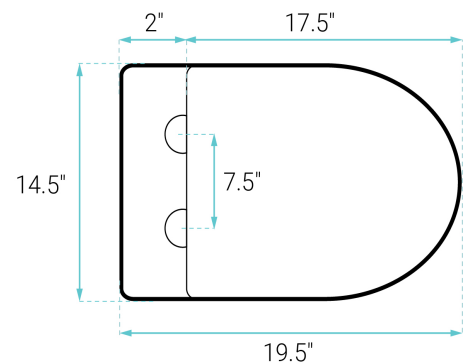

INSTALLATION:

Wall-Hung

SPECIFICATIONS:

N.W: 61 lb.
D: 19.5" x W: 14.5" x H: 15"

COLORS & FINISHES:

- White: SM-WT499
- Matte Black: SM-WT449MB

Dual-Flush Flush Actuator SM-WC001Z

Features:

Specifications:

- N.W: 2.0 lb.
- L: 9 11/16" x W: 9/16" x H: 6 1/2"

Included Parts:

- Flush Actuator: SM-WC001Z

Compatible Parts (sold separately):

- Residential Concealed In-Wall Toilet Tank for Back-to-Wall Toilet: SM-WC324
- Commercial Concealed In-Wall Toilet Tank for Back-to-Wall Toilet: SM-WC326
- Residential Concealed In-Wall Toilet Tank for Wall-Hung Toilet: SM-WC424
- Commercial Concealed In-Wall Toilet Tank for Wall-Hung Toilet: SM-WC426

Installation:

- In-wall

Specifications:

- N.W: 33.0 lb.
- L: 22 ¹³/₁₆" x W: 4 ³/₄" x H: 51 ³/₁₆"