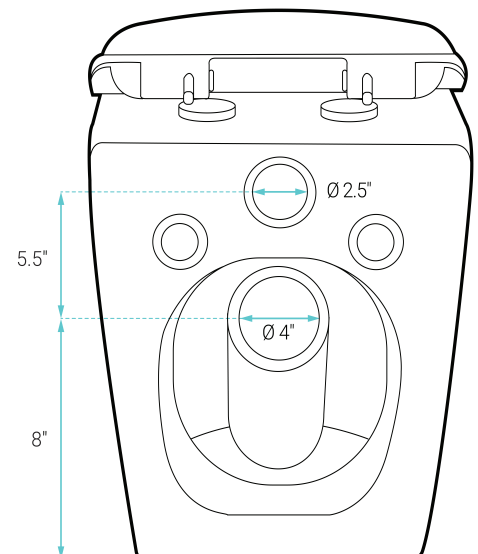

INSTALLATION:

Wall-Hung

SPECIFICATIONS:

N.W: 61 lb.
D: 19.5" x W: 14.5" x H: 15"

COLORS & FINISHES:

- White: SM-WT499
- Matte Black: SM-WT449MB

Dual-Flush Flush Actuator SM-WC001Z

Features:

Specifications:

- N.W: 2.0 lb.
- L: 9 11/16" x W: 9/16" x H: 6 1/2"

Included Parts:

- Flush Actuator: SM-WC001Z

Compatible Parts (sold separately):

- Residential Concealed In-Wall Toilet Tank for Back-to-Wall Toilet: SM-WC324
- Commercial Concealed In-Wall Toilet Tank for Back-to-Wall Toilet: SM-WC326
- Residential Concealed In-Wall Toilet Tank for Wall-Hung Toilet: SM-WC424
- Commercial Concealed In-Wall Toilet Tank for Wall-Hung Toilet: SM-WC426

Installation:

- In-wall

Specifications:

- N.W: 33.0 lb.
- L: 22 ¹³/₁₆" x W: 4 ³/₄" x H: 51 ³/₁₆"