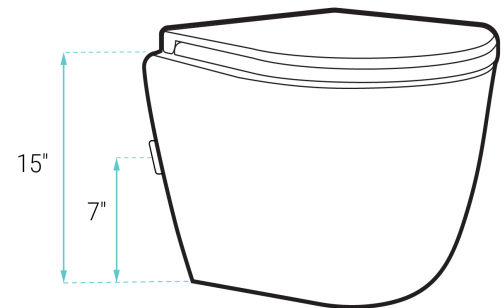

INSTALLATION:

Wall-Hung

SPECIFICATIONS:

N.W: 61 lb.
D: 19.5" x W: 14.5" x H: 15"

COLORS & FINISHES:

- White: SM-WT499
- Matte Black: SM-WT449MB

Dual-Flush Flush Actuator SM-WC001Z

Features: