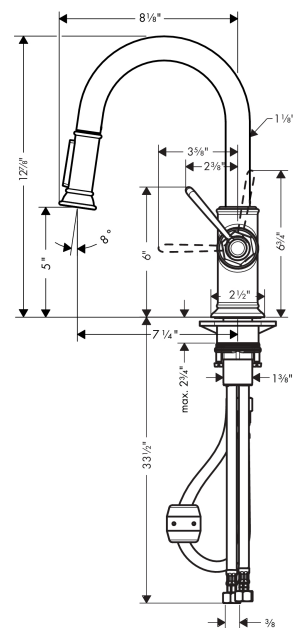

AXOR Montreux
Prep Kitchen Faucet 2-Spray Pull-Down, 1.75 GPM
 Finishes : **chrome** Part no. : **16584001**

Description

Features

- Swivel range 110° / 150°
- Laminar and needle spray
- Toggle spray diverter
- MagFit magnetic sprayhead docking
- Single-hole installation
- Flow: 1.75 GPM (6.6 L/Min)
- Ceramic cartridge
- 3/8" connections
- Integrated double backflow prevention

Technology

Product image

Scale drawing

AXOR Montreux
Prep Kitchen Faucet 2-Spray Pull-Down, 1.75 GPM
 Finishes : **chrome** Part no. : **16584001**

Exploded drawing

Year of production: >01/18

AXOR Montreux
Prep Kitchen Faucet 2-Spray Pull-Down, 1.75 GPM
 Finishes : **chrome** Part no. : **16584001**

Spare parts list

Year of production: >01/18

Pos.	Description	Part no.	PC	PU
1	handle	92963000	0	1
2	cover cap	92964000	0	1
3	O-ring 16x2	98133000	0	1
4	hollow set screw M6x8	98444000	0	1
5	screw cover	96762000	0	1
6	flange	92965000	0	1
7	nut	92966000	0	1
8	O-ring 33x1,5	98164000	0	1
9	cartridge, assy	92730000	0	1
10	seal	95008000	0	1
11	handspray	92967001	0	1
12	set of non return valves DW 15	97350000	0	1
13	O-ring 18x1,5	98231000	0	1
14	aerator laminar M22x1 (15 l/min)	95909000	0	1
15	O-ring 20x1	98140000	0	1
16	filter	97735000	0	1
17	seal	92582000	0	1
18	support	97523000	0	1
19	fixing set (Ø 34)	95049000	0	1
20	lever collar	97548000	0	1
21	weight	92500000	0	1
22	hose 1,50 m	88624000	0	1
23	connection hose 600 mm M10x1	95561000	0	1
24	O-ring 8x1,75	97827000	0	1
25	connection hose 35½" M8x0,75 3/8"	96316001	0	1
a	non return valve	93218000	0	1