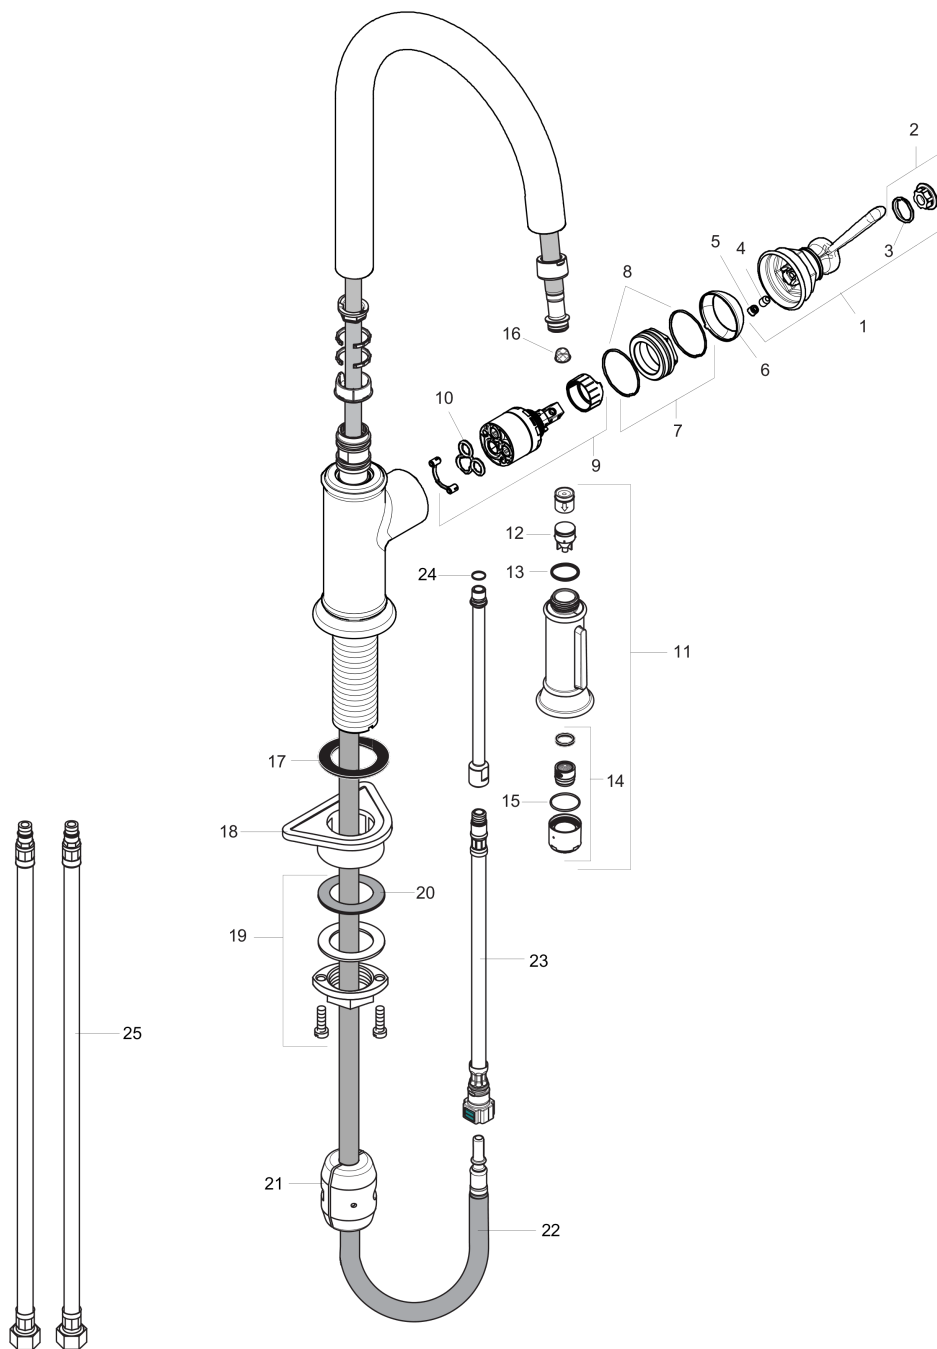

AXOR Montreux
Prep Kitchen Faucet 2-Spray Pull-Down, 1.75 GPM
 Finishes : **chrome** Part no. : **16584001**

Description

Features

- Swivel range 110° / 150°
- Laminar and needle spray
- Toggle spray diverter
- MagFit magnetic sprayhead docking
- Single-hole installation
- Flow: 1.75 GPM (6.6 L/Min)
- Ceramic cartridge
- 3/8" connections
- Integrated double backflow prevention

Technology

Product image

Scale drawing

AXOR Montreux
Prep Kitchen Faucet 2-Spray Pull-Down, 1.75 GPM
 Finishes : **chrome** Part no. : **16584001**

Exploded drawing

Year of production: >01/18

AXOR Montreux
Prep Kitchen Faucet 2-Spray Pull-Down, 1.75 GPM
 Finishes : **chrome** Part no. : **16584001**

Spare parts list

Year of production: >01/18

Pos.	Description	Part no.	PC	PU
1	handle	92963000	0	1
2	cover cap	92964000	0	1
3	O-ring 16x2	98133000	0	1
4	hollow set screw M6x8	98444000	0	1
5	screw cover	96762000	0	1
6	flange	92965000	0	1
7	nut	92966000	0	1
8	O-ring 33x1,5	98164000	0	1
9	cartridge, assy	92730000	0	1
10	seal	95008000	0	1
11	handspray	92967001	0	1
12	set of non return valves DW 15	97350000	0	1
13	O-ring 18x1,5	98231000	0	1
14	aerator laminar M22x1 (15 l/min)	95909000	0	1
15	O-ring 20x1	98140000	0	1
16	filter	97735000	0	1
17	seal	92582000	0	1
18	support	97523000	0	1
19	fixing set (Ø 34)	95049000	0	1
20	lever collar	97548000	0	1
21	weight	92500000	0	1
22	hose 1,50 m	88624000	0	1
23	connection hose 600 mm M10x1	95561000	0	1
24	O-ring 8x1,75	97827000	0	1
25	connection hose 35½" M8x0,75 3/8"	96316001	0	1
a	non return valve	93218000	0	1