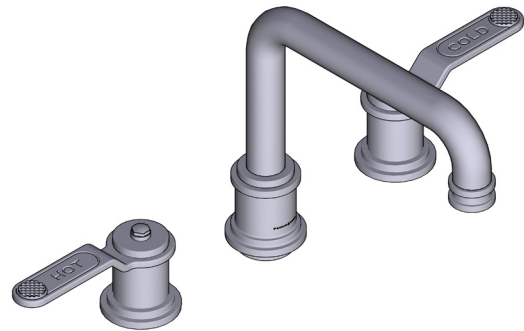

SPECIFICATIONS

DESCRIPTION

- U-spout design with Lever handles
- 2 x 1" mounting holes for the side valves
- 1 x 1 3/8" hole for the spout
- Swiveling aerator allows you to change the direction of the water spray to best suit your preference
- Complements: Armstrong™ Collection

FLOW

- 1.2 GPM at 60 PSI (CEC compliant)

STANDARDS

- ASME A112.18.1; CSA B125.1

WARRANTY

- Most products or parts carry "Limited Warranties" against manufacturing defects. For US customers please visit houseofrohl.com/support and for Canadian customers please visit houseofrohl.ca/support for complete product and finish warranty.

Armstrong™ Widespread Lavatory Faucet With U-Spout

MODELS: U.AR09D3HT