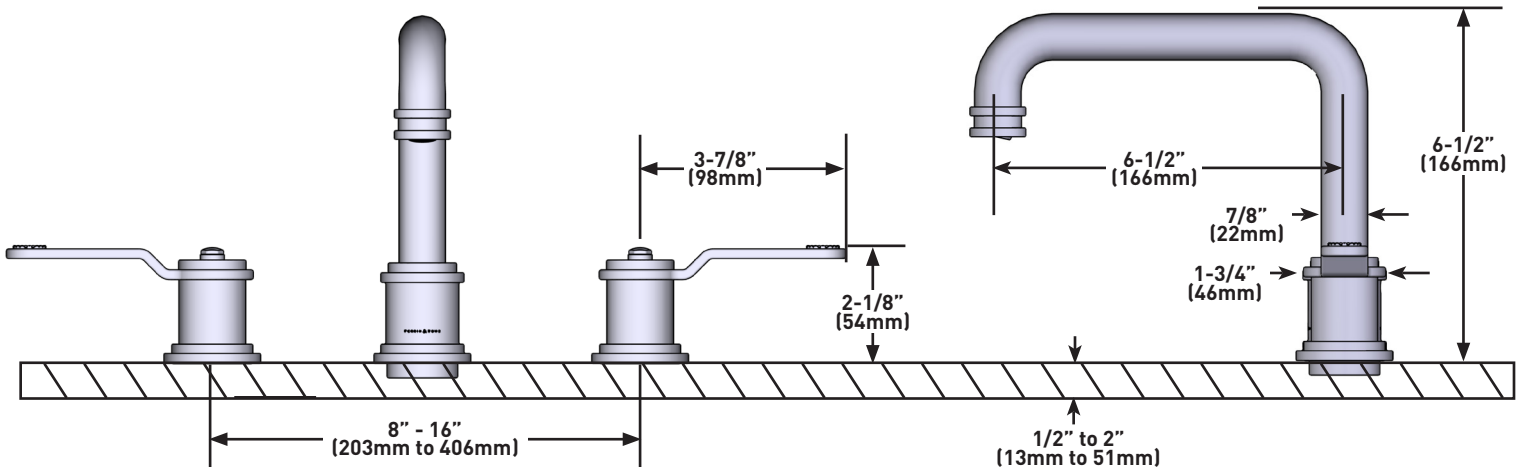

For warranty or additional information, contact:

US Customers

U.S.A.
houseofrohl.com/support
1-800-777-9762

QUEBEC / MARITIMES / WESTERN CANADA
QUÉBEC / MARITIMOS / OUEST CANADIEN
QUEBEC / MARITIMOS / CANADA OCCIDENTAL
houseofrohl.ca/support
1-866-473-8442

Canadian Customers

ONTARIO
houseofrohl.ca/support
1-800-287-5354