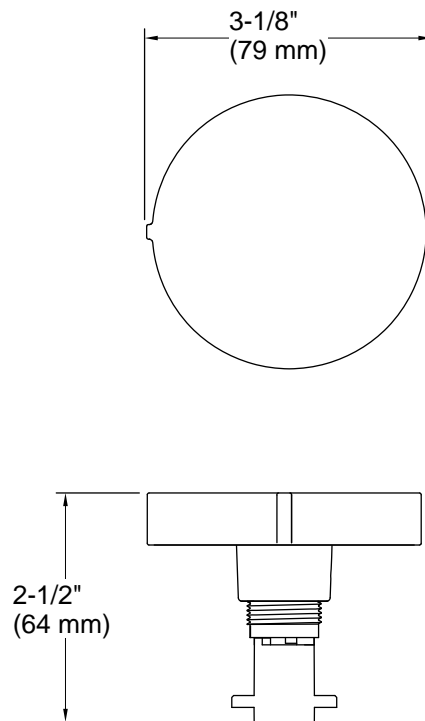

Features

- Handle designed to complement contemporary bathroom decor
- Trim can be easily replaced when the design or finish needs updating
- Smooth, rotary turn operation
- Box includes handle, stopper, decorative flange with flange nut, overflow escutcheon, and alignment tool
- Not required for pressure testing the rough drain

Technical Information

All product dimensions are nominal.

Material: Metal

Notes

Install this product according to the installation guide.