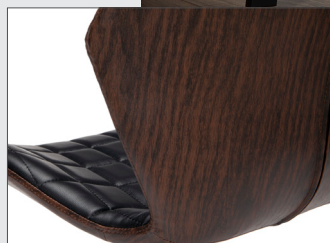

## Bonded Leather Task Chair

### Sharp Designer Woodgrain Look

Mimics the look of wood at a fraction of the cost

### Stitched Bonded Leather

In a grid pattern that adds to its unique designer look

### Advanced Seat Foam

Provides a comfortable sit

- Stylized single-piece seat frame
- Easy assembly
- Waterfall seat edge
- Chrome five-star base
- Pneumatic seat height adjustment from 17.9" to 21.9"
- 275 lb Weight Capacity
- Backed by the OFM Limited Lifetime Warranty