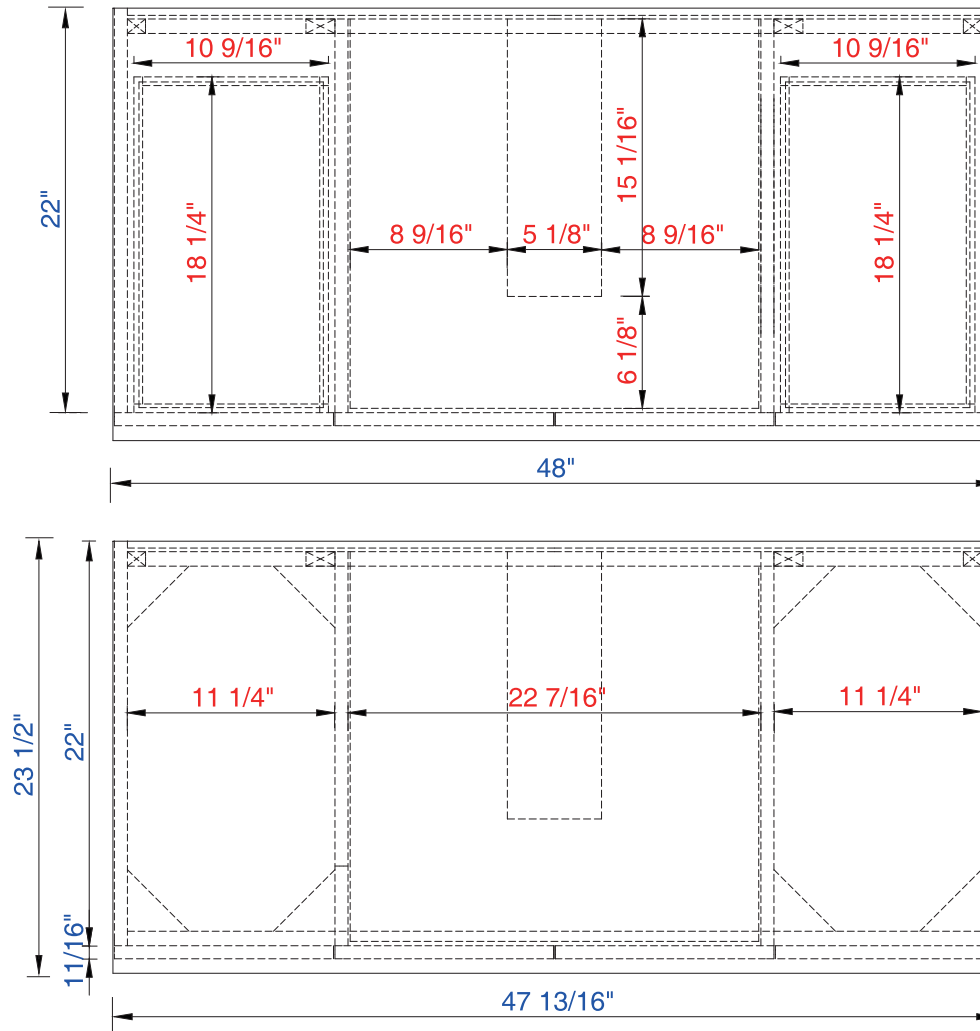

48"

Item Number:

860-V48-CFO
860-V48-SOK

JAMES MARTIN

VANITIES™

Sonoma 48" Single Vanity

Diagrams with Dimensions
page 02 of 03

NOTE ONE: Countertops are not shown in these diagrams. (Cabinet Only)

NOTE TWO: Internal Shelves (Shown) are designed to align with sinks in James Martin's Optional Countertops. Customers' own countertops and sinks may align differently, and modification may be required. Please consult our website for Countertop Diagrams: www.jamesmartinvanities.com