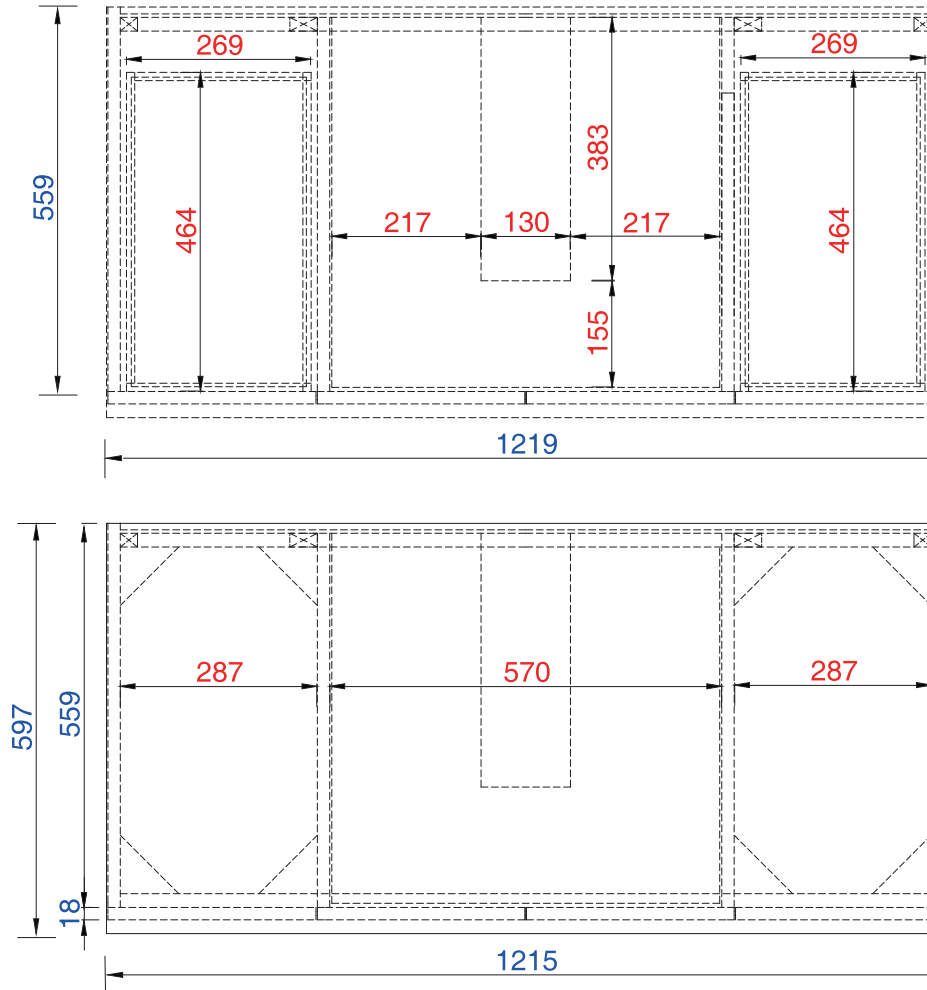

48"

Item Number:

JAMES MARTIN

Sonoma 48" Single Vanity

860-V48-CFO
860-V48-SOK

VANITIES™

Diagrams with Dimensions
page 01 of 03

NOTE ONE: Countertops are not shown in these diagrams. (Cabinet Only)

1219mm

Item Number:

860-V48-CFO
860-V48-SOK

JAMES MARTIN

VANITIES™

Sonoma 1219mm Single Vanity

Diagrams with Dimensions
page 02 of 03

NOTE ONE: Countertops are not shown in these diagrams. (Cabinet Only)

NOTE TWO: Internal Shelves (Shown) are designed to align with sinks in James Martin's Optional Countertops. Customers' own countertops and sinks may align differently, and modification may be required. Please consult our website for Countertop Diagrams: www.jamesmartinvanities.com

1219mm

Item Number:

860-V48-CFO
860-V48-SOK

JAMES MARTIN

VANITIES™

Sonoma 1219mm Single Vanity

Diagrams with Dimensions
page 03 of 03

NOTE ONE: Countertops are not shown in these diagrams. (Cabinet Only)