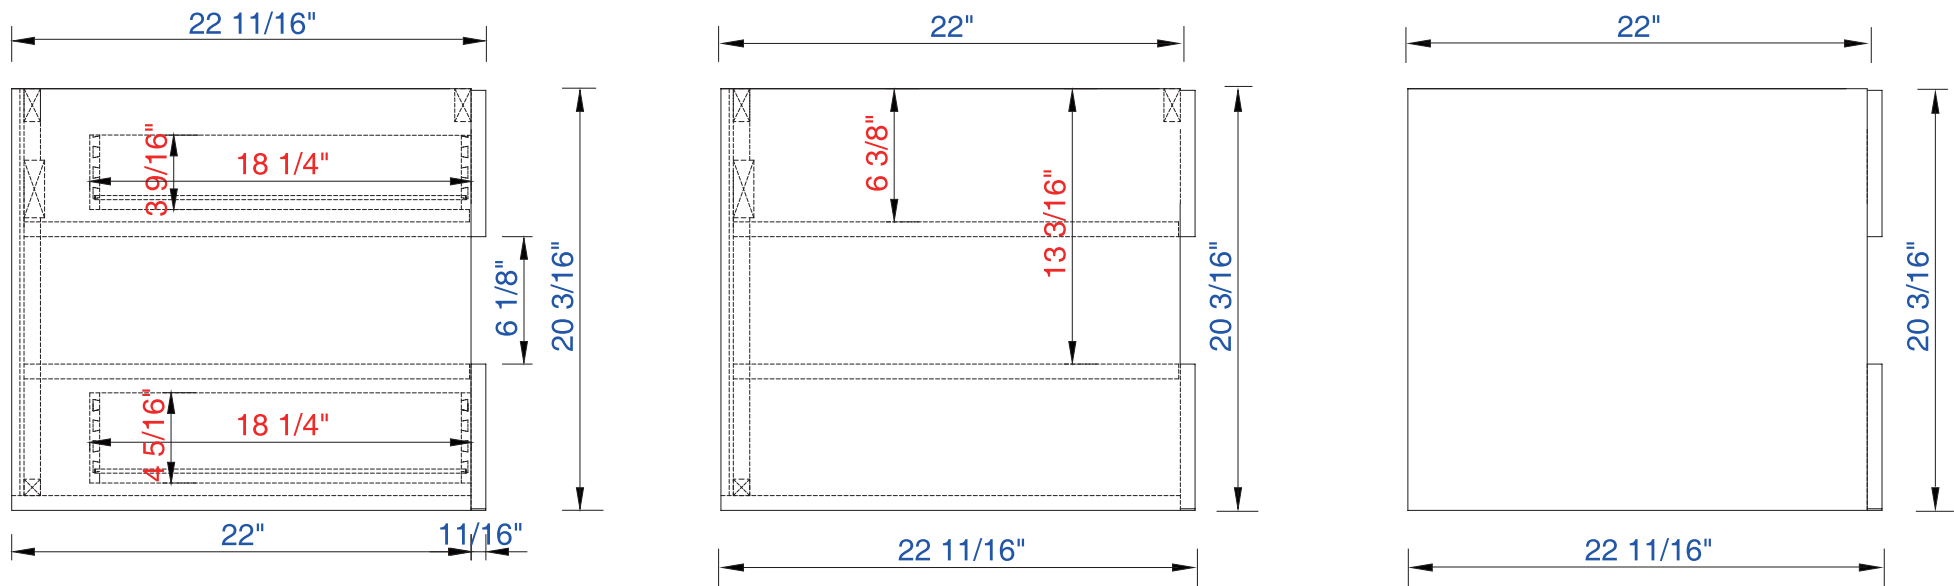

48"

Item Number:

JAMES MARTIN

Sonoma 48" Single Vanity

860-V48-CFO
860-V48-SOK

VANITIES™

Diagrams with Dimensions
page 01 of 03

NOTE ONE: Countertops are not shown in these diagrams. (Cabinet Only)

Diagrams with Dimensions
page 02 of 03

NOTE ONE: Countertops are not shown in these diagrams. (Cabinet Only)

NOTE TWO: Internal Shelves (Shown) are designed to align with sinks in James Martin's Optional Countertops. Customers' own countertops and sinks may align differently, and modification may be required. Please consult our website for Countertop Diagrams: www.jamesmartinvanities.com

48"

Item Number:

860-V48-CFO
860-V48-SOK

JAMES MARTIN

VANITIES™

Sonoma 48" Single Vanity

Diagrams with Dimensions
page 03 of 03

NOTE ONE: Countertops are not shown in these diagrams. (Cabinet Only)

1219mm

Item Number:

860-V48-CFO
860-V48-SOK

JAMES MARTIN

VANITIES™

Sonoma 1219mm Single Vanity

Diagrams with Dimensions
page 02 of 03

NOTE ONE: Countertops are not shown in these diagrams. (Cabinet Only)