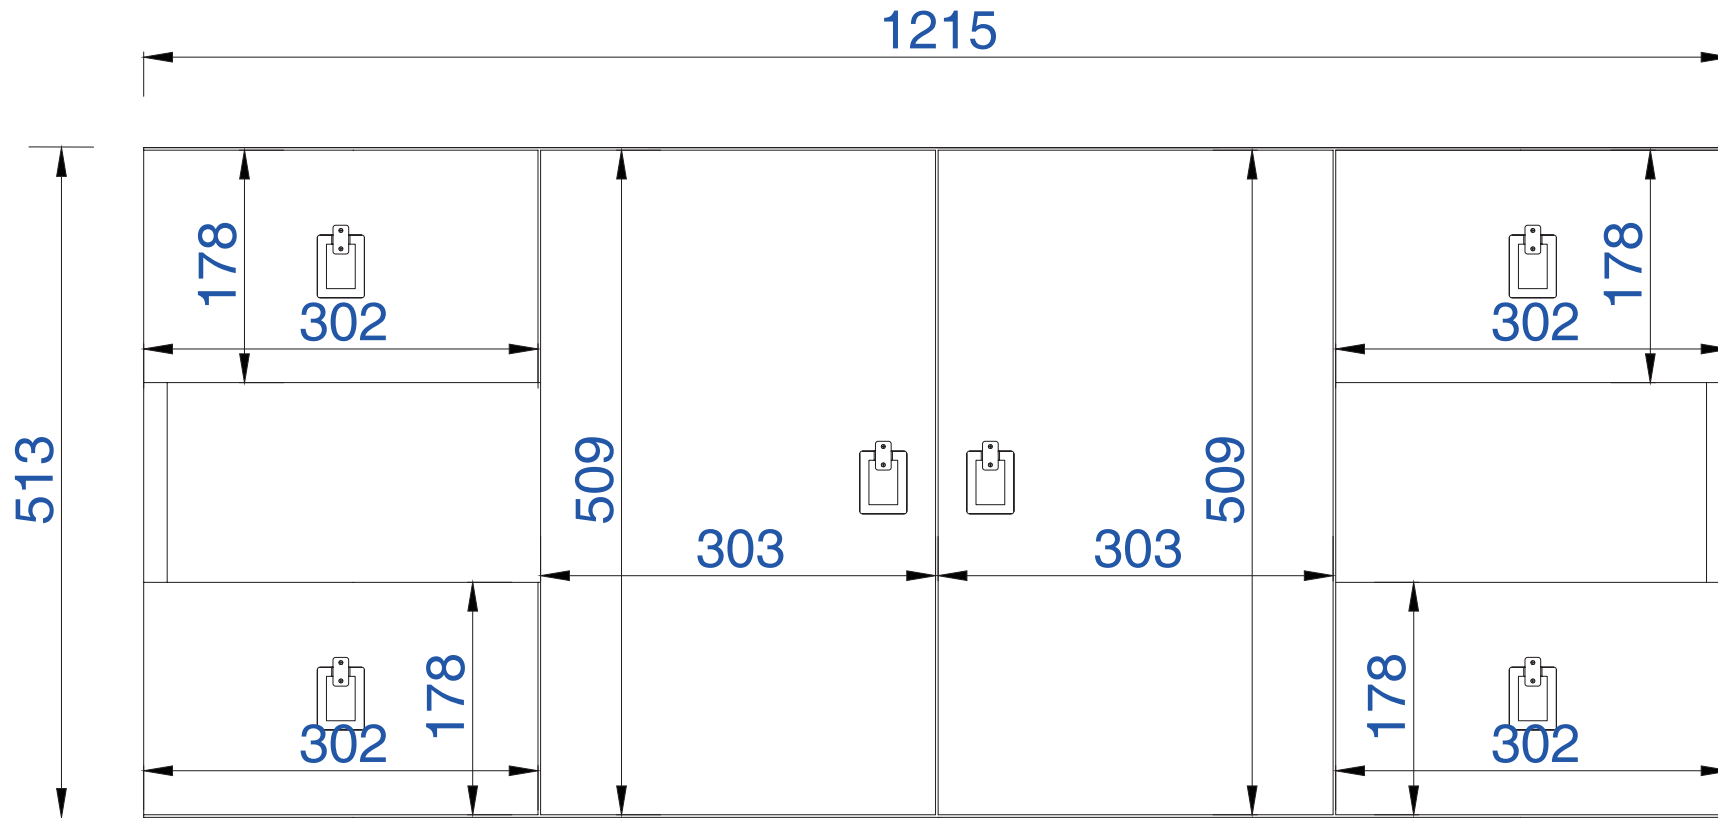

1219mm

Item Number:

860-V48-CFO
860-V48-SOK

JAMES MARTIN

VANITIES™

Sonoma 1219mm Single Vanity

Diagrams with Dimensions
page 01 of 03

NOTE ONE: Countertops are not shown in these diagrams. (Cabinet Only)

NOTE TWO: This vanity does not have a Backsplash.

Please consult our website for Countertop Diagrams: www.jamesmartinvanities.com