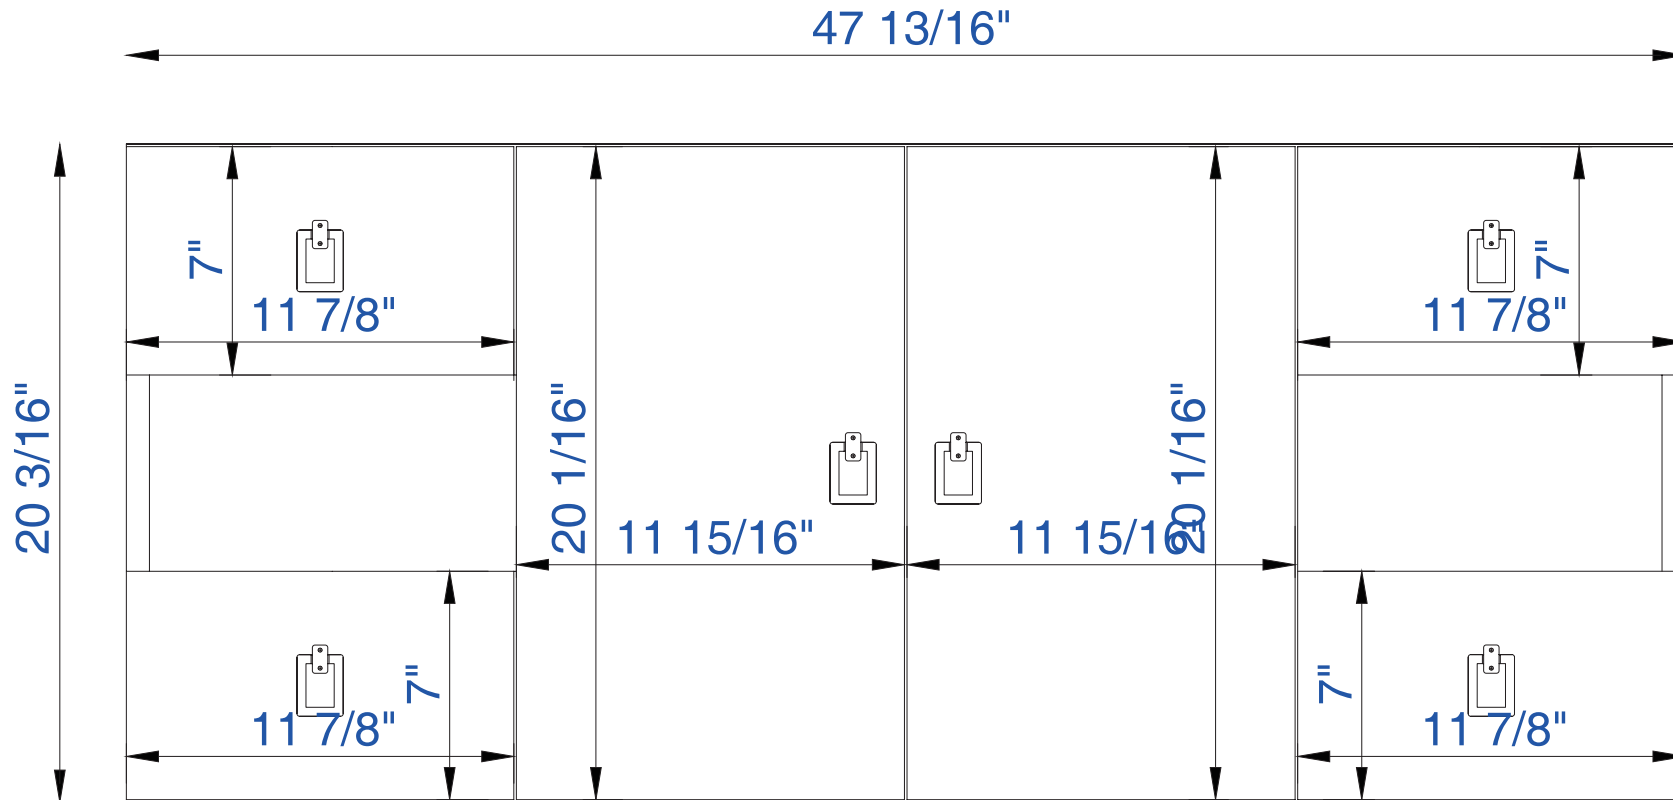

48"

Item Number:

JAMES MARTIN

Sonoma 48" Single Vanity

860-V48-CFO
860-V48-SOK

VANITIES™

Diagrams with Dimensions
page 01 of 03

NOTE ONE: Countertops are not shown in these diagrams. (Cabinet Only)

48"

Item Number:

860-V48-CFO
860-V48-SOK

JAMES MARTIN

VANITIES™

Sonoma 48" Single Vanity

Diagrams with Dimensions
page 03 of 03

NOTE ONE: Countertops are not shown in these diagrams. (Cabinet Only)

1219mm

Item Number:

860-V48-CFO
860-V48-SOK

JAMES MARTIN

VANITIES™

Sonoma 1219mm Single Vanity

Diagrams with Dimensions
page 02 of 03

NOTE ONE: Countertops are not shown in these diagrams. (Cabinet Only)

1219mm

Item Number:

860-V48-CFO
860-V48-SOK

JAMES MARTIN

VANITIES™

Sonoma 1219mm Single Vanity

Diagrams with Dimensions
page 03 of 03

NOTE ONE: Countertops are not shown in these diagrams. (Cabinet Only)