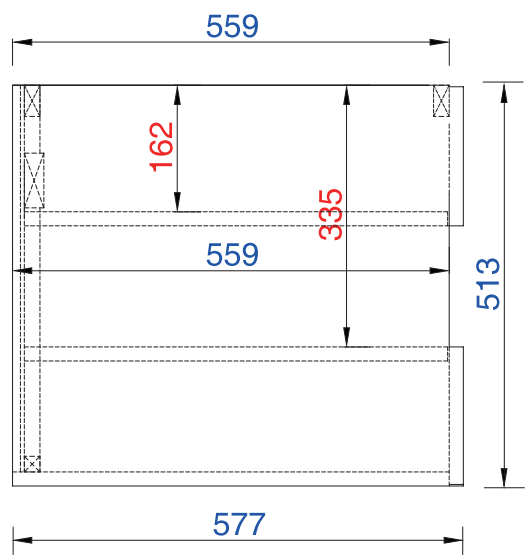

48"

Item Number:

860-V48-CFO
860-V48-SOK

JAMES MARTIN

VANITIES™

Sonoma 48" Single Vanity

Diagrams with Dimensions
page 03 of 03

NOTE ONE: Countertops are not shown in these diagrams. (Cabinet Only)

1219mm

Item Number:

860-V48-CFO
860-V48-SOK

JAMES MARTIN

VANITIES™

Sonoma 1219mm Single Vanity

Diagrams with Dimensions
page 02 of 03

NOTE ONE: Countertops are not shown in these diagrams. (Cabinet Only)

NOTE TWO: Internal Shelves (Shown) are designed to align with sinks in James Martin's Optional Countertops. Customers' own countertops and sinks may align differently, and modification may be required. Please consult our website for Countertop Diagrams: www.jamesmartinvanities.com

1219mm

Item Number:

860-V48-CFO
860-V48-SOK

JAMES MARTIN

VANITIES™

Sonoma 1219mm Single Vanity

Diagrams with Dimensions
page 03 of 03

NOTE ONE: Countertops are not shown in these diagrams. (Cabinet Only)