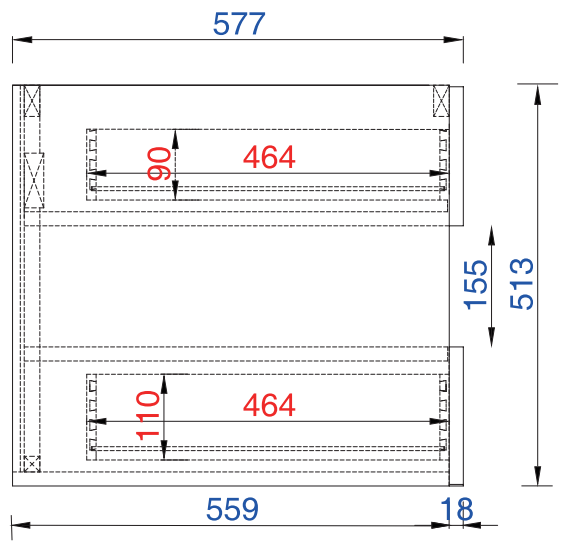

48"

Item Number:

860-V48-CFO
860-V48-SOK

JAMES MARTIN

VANITIES™

Sonoma 48" Single Vanity

Diagrams with Dimensions
page 03 of 03

NOTE ONE: Countertops are not shown in these diagrams. (Cabinet Only)

1219mm

Item Number:

860-V48-CFO
860-V48-SOK

JAMES MARTIN

VANITIES™

Sonoma 1219mm Single Vanity

Diagrams with Dimensions
page 02 of 03

NOTE ONE: Countertops are not shown in these diagrams. (Cabinet Only)

NOTE TWO: Internal Shelves (Shown) are designed to align with sinks in James Martin's Optional Countertops. Customers' own countertops and sinks may align differently, and modification may be required. Please consult our website for Countertop Diagrams: www.jamesmartinvanities.com

1219mm

Item Number:

860-V48-CFO
860-V48-SOK

JAMES MARTIN

VANITIES™

Sonoma 1219mm Single Vanity

Diagrams with Dimensions
page 03 of 03

NOTE ONE: Countertops are not shown in these diagrams. (Cabinet Only)