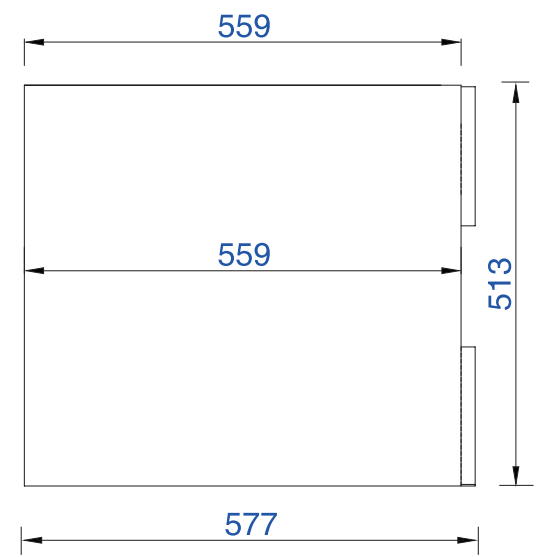

48"

Item Number:

JAMES MARTIN

Sonoma 48" Single Vanity

860-V48-CFO
860-V48-SOK

VANITIES™

Diagrams with Dimensions
page 01 of 03

NOTE ONE: Countertops are not shown in these diagrams. (Cabinet Only)

1219mm

Item Number:

860-V48-CFO
860-V48-SOK

JAMES MARTIN

VANITIES™

Sonoma 1219mm Single Vanity

Diagrams with Dimensions
page 02 of 03

NOTE ONE: Countertops are not shown in these diagrams. (Cabinet Only)

NOTE TWO: Internal Shelves (Shown) are designed to align with sinks in James Martin's Optional Countertops. Customers' own countertops and sinks may align differently, and modification may be required. Please consult our website for Countertop Diagrams: www.jamesmartinvanities.com

1219mm

Item Number:

860-V48-CFO
860-V48-SOK

JAMES MARTIN

VANITIES™

Sonoma 1219mm Single Vanity

Diagrams with Dimensions
page 03 of 03

NOTE ONE: Countertops are not shown in these diagrams. (Cabinet Only)