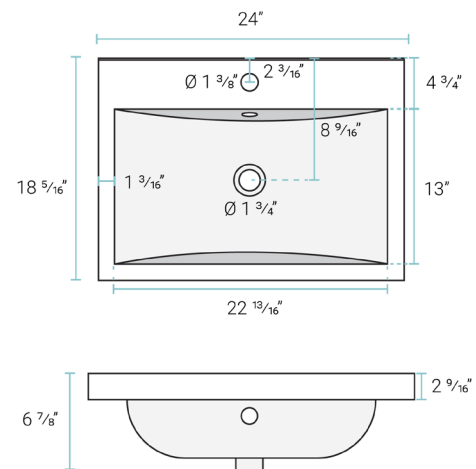

Required Parts (sold separately):

- Sink Drain
- Drain Trap
- Faucet
- Water Supply Lines