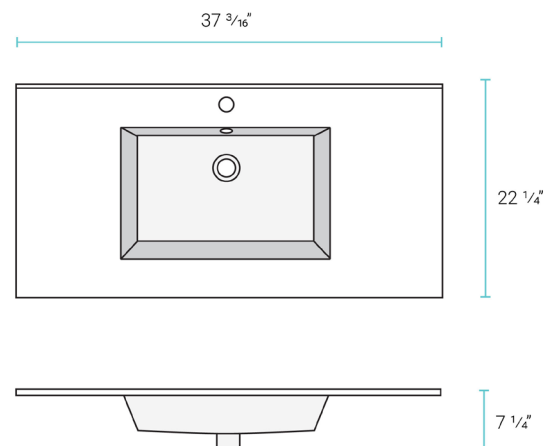

Compatible Parts (sold separately):

- Pop-Up Drain w/ Overflow: SM-PD23 *
- Swiss Madison Bathroom Faucets *

* Style and color options available