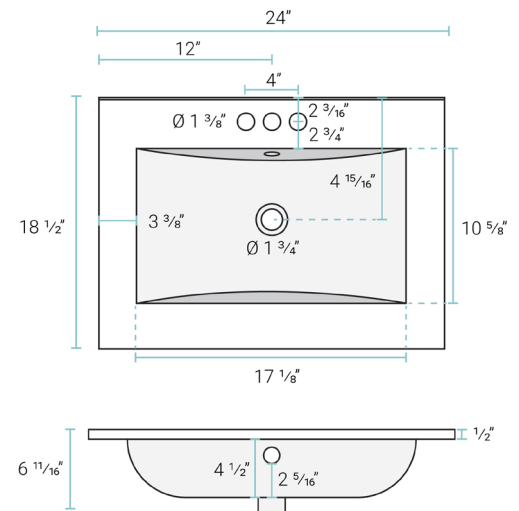

Installation:

- Vanity top

Colors & Finishes:

- White: SM-VT324
- Matte Black: SM-VT324MB

Specifications:

- N.W: 36.31 lb.
- L: 24" x W: 18 1/2" x H: 6 11/16"
- Inner Sink: 17 1/8" x W: 10 5/8" x H 4 1/2"
- Basin Depth: 4 1/2"

- Sleek, rectangular design
- Glazed ceramic
- Chrome-finish overflow
- Standard centerset faucet holes
- Standard 1 3/4" drain hole

Installation:

- Vanity top

Colors & Finishes:

- White: SM-VT324-3
- Matte Black: SM-VT324-3MB

Specifications:

- N.W: 29.7 lb.
- L: 24" x W: 18 1/2" x H: 6 11/16"
- Inner Sink: 17 1/8" x W: 10 5/8" x H 4 1/2"
- Basin Depth: 4 1/2"

Required Parts (sold separately):

- Sink Drain *
- Drain Trap *
- Faucet *
- Water Supply Lines
- * Sold by Swiss Madison

Colors & Finishes:

- White: SM-BVP18S

Specifications:

- N.W: 19.84 lb.
- L: 18 1/8" x W: 18 1/8" x H: 7 1/2"
- Inner Sink: 13 3/8" x W: 10 5/8" x H 5 1/2"
- Basin Depth: 5 1/2"

Required Parts (sold separately):