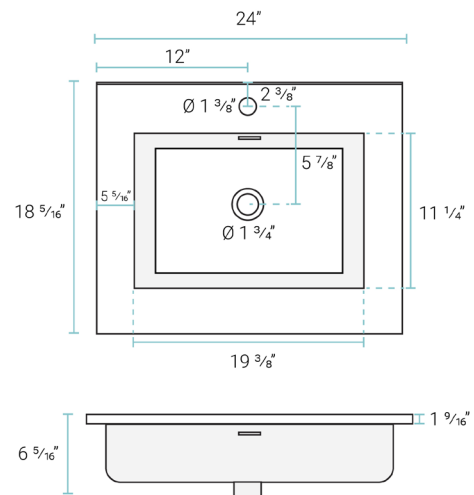

Required Parts (sold separately):

- Sink Drain
- Drain Trap
- Faucet
- Water Supply Lines