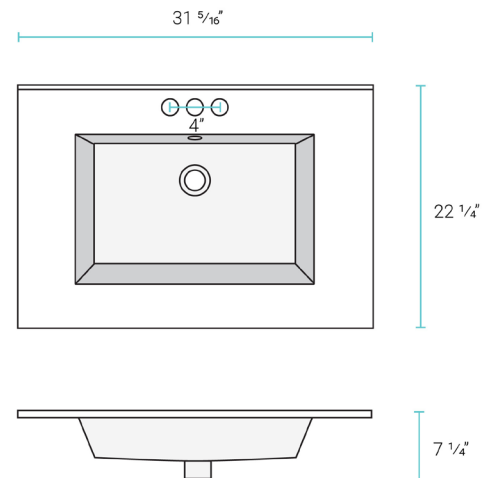

Specifications:

- N.W: 40.0 lb.
- L: 31 5/16" x W: 22 1/4" x H: 7 1/4"
- Basin Depth: 5 1/8"

Included Parts:

- Vanity Top Sink: SM-VT328-3

Compatible Parts (sold separately):

- Pop-Up Drain w/ Overflow: SM-PD23 *