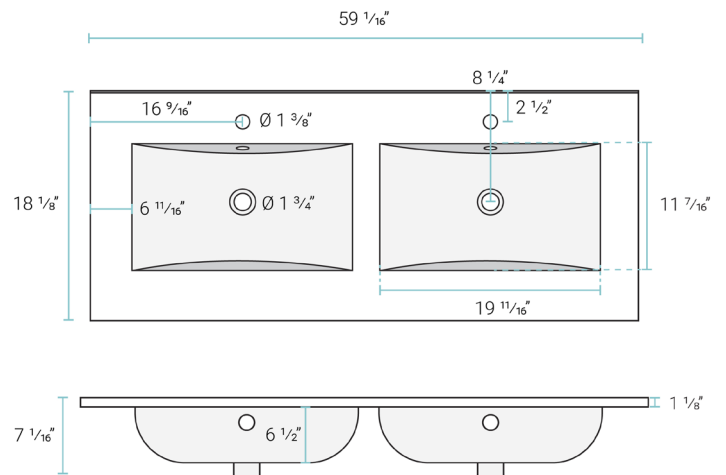

Required Parts (sold separately):

- Sink Drain
- Drain Trap
- Faucet
- Water Supply Lines