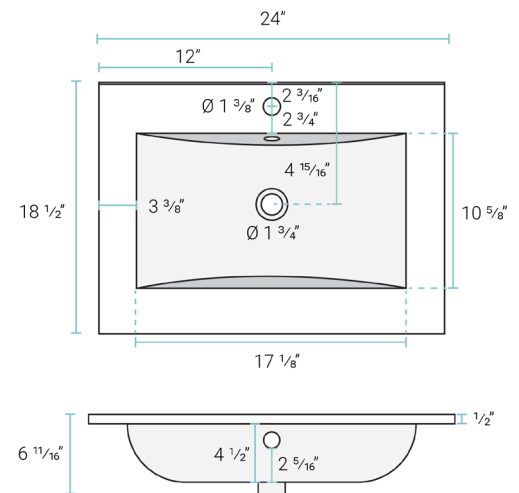

Required Parts (sold separately):

- Sink Drain
- Drain Trap
- Faucet
- Water Supply Lines