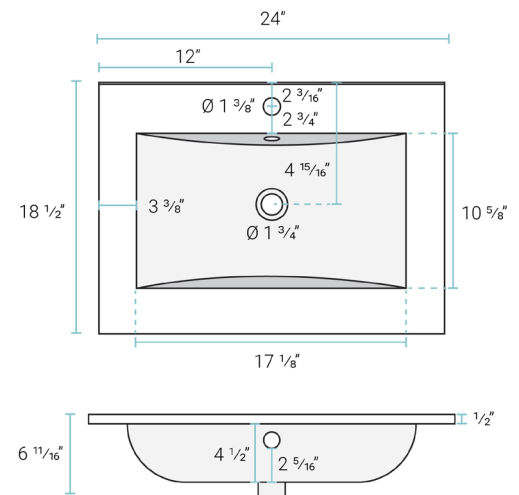

Required Parts (sold separately):

- Sink Drain *
- Drain Trap *
- Faucet *
- Water Supply Lines

* Sold by Swiss Madison