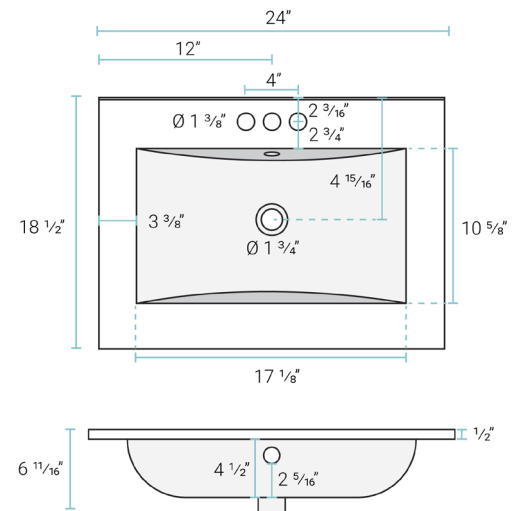

Installation:

- Vanity top

Colors & Finishes:

- White: SM-BVP60

Specifications:

- N.W: 48.06 lb.
- L: 47 9/16" x W: 18 5/16" x H: 7 1/16"
- Inner Sink: 19 11/16" x W: 10 7/16" x H 5 1/2"
- Basin Depth: 5 1/2"

Installation:

- Vanity top

Colors & Finishes:

- White: SM-VT324-3
- Matte Black: SM-VT324-3MB

Specifications:

- N.W: 29.7 lb.
- L: 24" x W: 18 1/2" x H: 6 11/16"
- Inner Sink: 17 1/8" x W: 10 5/8" x H 4 1/2"
- Basin Depth: 4 1/2"

Required Parts (sold separately):

- Sink Drain
- Drain Trap
- Faucet
- Water Supply Lines

Ivy

Vanity Basin

SM-BVP63

Features:

- Sleek, rectangular design
- Glazed ceramic
- Integrated overflow
- Standard 1 3/8" single faucet hole
- Standard 1 3/4" drain hole

Installation:

- Vanity top

Colors & Finishes:

- White: SM-BVP63

Specifications:

- N.W: 30 lb.
- L: 24" x W: 18 5/16" x H: 6 5/16"
- Inner Sink: 19 15/16" x W: 11 1/4" x H: 4 1/2"
- Basin Depth: 4 1/2"

Required Parts (sold separately):