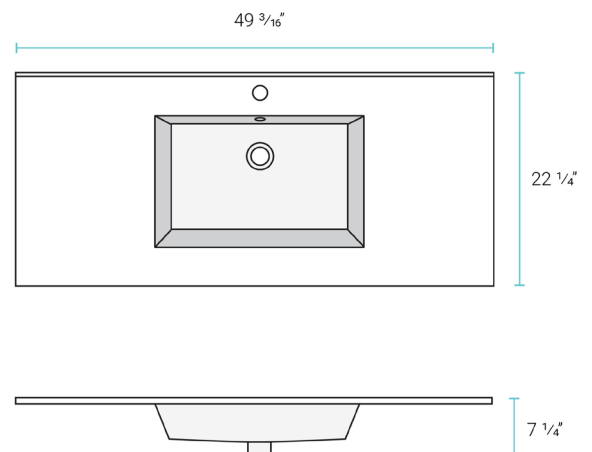

Compatible Parts (sold separately):

1. Pop-Up Drain w/ Overflow: SM-PD23 *
   - Swiss Madison Bathroom Faucets *
2. Style and color options available