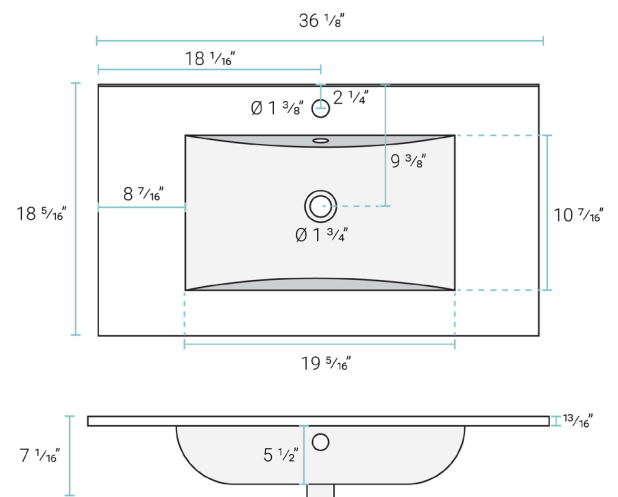

Colors & Finishes:

- White: SM-BVP18S

Specifications:

- N.W: 19.84 lb.
- L: 18 1/8" x W: 18 1/8" x H: 7 1/2"
- Inner Sink: 13 3/8" x W: 10 5/8" x H 5 1/2"
- Basin Depth: 5 1/2"

Required Parts (sold separately):

Installation:

- Vanity top

Colors & Finishes:

- White: SM-BVP36

Specifications:

- N.W: 33.95 lb.
- L: 36 1/8" x W: 18 5/16" x H: 7 1/16"
- Inner Sink: 19 5/16" x W: 10 7/16" x H 5 1/2"
- Basin Depth: 5 1/2"

Required Parts (sold separately):

- Sink Drain *
- Drain Trap *
- Faucet *
- Water Supply Lines

* Sold by Swiss Madison

Bathroom Sink

Vanity Top

SM-BVP60

Features:

- Sleek, rectangular design
- Glazed ceramic
- Chrome-finish overflow
- Standard 1 3/8" single faucet hole
- Standard 1 3/4" drain hole

Installation:

- Vanity top

Colors & Finishes:

- White: SM-BVP60

Specifications:

- N.W: 48.06 lb.
- L: 47 9/16" x W: 18 5/16" x H: 7 1/16"
- Inner Sink: 19 11/16" x W: 10 7/16" x H 5 1/2"
- Basin Depth: 5 1/2"