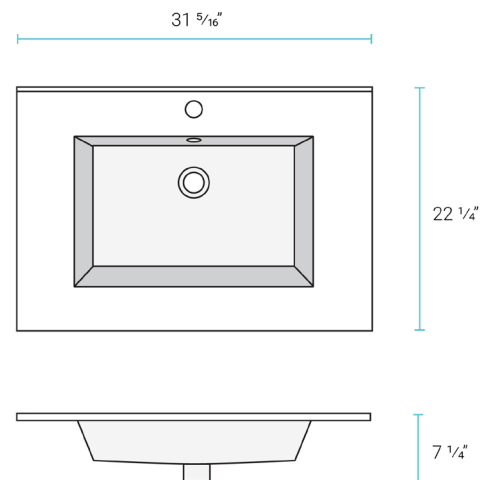

Compatible Parts (sold separately):

- Pop-Up Drain w/ Overflow: SM-PD23 *
- Swiss Madison Bathroom Faucets *

* Style and color options available