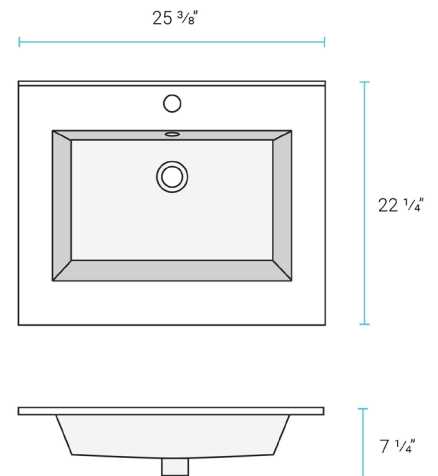

Specifications:

- N.W: 29.7 lb.
- L: 24" x W: 18 1/2" x H: 6 11/16"
- Inner Sink: 17 1/8" x W: 10 5/8" x H 4 1/2"
- Basin Depth: 4 1/2"

Required Parts (sold separately):

- Sink Drain *
- Drain Trap *
- Faucet *
- Water Supply Lines
- * Sold by Swiss Madison

- Vanity top

Colors & Finishes:

- White: SM-VT327

Specifications:

- N.W: 32.0 lb.
- L: 25 $\frac{3}{8}$ " x W: 22 $\frac{1}{4}$ " x H: 7 $\frac{1}{4}$ "
- Basin Depth: 5 $\frac{1}{8}$ "

Included Parts:

- Vanity Top Sink: SM-VT327

Compatible Parts (sold separately):

- Pop-Up Drain w/ Overflow: SM-PD23 *
- Swiss Madison Bathroom Faucets *

* Style and color options available

Voltaire

Vanity Top Sink

SM-VT327-3

Features:

- Sleek, rectangular design
- Glazed ceramic
- Chrome-finish overflow
- Standard centerset faucet holes
- Standard 1 3/4" drain hole

Installation:

- Vanity top

Colors & Finishes:

- White: SM-VT224

Specifications:

- N.W: 23.15 lb.
- L: 24" x W: 18 5/16" x H: 6 11/16"
- Inner Sink: L: 17 5/16" x W: 10 7/16" x H: 5 7/8"
- Basin Depth: 4 1/2"