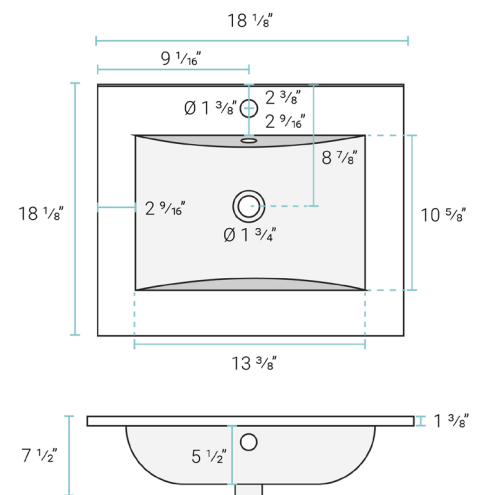

Colors & Finishes:

- White: SM-BVP18S

Specifications:

- N.W: 19.84 lb.
- L: 18 1/8" x W: 18 1/8" x H: 7 1/2"
- Inner Sink: 13 3/8" x W: 10 5/8" x H 5 1/2"
- Basin Depth: 5 1/2"

Required Parts (sold separately):

- Sink Drain *
- Drain Trap *
- Faucet *
- Water Supply Lines

* Sold by Swiss Madison

Bathroom Sink

Vanity Top

SM-BVP36

Swiss Madison®
well made forever

Features:

- Sleek, rectangular design
- Glazed ceramic
- Chrome-finish overflow
- Standard 1 3/8" single faucet hole
- Standard 1 3/4" drain hole

Installation:

- Vanity top

Colors & Finishes:

- White: SM-BVP36

Specifications:

- N.W: 33.95 lb.
- L: 36 1/8" x W: 18 5/16" x H: 7 1/16"
- Inner Sink: 19 5/16" x W: 10 7/16" x H 5 1/2"
- Basin Depth: 5 1/2"

Installation:

- Vanity top

Colors & Finishes:

- White: SM-BVP60

Specifications:

- N.W: 48.06 lb.
- L: 47 9/16" x W: 18 5/16" x H: 7 1/16"
- Inner Sink: 19 11/16" x W: 10 7/16" x H 5 1/2"
- Basin Depth: 5 1/2"