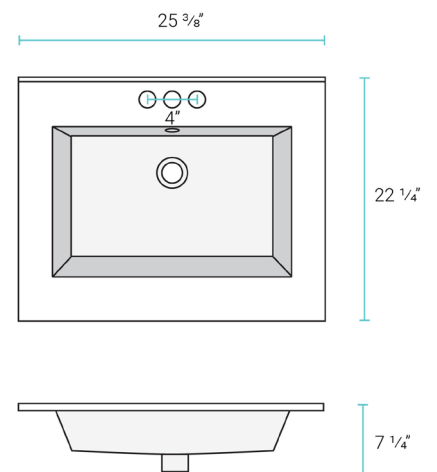

Installation:

- Vanity top

Colors & Finishes:

- White: SM-VT327-3

Specifications:

- N.W: 32.0 lb.
- L: 25 3/8" x W: 22 1/4" x H: 7 1/4"
- Basin Depth: 5 1/8"

Included Parts:

- Vanity Top Sink: SM-VT327-3

Compatible Parts (sold separately):

- Pop-Up Drain w/ Overflow: SM-PD23 *

Voltaire

Vanity Top Sink

SM-VT328

Features:

- Sleek, rectangular design
- Glazed ceramic
- Chrome-finish overflow
- Standard 1 $\frac{3}{8}$ " single faucet hole
- Standard 1 $\frac{3}{4}$ " drain hole

Installation:

- Vanity top

Colors & Finishes:

- White: SM-VT224

Specifications:

- N.W: 23.15 lb.
- L: 24" x W: 18 5/16" x H: 6 11/16"
- Inner Sink: L: 17 5/16" x W: 10 7/16" x H: 5 7/8"
- Basin Depth: 4 1/2"