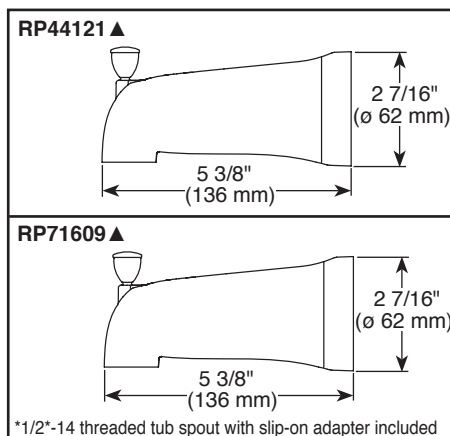

▲ Designate proper finish suffix

Delta reserves the right (1) to make changes in specifications and materials, and (2) to change or discontinue models, both without notice or obligation. Dimensions are for reference only. See current full-line price book or www.deltafaucet.com for finish options and product availability.