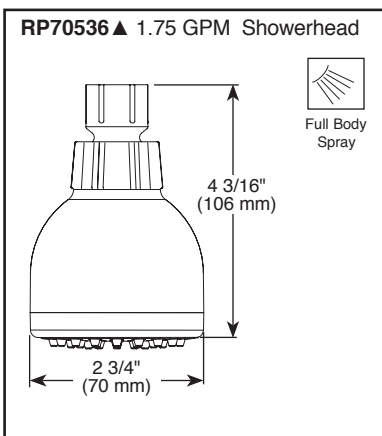

▲ Designate proper finish suffix

Delta reserves the right (1) to make changes in specifications and materials, and (2) to change or discontinue models, both without notice or obligation. Dimensions are for reference only. See current full-line price book or www.deltafaucet.com for finish options and product availability.