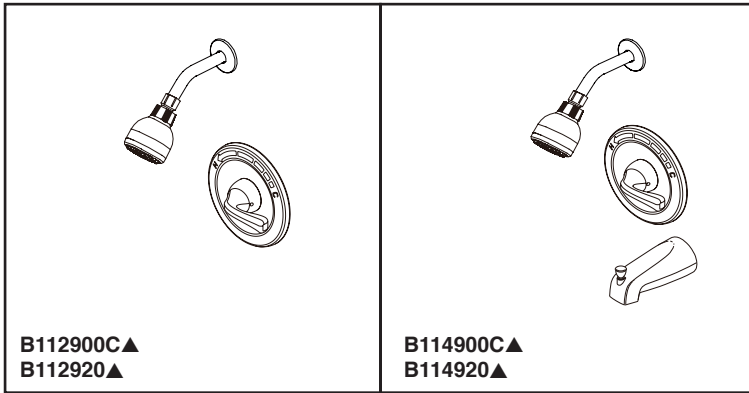

STANDARD SPECIFICATIONS:

- Maintains a balanced pressure of hot and cold water even when a valve is turned on or off elsewhere in the system.
- Back-to-back installation capability.
- Solid brass forged body.
- Temperature only controlled with handle.
- Field adjustable to limit handle rotation into hot water zone.
- 120° maximum handle rotation.
- All parts replaceable from the front of the valve.
- Shower head maximum flow rate 1.75 gpm @ 80 psi, 6.6 L/min @ 550 kPa.
- H/C etched temperature indicators on escutcheon.
- Pull-up tub spout. Spout connection via 1/2" NPT iron pipe thread, 1/2" copper tube soldering connection, or slip-on connection with included set screw.

WARRANTY

- Parts and Finish - Lifetime limited warranty; or for commercial purchasers, 10 years for multi-family residential (apartments and condominiums) and 5 years for all other commercial uses, in each case from the date of purchase.
- Electronic Parts and Batteries (if applicable) - 5 years from the date of purchase; or for commercial purchasers, 1 year from the date of purchase. No warranty is provided on batteries.

COMPLIES WITH

- ASME A112.18.1 / CSA B125.1
- ASSE 1016
- ♿ Indicates compliance to ICC/ANSI A117.1 - Valve control only
- EPA WaterSense®

Delta Faucet Company

55 E. 111th Street, Indianapolis, IN 46280
350 South Edgeware Road, St. Thomas, ON N5P 4L1
© 2022 Delta Faucet Company

Submitted Model No.: _____

Specific Features: _____