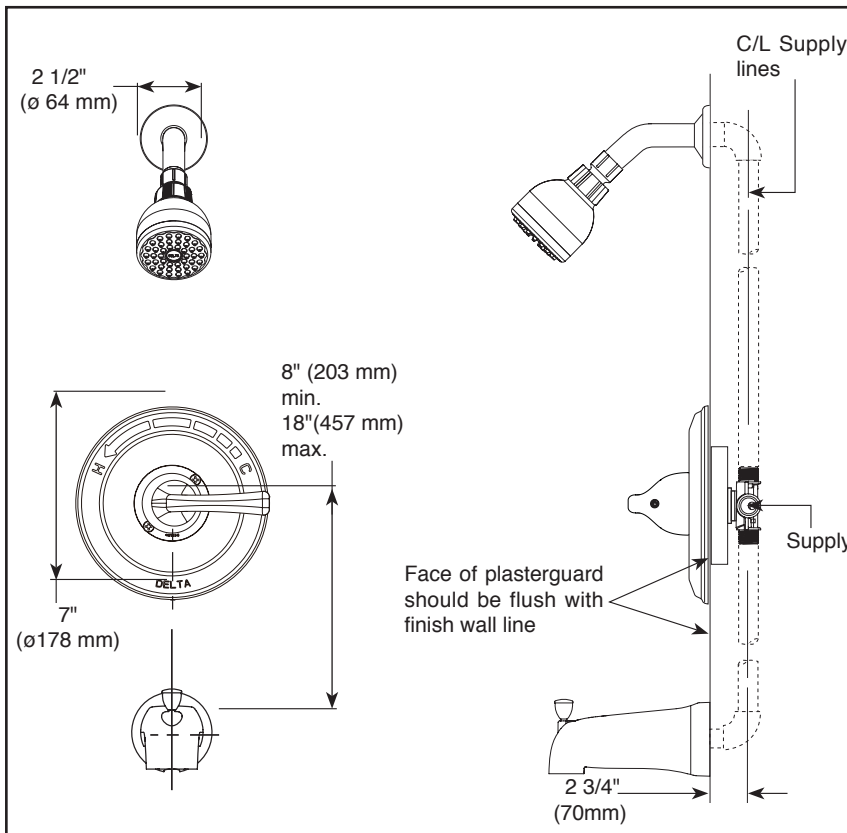

▲ Designate proper finish suffix

Delta reserves the right (1) to make changes in specifications and materials, and (2) to change or discontinue models, both without notice or obligation. Dimensions are for reference only. See current full-line price book or www.deltafaucet.com for finish options and product availability.