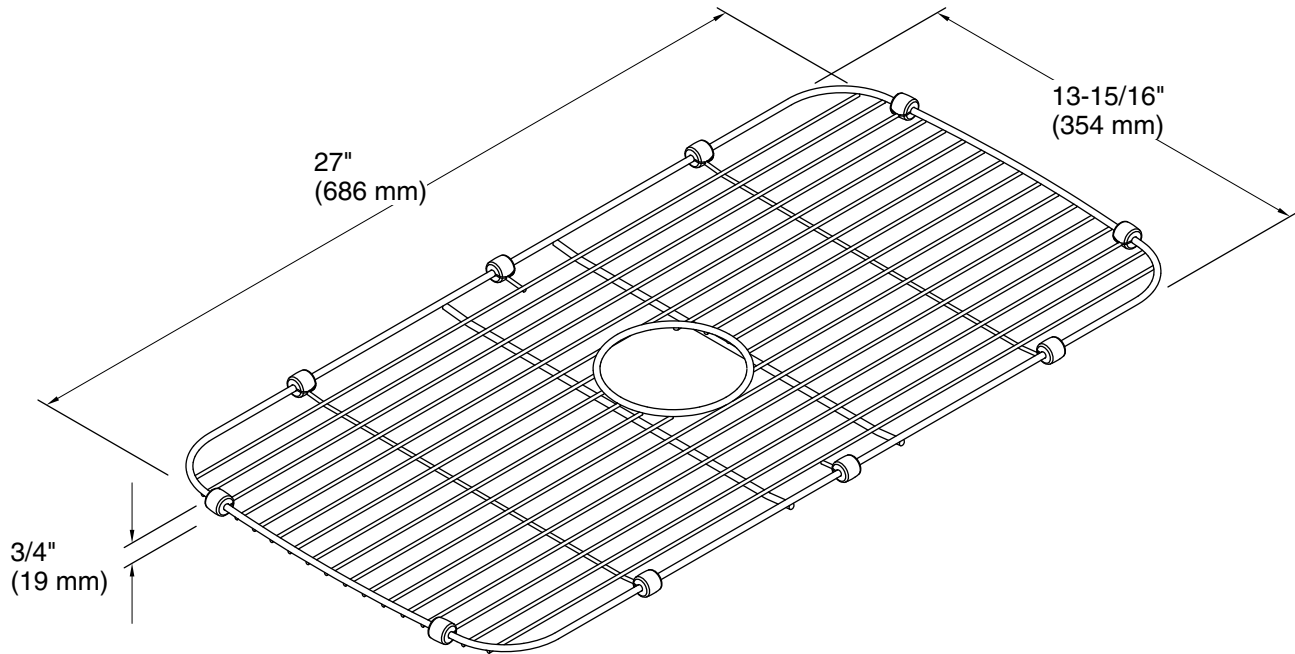

Color	Code	Description
	ST	Stainless Steel

Technical Information

All product dimensions are nominal.

Material: Stainless Steel