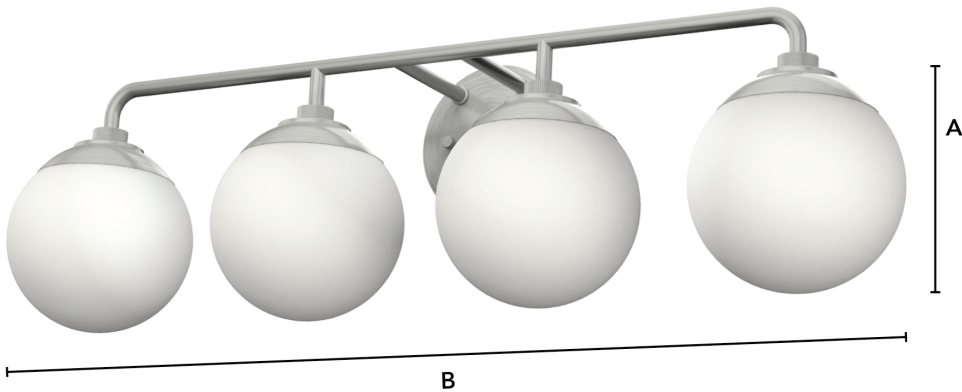

NOTES:

Backplate: Height: 5.25"
Width: 5.25"
Fixture: Overall Height: A - 9"
Overall Width: B - 30"

Projection from Wall: 8" Center of J Box to Top: 2.75" Center of J Box to Bottom: 2.75"

Hepburn 4 Light Vanity

Available Finishes:

Housing Finish	Glass Finish	Item#
Painted Modern Brass	Cased White	19179
Brushed Nickel	Cased White	19180

Product Specifications:

Location Usage: Rated for indoor spaces exposed to humidity
Fixture Height: 9"
Fixture Width: 8"
Overall Max Height: 9"
Overall Min Height: 9"
Downrods/Chain length Included: N/A
Wire Length: 8"
Number of bulbs (not included): 4
Max Wattage per bulb: Maximum wattage 60 per light bulb or equivalent LED bulb
Pictured Bulbs: E26 bulb