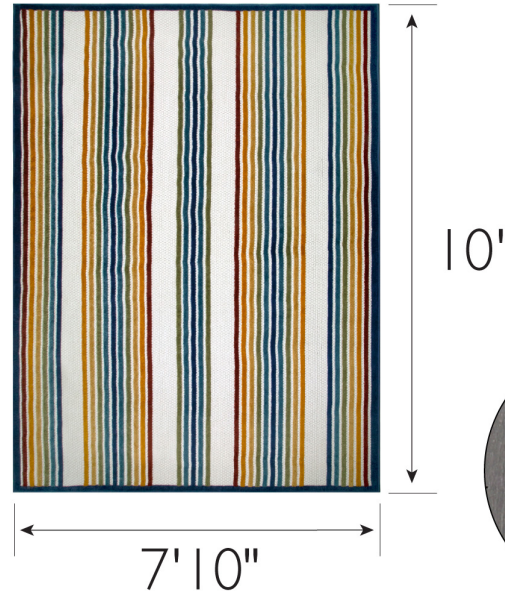

Blithe Indoor/Outdoor Area Rug 7'10" x 10'
Multicolor

0.2" Thick

SPECIFICATIONS

MATERIAL:	Polypropylene	CONSTRUCTION:	Machine Made
BACKING MATERIAL:	Polypropylene	CONSTRUCTION TECHNIQUE:	Power Loom
INDOOR/OUTDOOR:	Indoor/Outdoor Use	REMOVABLE BACKING:	No
SHAPE:	Rectangle	NON-SLIP BACKING:	No
COLOR:	Multicolor	WATER RESISTANT:	Yes
ASSEMBLED DIMENSIONS:	0.2" H x 7'10" W x 10' L	SAFE FOR HEATED FLOORS:	No
ASSEMBLED WEIGHT:	19.37 lbs.	FLAME RETARDANT:	No
PILE HEIGHT:	0.2"	ANTI-MICROBIAL:	No
PILE HEIGHT VARIATION:	Yes		
RUG FRINGE OR TASSLE:	No		
MACHINE WASHABLE:	No		
RUG PAD RECOMMENDED:	Yes		