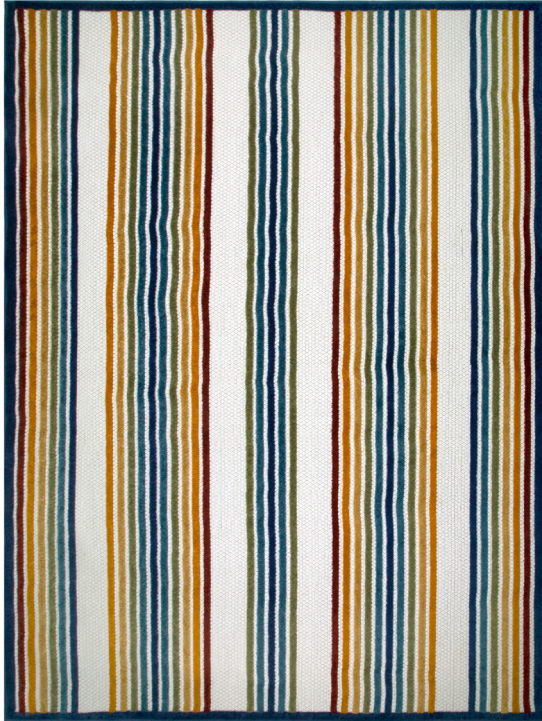

Blithe Indoor/Outdoor Area Rug 7'10" x 10'
Multicolor

0.2" Thick

SPECIFICATIONS

MATERIAL:	Polypropylene	CONSTRUCTION:	Machine Made
BACKING MATERIAL:	Polypropylene	CONSTRUCTION TECHNIQUE:	Power Loom
INDOOR/OUTDOOR:	Indoor/Outdoor Use	REMOVABLE BACKING:	No
SHAPE:	Rectangle	NON-SLIP BACKING:	No
COLOR:	Multicolor	WATER RESISTANT:	Yes
ASSEMBLED DIMENSIONS:	0.2" H x 7'10" W x 10' L	SAFE FOR HEATED FLOORS:	No
ASSEMBLED WEIGHT:	19.37 lbs.	FLAME RETARDANT:	No
PILE HEIGHT:	0.2"	ANTI-MICROBIAL:	No
PILE HEIGHT VARIATION:	Yes		
RUG FRINGE OR TASSLE:	No		
MACHINE WASHABLE:	No		
RUG PAD RECOMMENDED:	Yes		