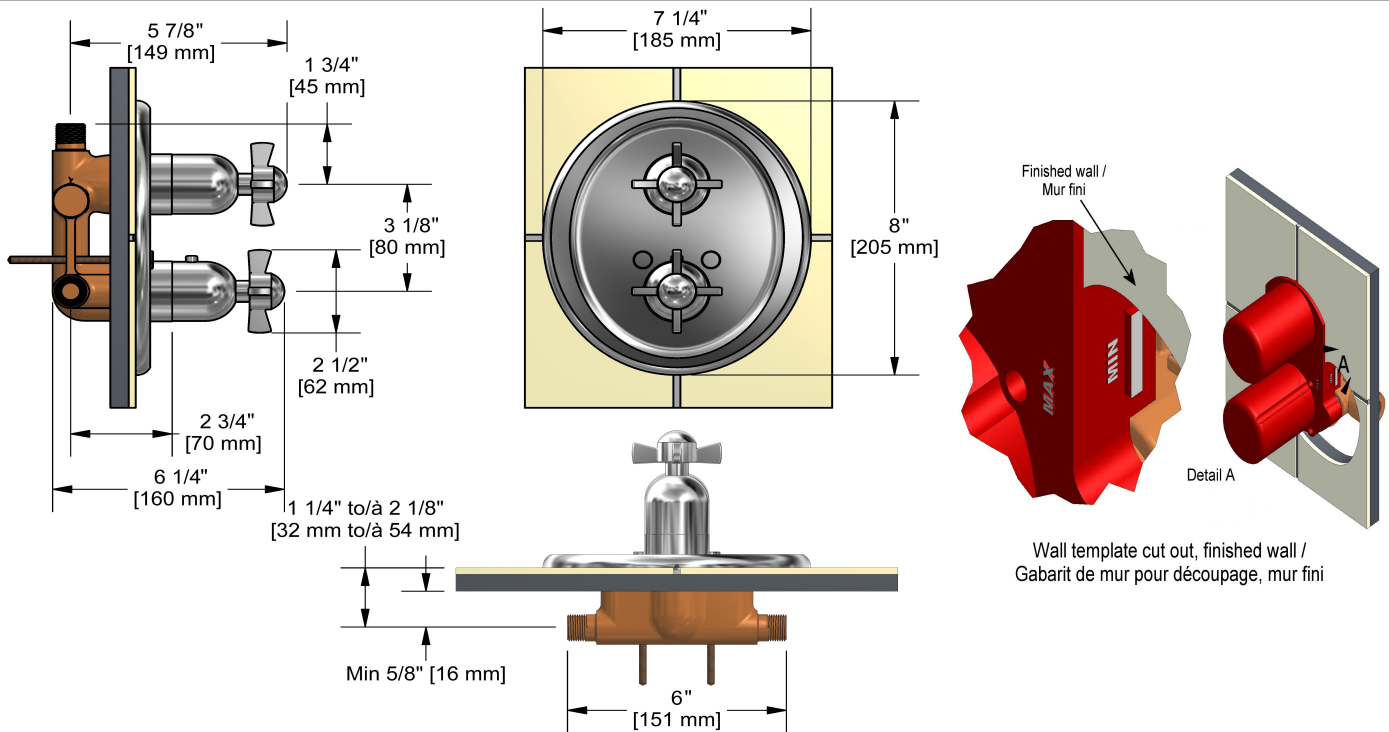

Certifications

- CSA B125.1
- ASME A112.18.1
- ASSE 1016
- CMR248 Approval

UPC®