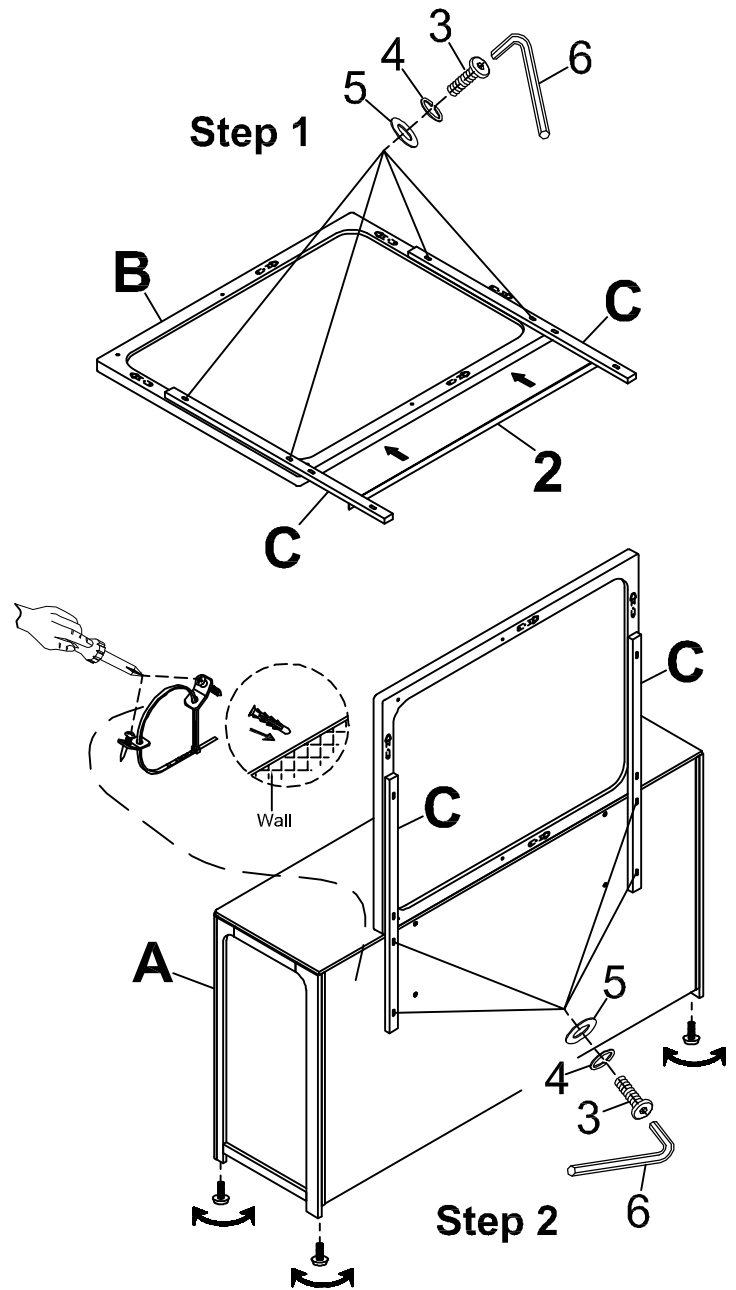

ASSEMBLY INSTRUCTIONS

284120 - 2303

Landscape Mirror

Thank you for purchasing this quality product from A.R.T. Furniture. Be sure to check all packing material for parts which may have come loose inside the carton during shipment. Identify and count all parts and compare with the parts list below.

Note: Some furniture is heavy, it is recommended that two people assembly this item to avoid injury or damage.

No.	Hardware List	Qt.
1	936 x 26mm Short Felt Strip	1
2	1190 x 26mm Long Felt Strip	1
3	1/4" x 1 3/4" Bolt	8
4	1/4" Lock Washer	8
5	1/4" Flat Washer	8
6	4mm Allen	1

No.	PARTS LIST	Qt.
A	Dresser	1
B	Landscape Mirror	1
C	Mirror Support	2