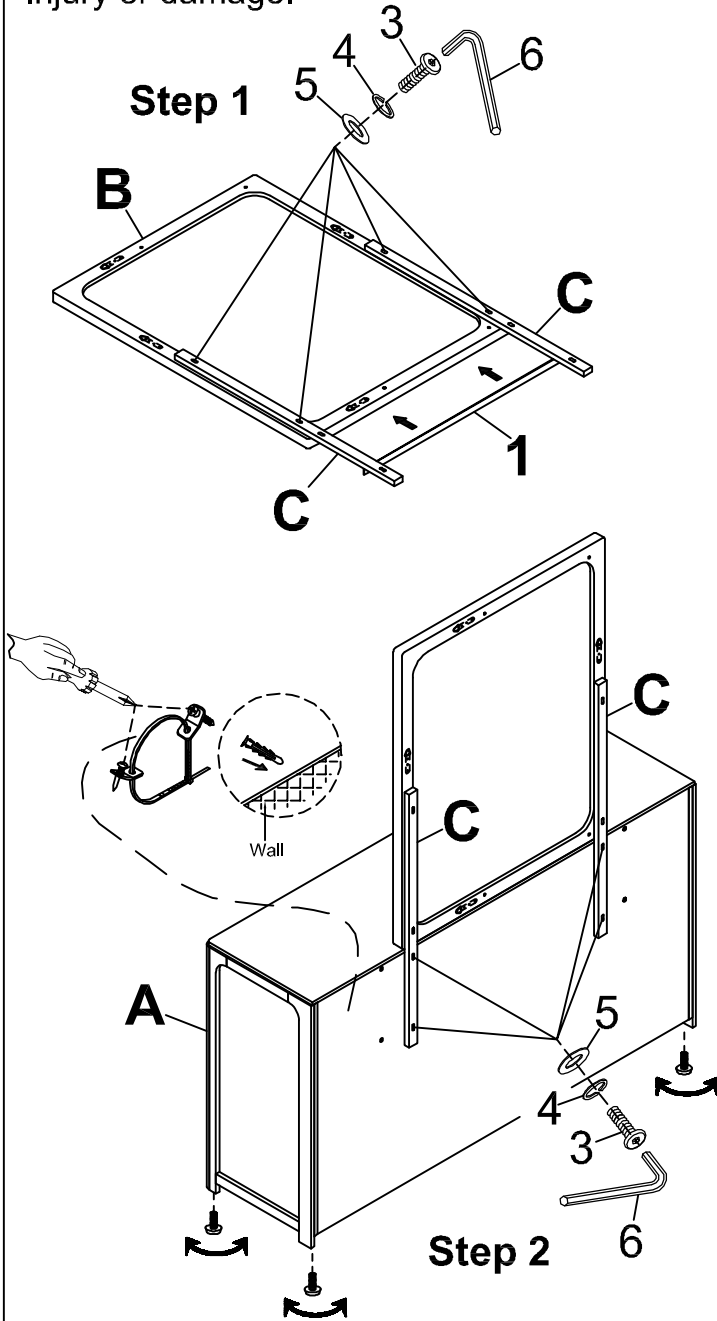

ASSEMBLY INSTRUCTIONS

284120 - 2303

Landscape Mirror

Thank you for purchasing this quality product from A.R.T. Furniture. Be sure to check all packing material for parts which may have come loose inside the carton during shipment. Identify and count all parts and compare with the parts list below.

Note: Some furniture is heavy, it is recommended that two people assembly this item to avoid injury or damage.

No.	Hardware List	Qt.
1	936 x 26mm Short Felt Strip	1
2	1190 x 26mm Long Felt Strip	1
3	1/4" x 1 3/4" Bolt	8
4	1/4" Lock Washer	8
5	1/4" Flat Washer	8
6	4mm Allen	1

No.	PARTS LIST	Qt.
A	Dresser	1
B	Landscape Mirror	1
C	Mirror Support	2