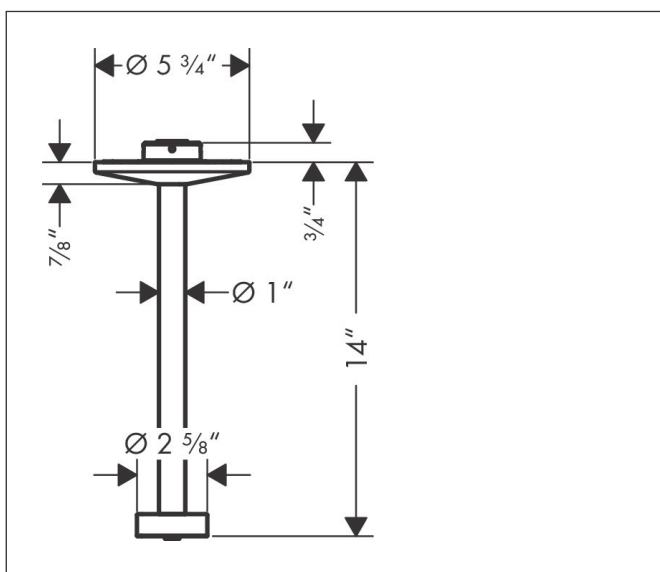

Brand	AXOR
Art. Name	AXOR One Ceiling Extension Pipe for Showerhead 280 2-Jet
Art. Nr.	48485671
Surface	matte black
Pos.	1

Product Picture

Features

- length: 300 mm
- solid Brass
- ceiling connector, Escutcheon, Mounting Material, Assembly instructions

Drawing

Technology