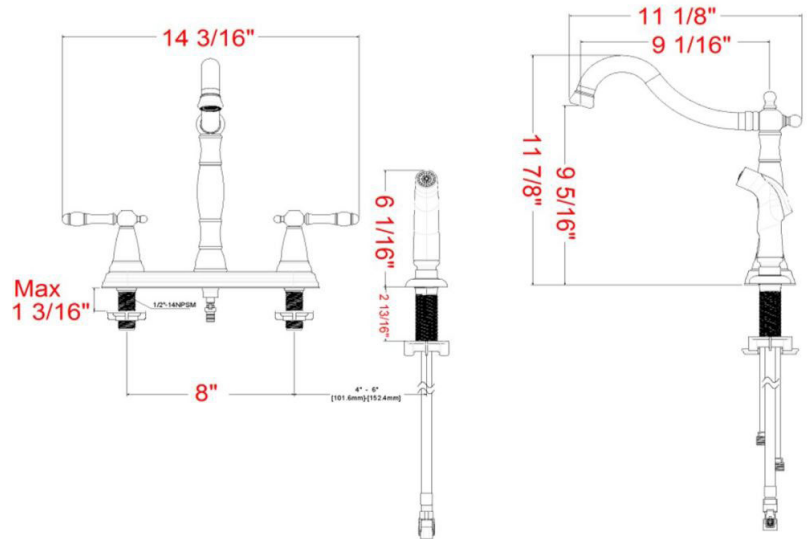

Oakmont 2-Handle Kitchen Faucet with Side Sprayer Oil Rubbed Bronze

SPECIFICATIONS

MATERIAL:	Hybrid	FLOW RATE:	1.8 GPM
HANDLE MATERIAL:	Zinc	LOW FLOW:	Yes
SPOUT MATERIAL:	N/A	HANDLES - CONFIGURATION:	Double Handle
CARTRIDGE MATERIAL:	Ceramic	HANDLE REACH:	3.07"
WATERWAY MATERIAL:	Hybrid	SPRAYER INCLUDED:	Yes
SPRAYER MATERIAL:	N/A	SPRAYER HOSE LENGTH:	N/A
DRAIN MATERIAL:	N/A	SPRAYER TYPE:	N/A
FAUCET TYPE:	Kitchen Single Handle	SOAP DISPENSER INCLUDED:	No
MOUNTING TYPE:	Deck Mount	QUICK ATTACH INCLUDED:	Yes
MOUNTING HOLES:	4	DIMENSIONS WITH DECK PLATE:	14.2" L x 11.1" W x 11.9" D
MAX DECK THICKNESS:	1.14"	WEIGHT WITH DECK PLATE:	4.28 lbs.
DECK PLATE - INCLUDED:	N/A	DIMENSIONS W/O DECK PLATE:	14.2" L x 11.1" W x 11.9" D
SPOUT REACH:	9.09"	WEIGHT W/O DECK PLATE:	4.28 lbs.
SPOUT HEIGHT:	9.21"	PVD FINISH:	No