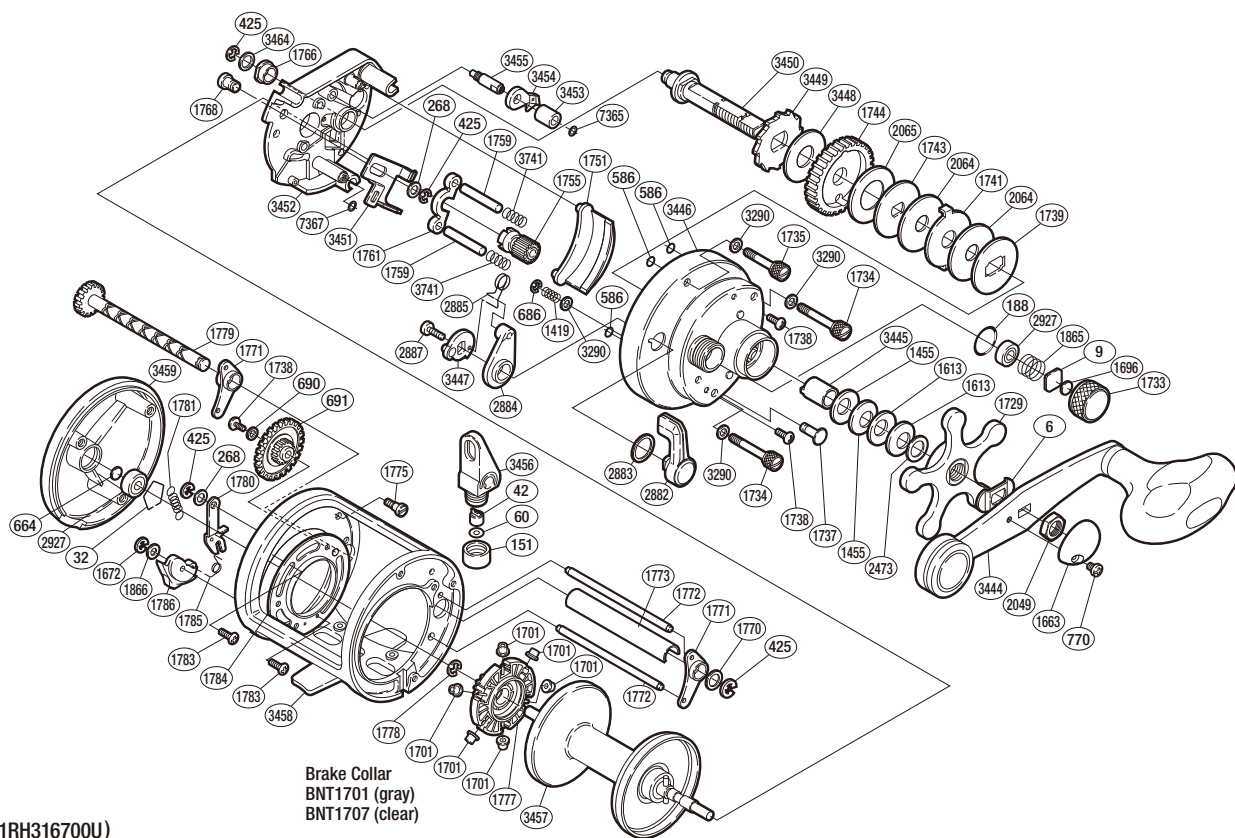

SHIMANO

CALCUTTA

CT-700B

(51RH316700U)

#	Part No.	Description	#	Part No.	Description	#	Part No.	Description
6	107QH	Friction Washer	1741	10L4Y	Eared Washer	2882	10KV3	Clutch Lever
9	105N0	Cast Control Spacer A	1743	10LBC	Key Washer	2883	109RG	Smother
32	10GEW	Bearing Retainer	1744	10Q9Z	Drive Gear	2884	10L2B	Eccentric Cam Bushing
42	10FFZ	Line Guide Pawl	1751	10F6G	Plastic Gear Plate	2885	10JYZ	Clutch Spring
60	10CFW	Spacer	1755	10A14	Pinion Gear	2887	10F8M	Screw
151	10FJP	Pawl Cap	1759	10PKP	Yoke Pin	2927	105BZ	Ball Bearing
188	109EB	O Ring	1761	1047Z	Yoke	3290	105EH	Washer
268	10C48	Washer	1766	10BQ3	Drive Shaft Bushing	3444	104RJ	Handle Assembly
425	105NE	E Lock	1768	10C9P	Clutch Button Guide Pin	3445	10BPR	Roller Clutch Inner Tube
586	10FMS	O Ring	1770	107R0	Spacer	3446	10HLZ	Right Side Plate
664	1057S	Spacer B	1771	10NFM	Worm Bushing	3447	1084B	Clutch Cam
686	105NK	E Lock	1772	10PCP	Stabilizer Bar	3448	109SP	Drag Washer
690	104H5	Lock Washer	1773	10NMU	Level Wind Guard	3449	13UK2	Anti-Reverse Ratchet
691	105H0	Idle Gear B	1775	104ZD	Side Plate Bolt	3450	105MG	Drive Shaft
770	10QG0	Screw	1777	10671	Click Gear Assembly	3451	1045C	Yoke Plate
1419	104BM	Spring	1778	105NH	E Lock	3452	10Q7P	Set Plate A
1455	1052E	Drag Spring Washer H	1779	10KL0	Worm Shaft	3453	1045A	Anti-Reverse Pawl Collar
1613	10EW3	Drag Spring Washer L	1780	10KGR	Click Pawl	3454	10MW6	Anti-Reverse Pawl
1663	10QBF	Handle Nut Plate	1781	10PSS	Click Spring	3455	109E9	Set Plate Insert
1672	105NC	E Lock	1783	10LZ5	Screw	3456	10KCF	Line Guide
1696	10896	Cast Control Spacer B	1784	10MQZ	Set Plate B	3457	10LD6	Spool Assembly
1701	10CPE	Brake Collar (Gray)	1785	10PW5	Click Switch Spring	3458	10JWE	One-Piece Frame
1729	10CED	Star Drag	1786	10PN7	Click Switch	3459	10BMV	Left Side Plate
1733	10KTA	Cast Control Cap	1865	10BRF	Spool Tension Spring	3464	105KR	Washer
1734	10JZY	Side Plate Bolt	1866	105EK	Spacer	3741	104BK	Yoke Spring
1735	10JZZ	Side Plate Bolt	2049	10FSX	Handle Nut	7365	13ZQE	Washer
1737	106K4	Pressure Rivet	2064	10D34	Drag Washer	7367	13ZQD	Washer
1738	103CH	Screw	2065	10KZU	Drag Washer			
1739	10D4J	Key Washer	2473	10HZK	Star Drag Spacer	1707	10CPC	Brake Collar (Clear)