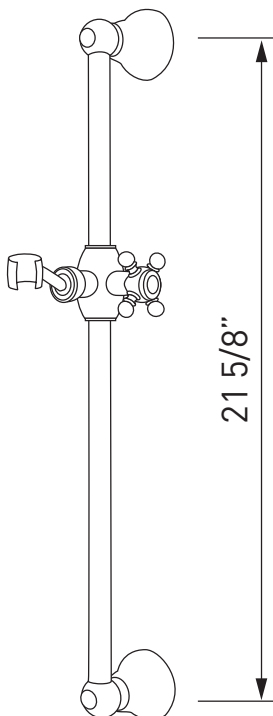

For warranty or additional information, contact:

US Customers

U.S.A.
houseofrohl.com/support
1-800-777-9762

QUEBEC / MARITIMES / WESTERN CANADA
QUÉBEC / MARITIMES / OUEST CANADIEN
QUEBEC / MARITIMOS / CANADA OCCIDENTAL
houseofrohl.ca/support
1-866-473-8442

Canadian Customers

ONTARIO
houseofrohl.ca/support
1-800-287-5354