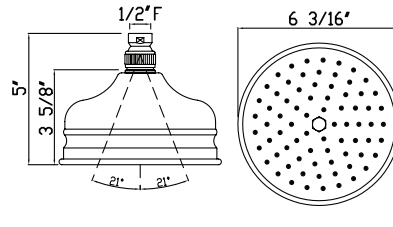

Bordano Anti-Cal Showerhead

ROHL Shower

- MODELS:** 1017/8 (5" Showerhead)
 1027/8 (6" Showerhead)
 1037/8 (8" Showerhead) [shown]
 1047/8 (12" Showerhead)

1017/8 (5")

1027/8 (6")

1037/8 (8")

1047/8 (12")

For warranty or additional information, contact: