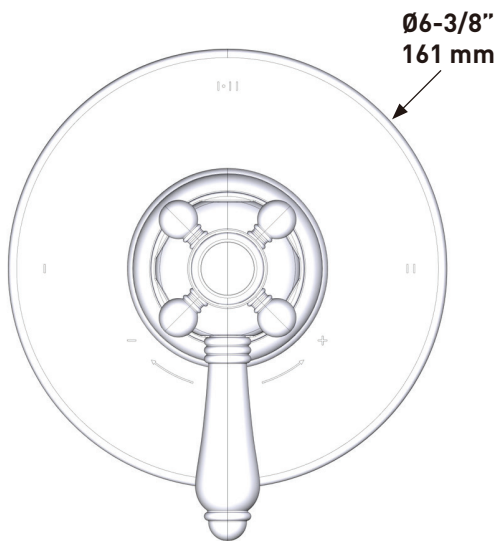

For warranty or additional information, contact:

US Customers

U.S.A.
houseofrohl.com/support
1-800-777-9762

Canadian Customers

QUÉBEC / MARITIMES / WESTERN CANADA
QUÉBEC / MARITIMES / OUEST CANADIEN
QUÉBEC / MARITIMOS / CANADA OCCIDENTAL
houseofrohl.ca/support
1-866-473-8442

ONTARIO
houseofrohl.ca/support
1-800-287-5354

Riobel

PERRIN & ROWE
LONDON

victoria ⊕ albert®

ROHL