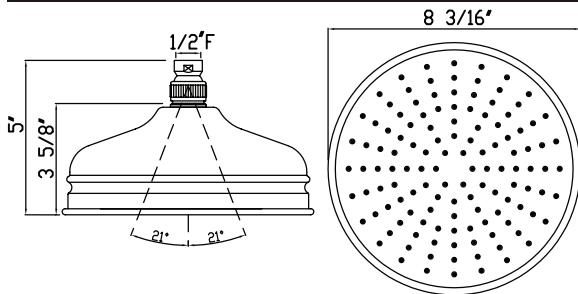

Bordano Anti-Cal Showerhead

ROHL Shower

- MODELS:** 1017/8 (5" Showerhead)
 1027/8 (6" Showerhead)
 1037/8 (8" Showerhead) [shown]
 1047/8 (12" Showerhead)

1017/8 (5")

1027/8 (6")

1037/8 (8")

1047/8 (12")

For warranty or additional information, contact: