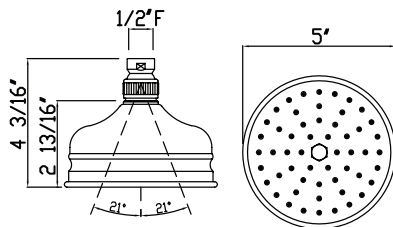

Bordano Anti-Cal Showerhead

ROHL Shower

- MODELS:** 1017/8 (5" Showerhead)
 1027/8 (6" Showerhead)
 1037/8 (8" Showerhead) [shown]
 1047/8 (12" Showerhead)

1017/8 (5")

1027/8 (6")

1037/8 (8")

1047/8 (12")

For warranty or additional information, contact: