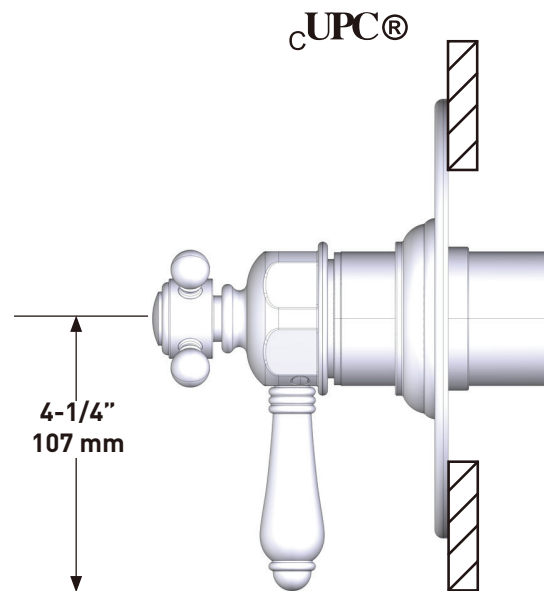

For warranty or additional information, contact:

US Customers

U.S.A.
houseofrohl.com/support
1-800-777-9762

Canadian Customers

QUÉBEC / MARITIMES / WESTERN CANADA
QUÉBEC / MARITIMES / OUEST CANADIEN
QUÉBEC / MARITIMOS / CANADA OCCIDENTAL
houseofrohl.ca/support
1-866-473-8442

ONTARIO
houseofrohl.ca/support
1-800-287-5354

Riobel

PERRIN & ROWE
LONDON

victoria ⊕ albert®

ROHL