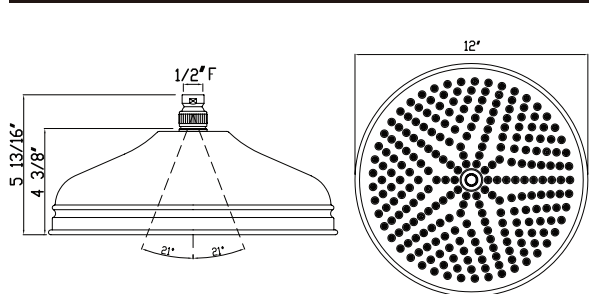

Bordano Anti-Cal Showerhead

ROHL Shower

- MODELS:** 1017/8 (5" Showerhead)
 1027/8 (6" Showerhead)
 1037/8 (8" Showerhead) [shown]
 1047/8 (12" Showerhead)

1017/8 (5")

1027/8 (6")

1037/8 (8")

1047/8 (12")

For warranty or additional information, contact: