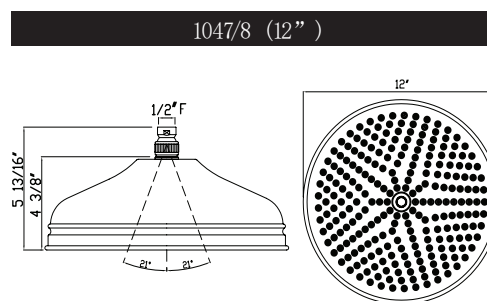

Pour la garantie ou des informations supplémentaires, contactez:

U.S.A.
houseofrohl.com/support
1-800-777-9762

QUÉBEC / MARITIMES / OUEST CANADIEN
houseofrohl.ca/support
1-866-473-8442

ONTARIO
houseofrohl.ca/support
1-800-287-5354