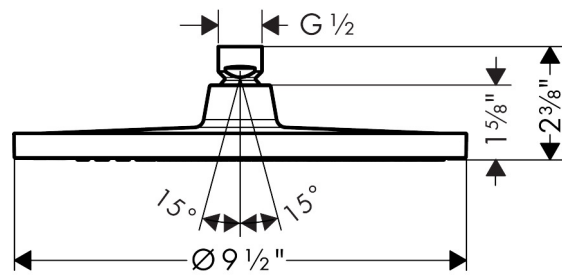

Brand	hansgrohe
Art. Name	Crometta S Showerhead 240 1-Jet, 2.5 GPM
Art. Nr.	26917001
Surface	chrome
Pos.	1

Product Picture

Drawing

Technology

Features

- Spray modes: Rain
- 180 no-clog spray channels
- Flow: 2.5 GPM (9.5 L/Min)
- Fully-finished matching spray face