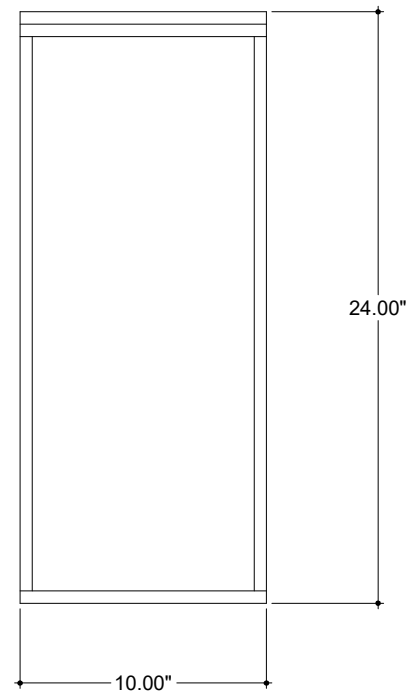

ITEM: 4000-0203

Overall Dimensions

Width: 20"

Depth: 10"

Height: 24"

TOP VIEW

FRONT VIEW

SIDE VIEW