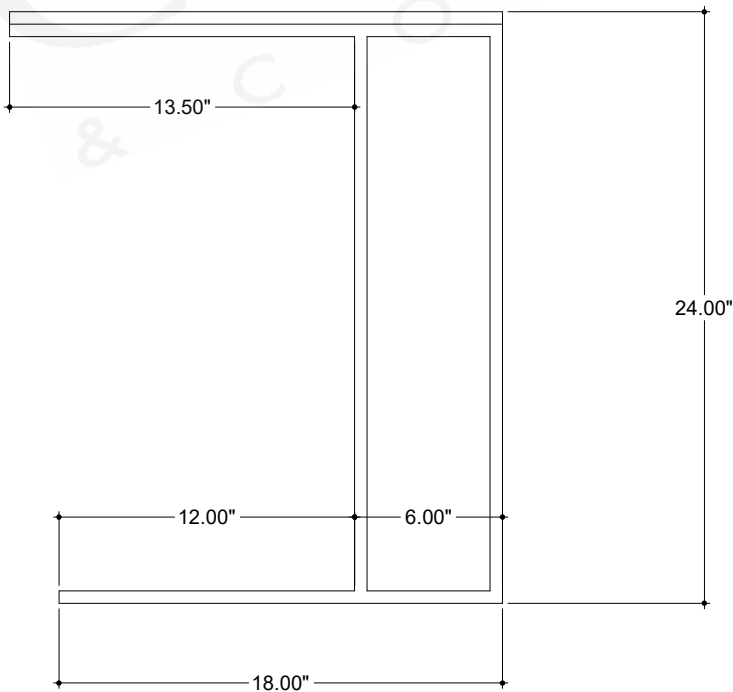

ITEM: 4000-0203

Overall Dimensions

Width: 20"

Depth: 10"

Height: 24"

TOP VIEW

FRONT VIEW

SIDE VIEW