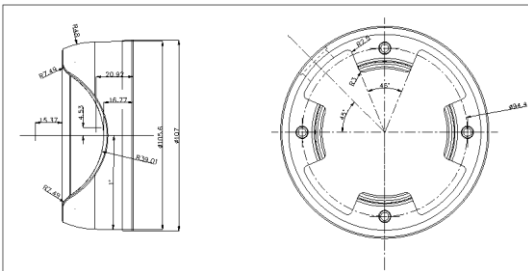

DS-1280ZJ-TR6

Junction Box for Dome Camera

Features:

- Aluminum alloy material with surface spray treatment

Dimension:

Order Model:

DS-1280ZJ-TR6

Parameter:

Model	DS-1280ZJ-TR6
Parameters	Junction Box for Dome Camera
Appearance	Hikvision White
Material	Aluminum Alloy
Dimension	Φ130mm
Weight	715g

Notice:

- The bracket should be installed on flat wall
- Waterproof rubber is necessary for outdoor application
- The wall must be capable of supporting over 3 times as much as the total weight of the camera and the mount.
- The maximum load capacity of the bracket is 4.5KG