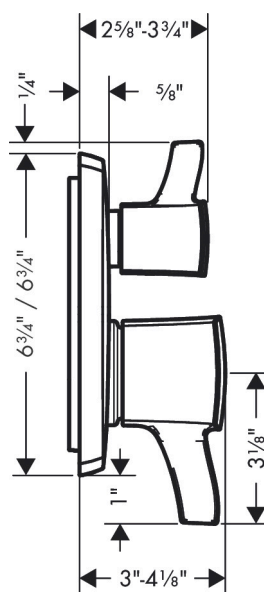

Brand hansgrohe
 Art. Name **Ecostat Classic** Pressure Balance Trim Classic Square with Diverter
 Art. Nr. 15865831
 Surface polished nickel
 Pos. 1

Product Picture

Drawing

Features

- Outlets may be operated simultaneously
- Flow: 4.5 GPM (17 L/Min)
- Temperature and on/off control for 2 outlets